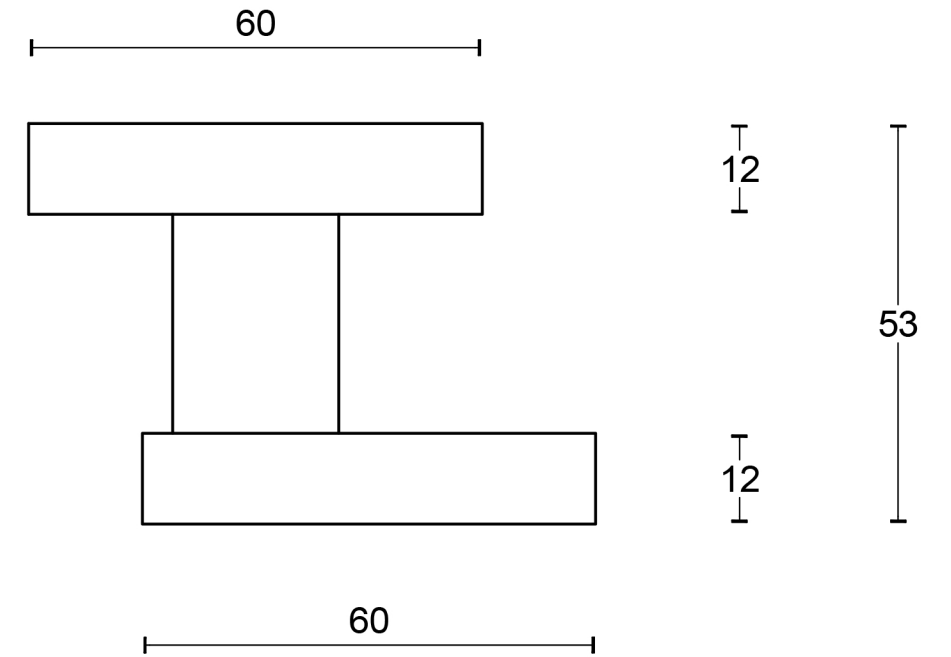

All information on the drawing is the property of Formani Holland B.V. and may not be copied, in any way whatsoever without obtaining the permission in writing from Formani Holland B.V.

LSQ60V

solid front door knob
fixed on rose
stainless steel

FORMANI®		Part number:	
		Description: LSQ60V	
Doc no.:	1502K020 LSQ60V V01.dwg	Format:	A3
Drawn by:	Christian Brimbois	Creation date:	27-11-2014
FORMANI HOLLAND B.V.		Formani FROM TWO TEASE ARCHITECTURAL HARDWARE www.twotease.com.au info@twotease.com.au	