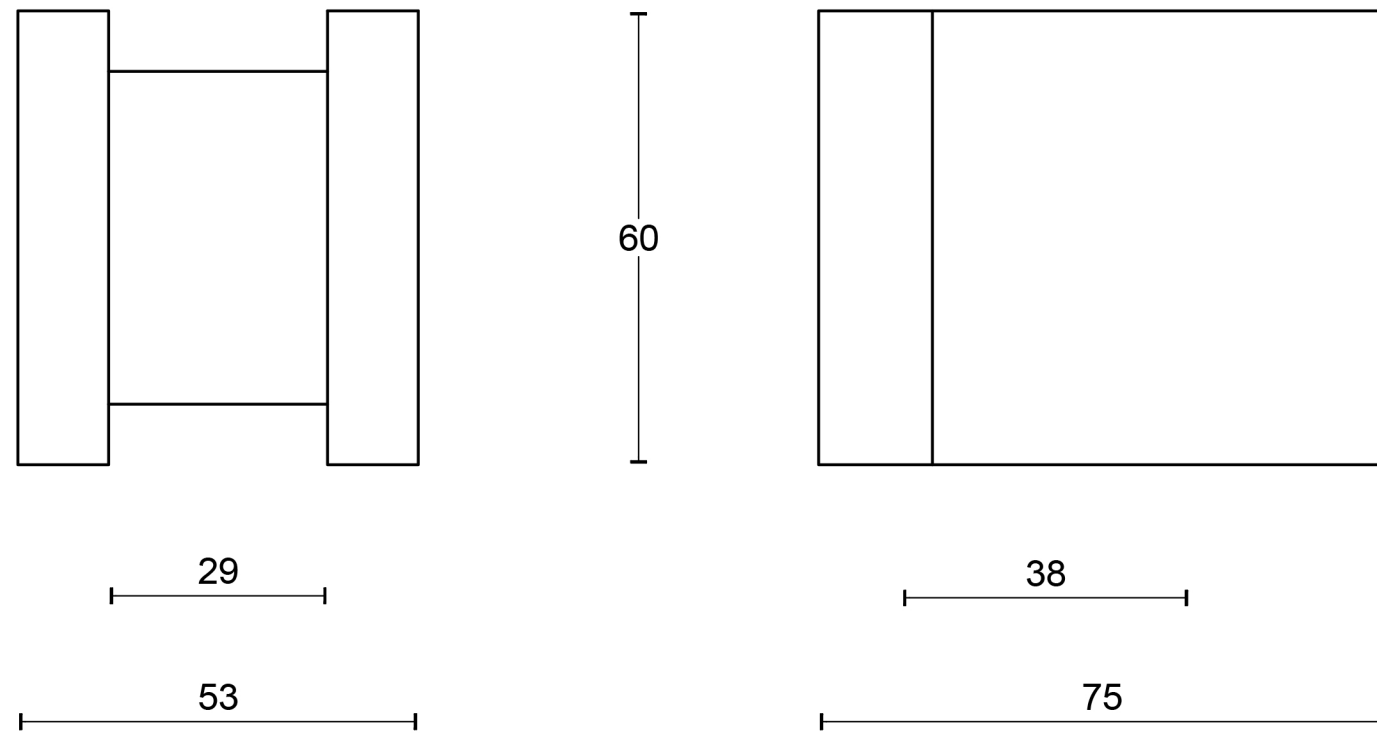

All information on the drawing is the property of Formani Holland B.V. and may not be copied, in any way whatsoever without obtaining the permission in writing from Formani Holland B.V.

LSQ60V

solid front door knob
fixed on rose
stainless steel

FORMANI®		Part number:	
		Description: LSQ60V	
Doc no.:	1502K020 LSQ60V V01.dwg	Format:	A3
Drawn by:	Christian Brimbois	Creation date:	27-11-2014
FORMANI HOLLAND B.V.		Formani FROM TWO TEASE ARCHITECTURAL HARDWARE www.twotease.com.au info@twotease.com.au	