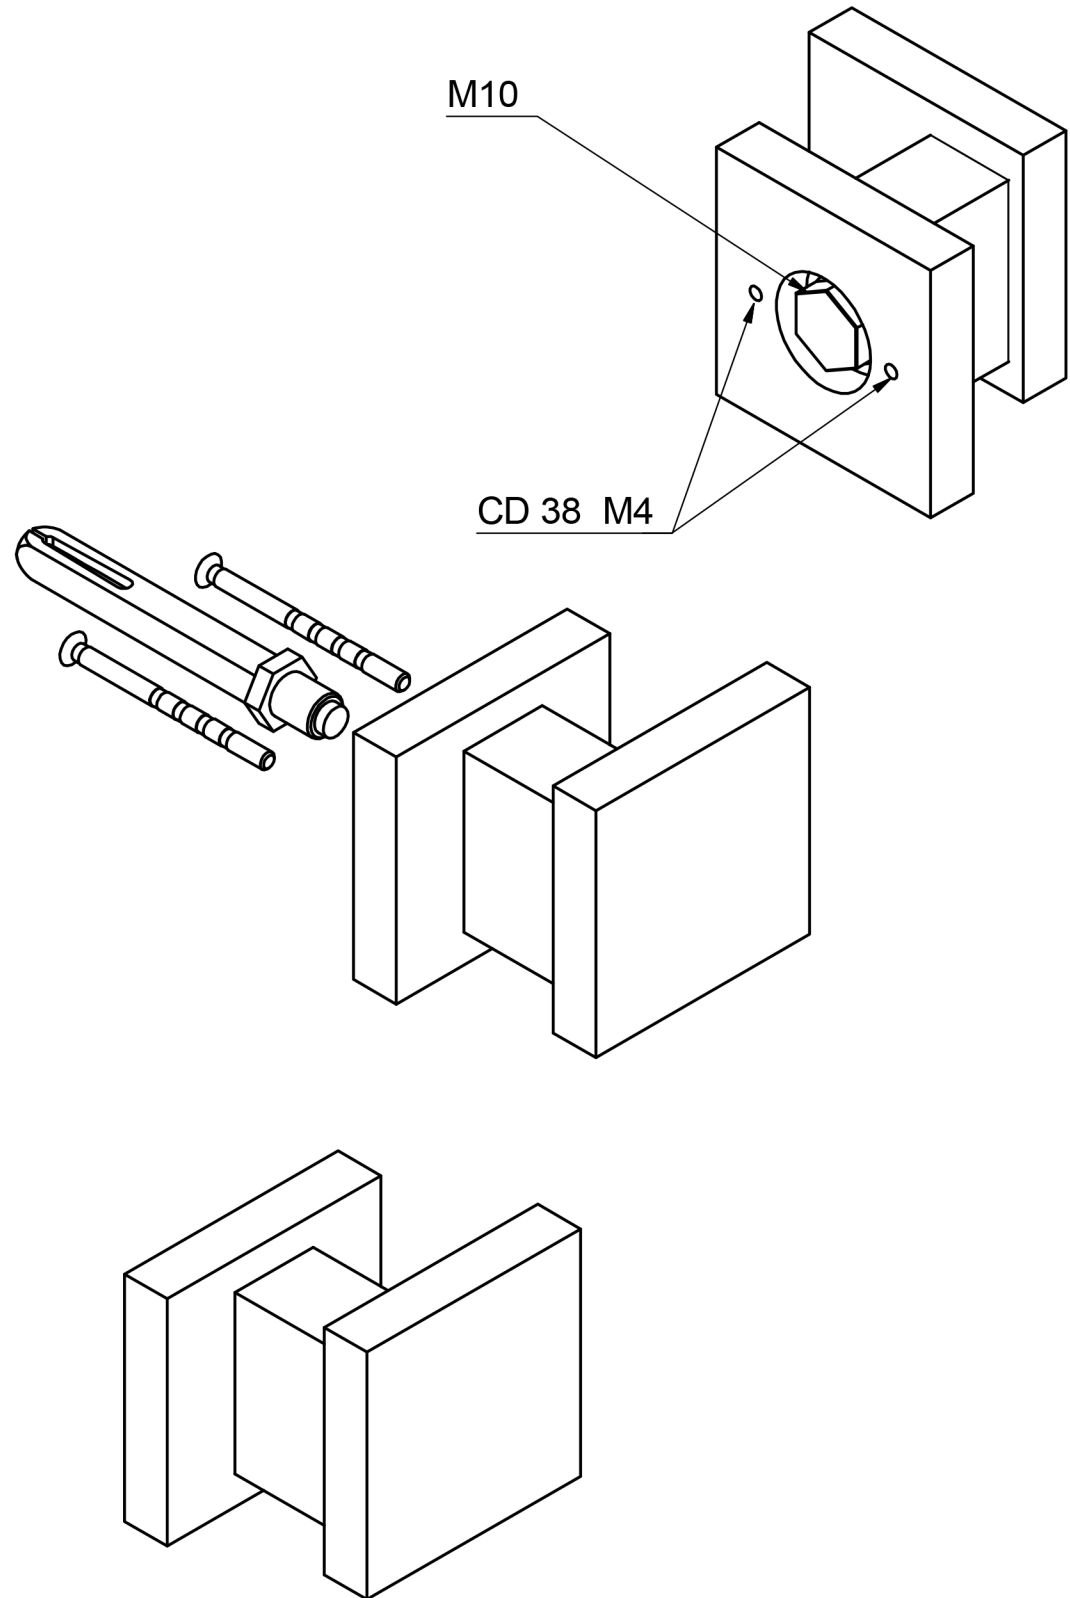

All information on the drawing is the property of Formani Holland B.V. and may not be copied, in any way whatsoever without obtaining the permission in writing from Formani Holland B.V.

LSQ60V

solid front door knob
fixed on rose
stainless steel

FORMANI®		Part number:	
		Description: LSQ60V	
Doc no.:	1502K020 LSQ60V V01.dwg	Format:	A3
Drawn by:	Christian Brimbois	Creation date:	27-11-2014
FORMANI HOLLAND B.V.		Formani FROM TWO TEASE ARCHITECTURAL HARDWARE www.twotease.com.au info@twotease.com.au	