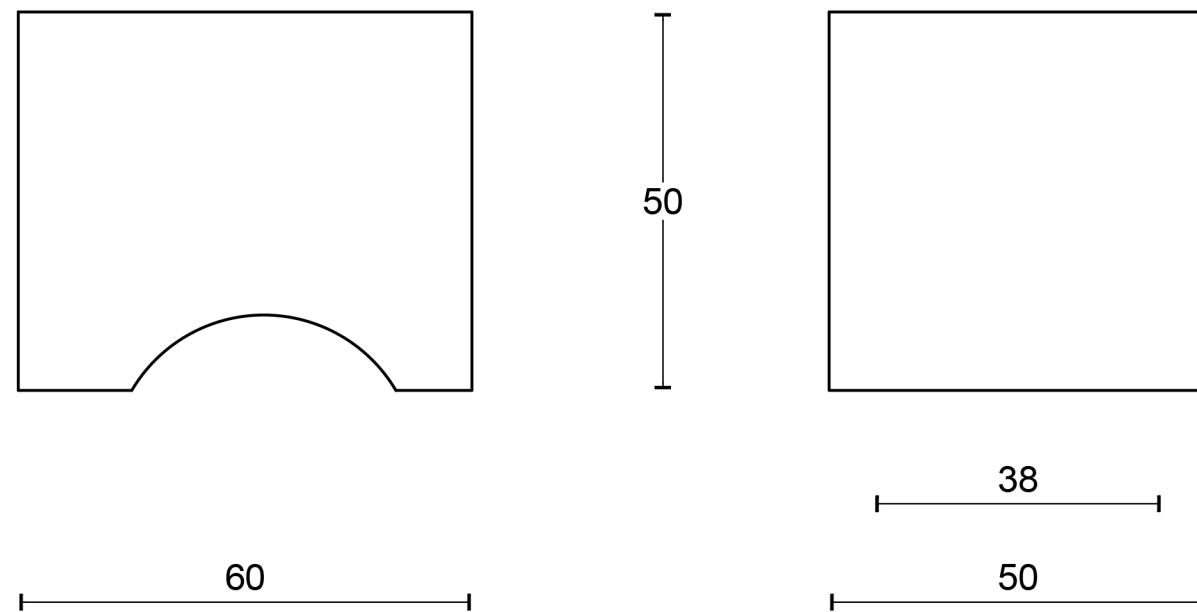

<b>FORMANI<sup>®</sup></b>		Part number:	
		<b>LSQ51V</b>	
Doc no.: 1502K010 LSQ51V V01.dwg	Description:		
Drawn by: Christian Brimbois	Creation date: 27-11-2014	<b>A3</b>	
FORMANI HOLLAND B.V.		Formani FROM TWO TEASE ARCHITECTURAL HARDWARE <a href="http://www.twotease.com.au">www.twotease.com.au</a> <a href="mailto:info@twotease.com.au">info@twotease.com.au</a>	