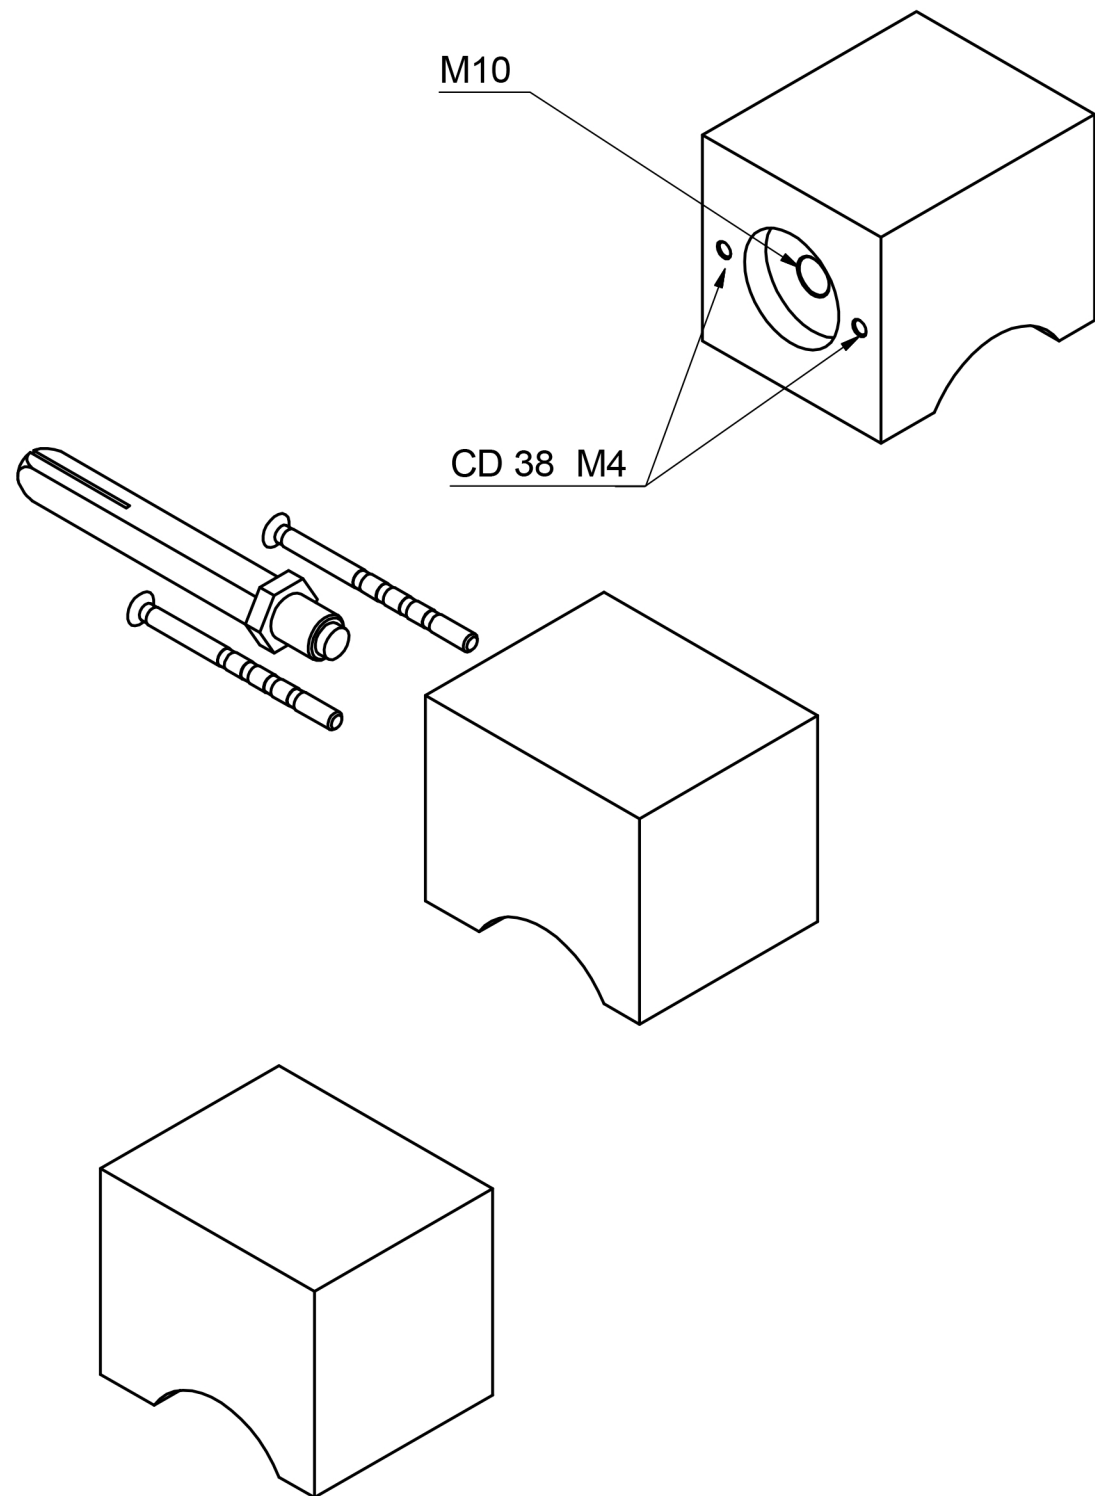

All information on the drawing is the property of Formani Holland B.V. and may not be copied, in any way whatsoever without obtaining the permission in writing from Formani Holland B.V.

**LSQ51V**

solid fixed front door knob  
stainless steel

<b>FORMANI<sup>®</sup></b>		Part number:	
		<b>LSQ51V</b>	
Doc no.: 1502K010 LSQ51V V01.dwg	Description:		
Drawn by: Christian Brimbois	Creation date: 27-11-2014	<b>A3</b>	
FORMANI HOLLAND B.V.		Formani FROM TWO TEASE ARCHITECTURAL HARDWARE <a href="http://www.twotease.com.au">www.twotease.com.au</a> <a href="mailto:info@twotease.com.au">info@twotease.com.au</a>	