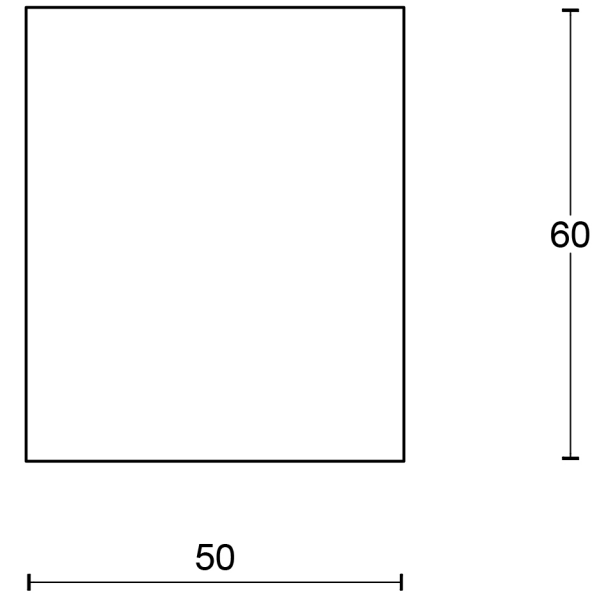

<b>FORMANI<sup>®</sup></b>		Part number:	
		<b>LSQ51V</b>	
Doc no.: 1502K010 LSQ51V V01.dwg	Description:		
Drawn by: Christian Brimbois	Creation date: 27-11-2014	<b>A3</b>	
FORMANI HOLLAND B.V.		Formani FROM TWO TEASE ARCHITECTURAL HARDWARE <a href="http://www.twotease.com.au">www.twotease.com.au</a> <a href="mailto:info@twotease.com.au">info@twotease.com.au</a>	