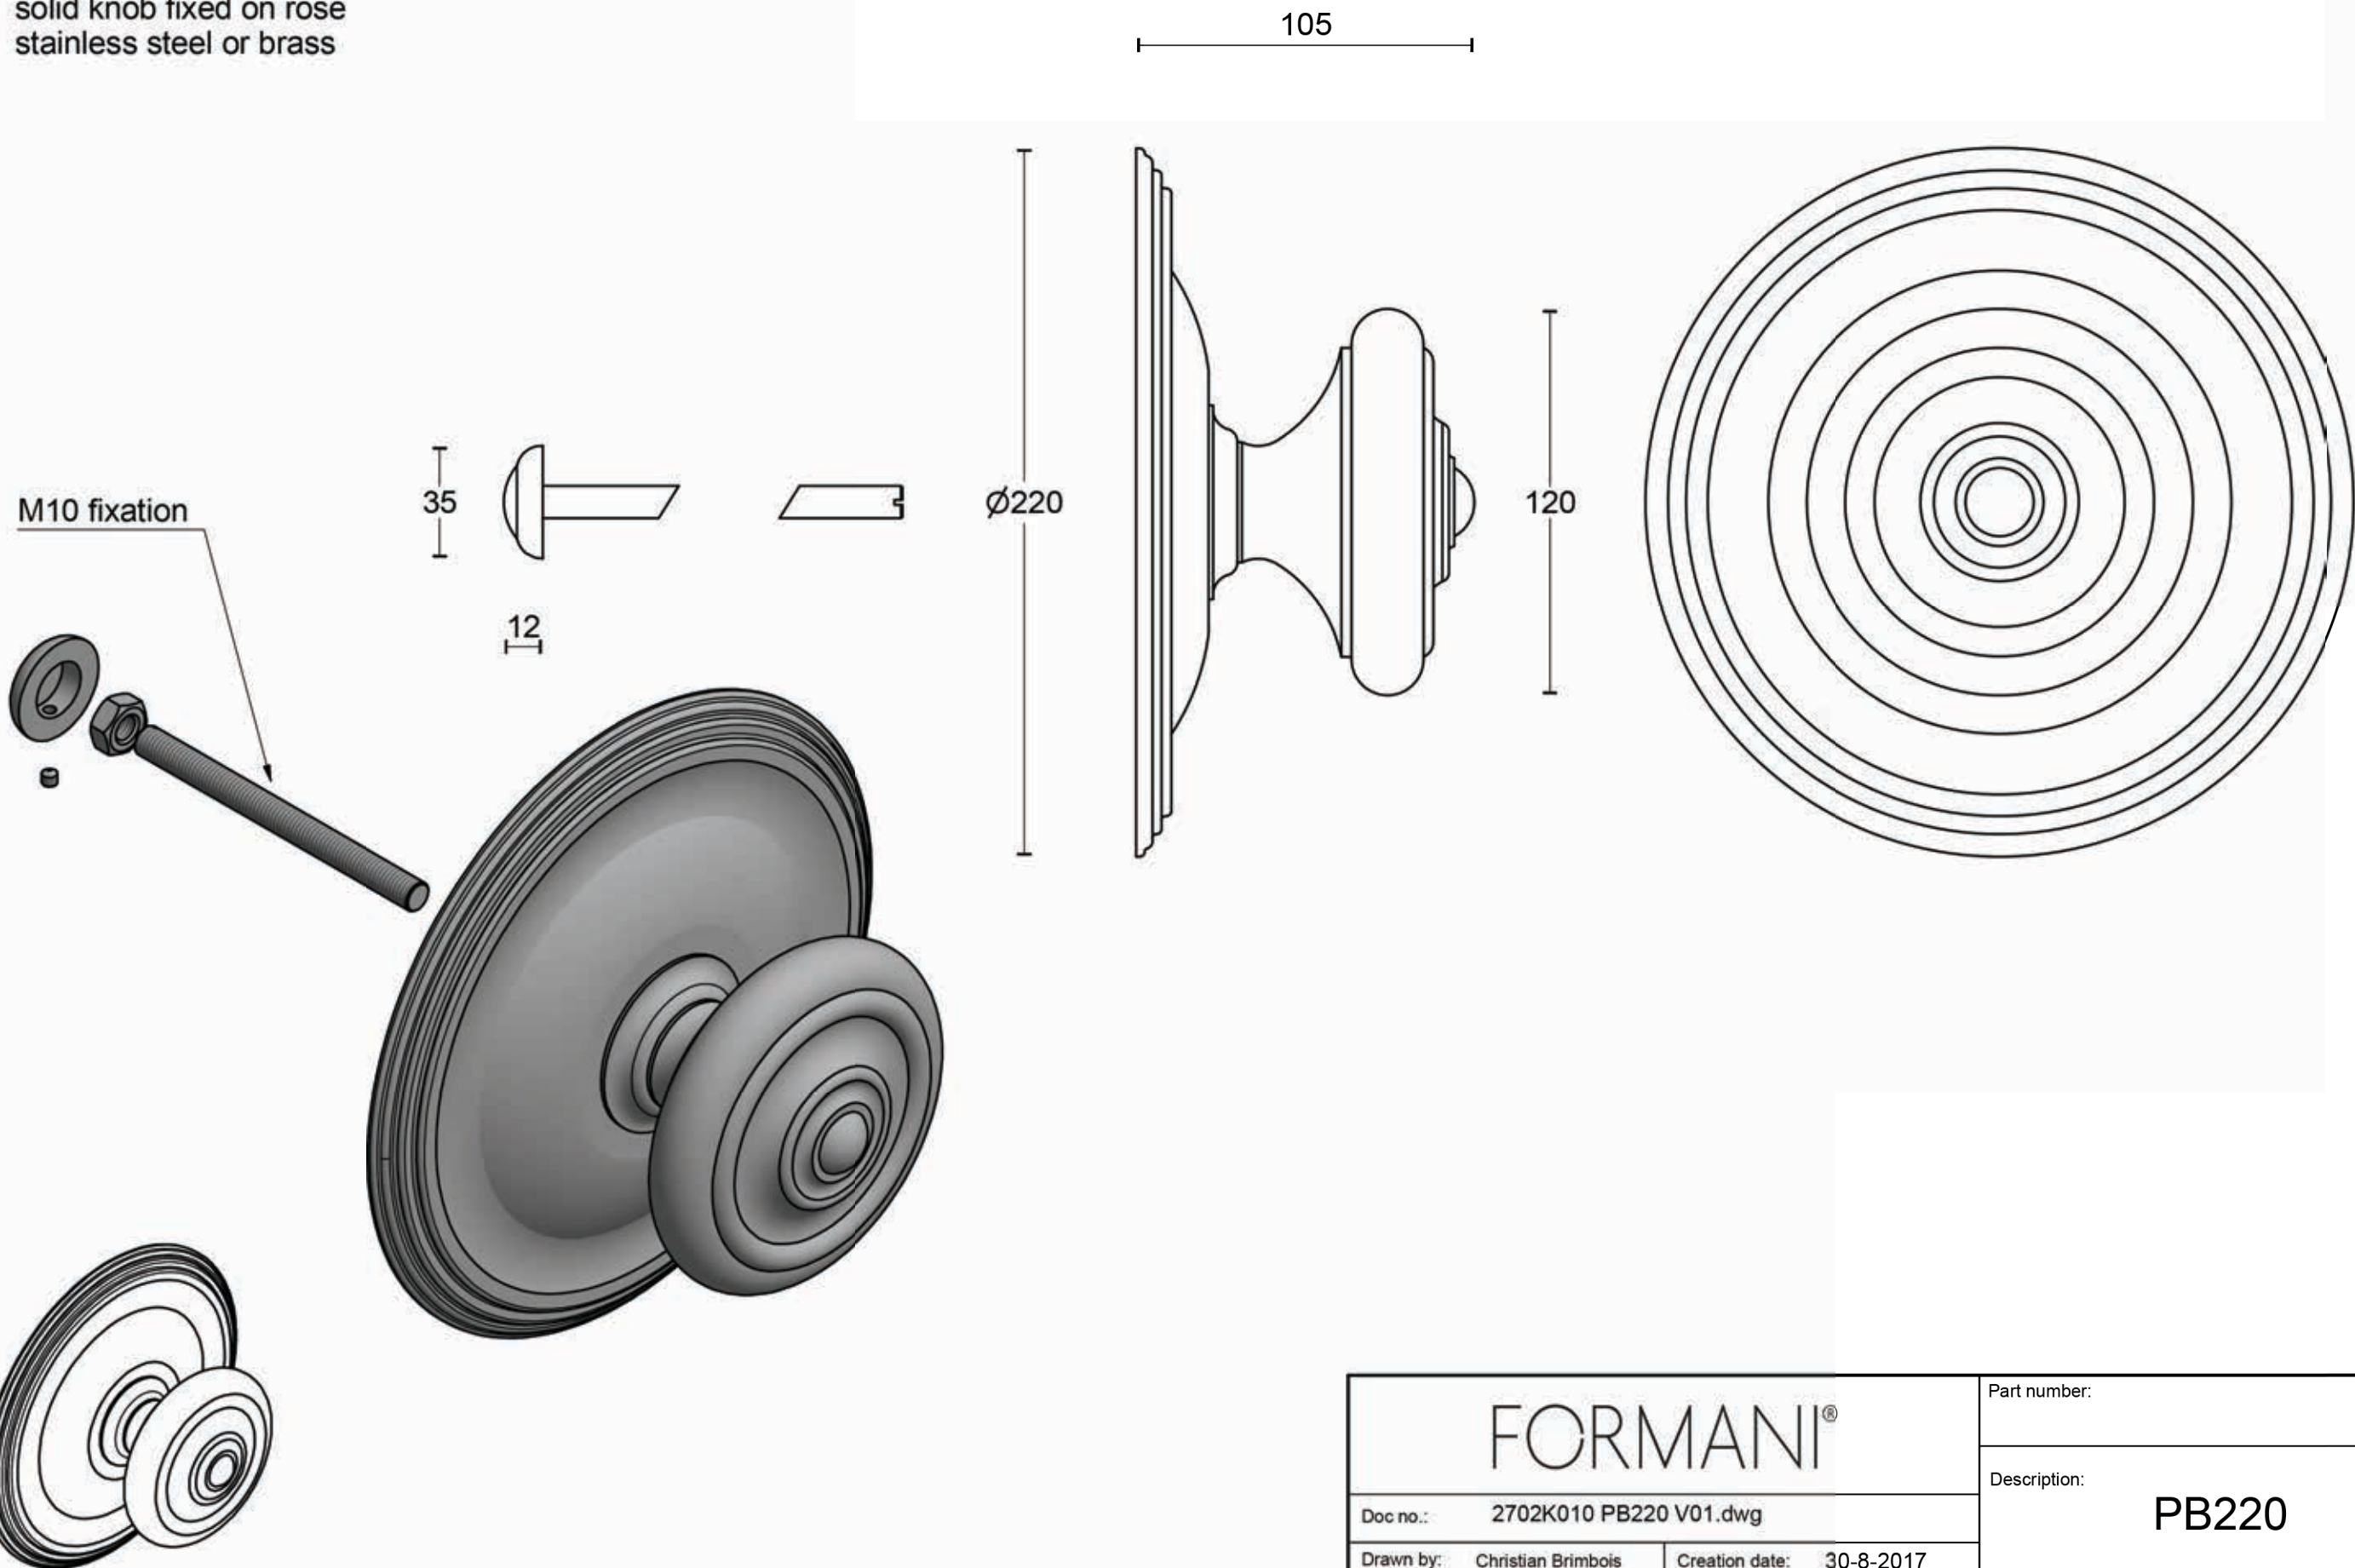

All information on the drawing is the property of Formani Holland B.V. and may not be copied, in any way whatsoever without obtaining the permission in writing from Formani Holland B.V.

PB220

solid knob fixed on rose
stainless steel or brass

FORMANI®		Part number:	
		PB220	
Doc no.: 2702K010 PB220 V01.dwg		A3	Format:
Drawn by: Christian Brimbois	Creation date: 30-8-2017		
Formani FROM TWO TEASE ARCHITECTURAL HARDWARE www.twotease.com.au info@twotease.com.au			