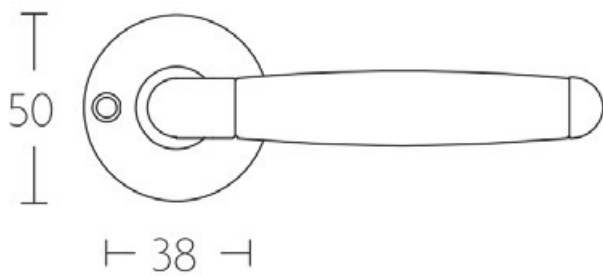

>> More handles available on the next page.

1932GRV38

	1932GRV38	GRV-VBWC	(L)GSNV38 (R)GSYV38
AVAILABLE FINISHES	HANDLES	PRIVACY	KEY ESCUTCHEON
<p>Satin Nickel NS/EB</p> <p>Combined with ebony wood</p>	 <p>0301D022NSEB0</p>	 <p>0301T020NSXXU</p>	  <p>(L) 0301N020NSXX0 (R) 0301Y020NSXX0</p>
<p>Bright Nickel NL/EB</p> <p>Combined with ebony wood</p>	 <p>0301D022NLEB0</p>	 <p>0301T020NLXXU</p>	<p>IMAGE UNAVAILABLE</p> <p>IMAGE UNAVAILABLE</p> <p>(L) 0301N020NLXX0 (R) 0301Y020NLXX0</p>

1932GGR50

1932PR

1932XLGRR50

1932GRV38

Two Tease offers a range of lock options for handles.
Click on the boxes to see more information.

AGB LOCKS

[Click Here](#)

TUBULAR LATCH & PRIVACY BOLTS