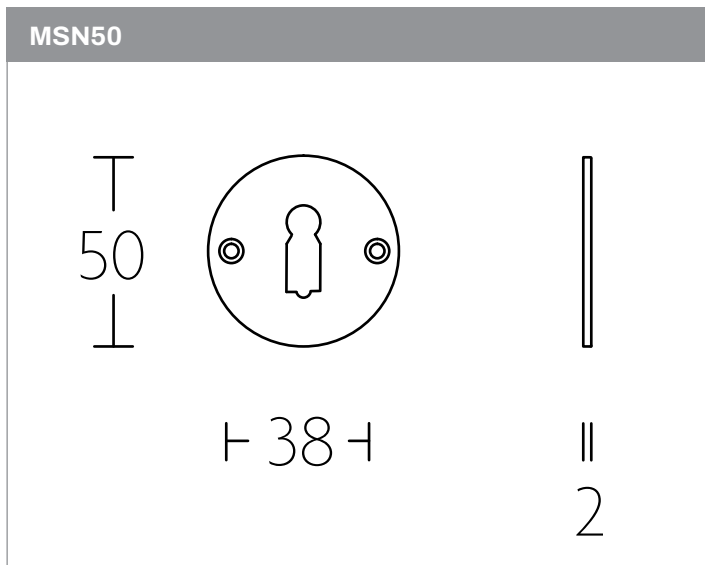

1932GGR50

1932PR

1932XLGRR50

1932GRV38

Two Tease offers a range of lock options for handles.
Click on the boxes to see more information.

AGB LOCKS

[Click Here](#)

TUBULAR LATCH & PRIVACY BOLTS