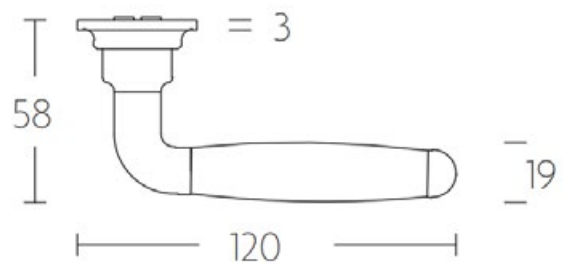

1932GGR50

1932PR

1932XLGRR50

1932GRV38

Two Tease offers a range of lock options for handles.
Click on the boxes to see more information.

AGB LOCKS

[Click Here](#)

TUBULAR LATCH & PRIVACY BOLTS