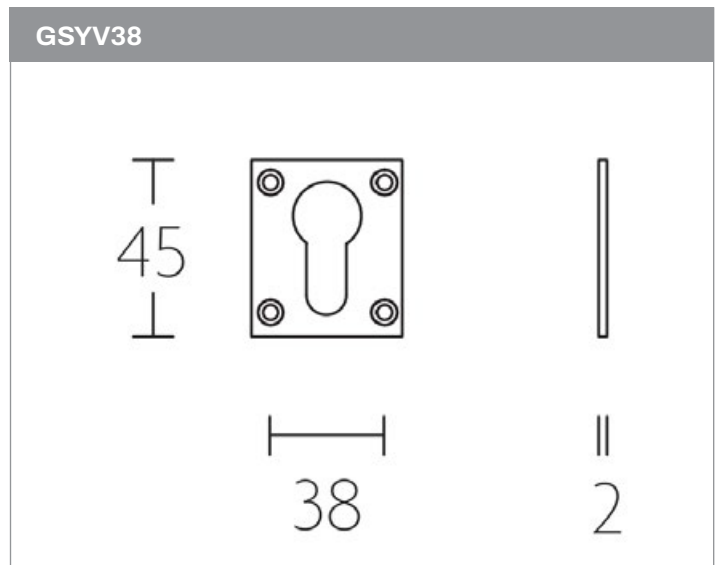

>> More handles available on the next page.

1932GRV38

	1932GRV38	GRV-VBWC	(L)GSNV38 (R)GSYV38
AVAILABLE FINISHES	HANDLES	PRIVACY	KEY ESCUTCHEON
<p>Satin Nickel NS/EB</p> <p>Combined with ebony wood</p>	 <p>0301D022NSEB0</p>	 <p>0301T020NSXXU</p>	  <p>(L) 0301N020NSXX0 (R) 0301Y020NSXX0</p>
<p>Bright Nickel NL/EB</p> <p>Combined with ebony wood</p>	 <p>0301D022NLEB0</p>	 <p>0301T020NLXXU</p>	<p>IMAGE UNAVAILABLE</p> <p>IMAGE UNAVAILABLE</p> <p>(L) 0301N020NLXX0 (R) 0301Y020NLXX0</p>

1932GGR50

1932PR

1932XLGRR50

1932GRV38

Two Tease offers a range of lock options for handles.
Click on the boxes to see more information.

AGB LOCKS

[Click Here](#)

TUBULAR LATCH & PRIVACY BOLTS