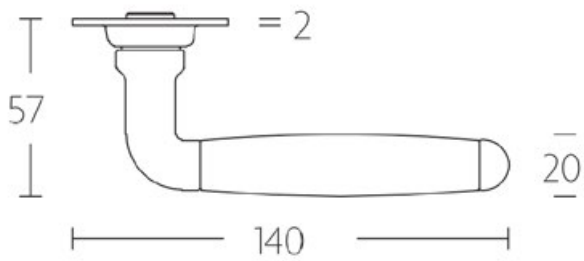

>> More handles available on the next page.

1932GRV38

	1932GRV38	GRV-VBWC	(L)GSNV38 (R)GSYV38
AVAILABLE FINISHES	HANDLES	PRIVACY	KEY ESCUTCHEON
<p>Satin Nickel NS/EB</p> <p>Combined with ebony wood</p>	 <p>0301D022NSEB0</p>	 <p>0301T020NSXXU</p>	  <p>(L) 0301N020NSXX0 (R) 0301Y020NSXX0</p>
<p>Bright Nickel NL/EB</p> <p>Combined with ebony wood</p>	 <p>0301D022NLEB0</p>	 <p>0301T020NLXXU</p>	<p>IMAGE UNAVAILABLE</p> <p>IMAGE UNAVAILABLE</p> <p>(L) 0301N020NLXX0 (R) 0301Y020NLXX0</p>

1932GGR50

1932PR

1932XLGRR50

1932GRV38

Two Tease offers a range of lock options for handles.
Click on the boxes to see more information.

AGB LOCKS

[Click Here](#)

TUBULAR LATCH & PRIVACY BOLTS