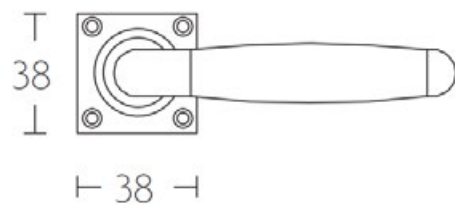

>> More handles available on the next page.

1932GRV38

	1932GRV38	GRV-VBWC	(L)GSNV38 (R)GSYV38
AVAILABLE FINISHES	HANDLES	PRIVACY	KEY ESCUTCHEON
<p>Satin Nickel NS/EB</p> <p>Combined with ebony wood</p>	 <p>0301D022NSEB0</p>	 <p>0301T020NSXXU</p>	  <p>(L) 0301N020NSXX0 (R) 0301Y020NSXX0</p>
<p>Bright Nickel NL/EB</p> <p>Combined with ebony wood</p>	 <p>0301D022NLEB0</p>	 <p>0301T020NLXXU</p>	<p>IMAGE UNAVAILABLE</p> <p>IMAGE UNAVAILABLE</p> <p>(L) 0301N020NLXX0 (R) 0301Y020NLXX0</p>

1932GGR50

1932PR

1932XLGRR50

1932GRV38

Two Tease offers a range of lock options for handles.
Click on the boxes to see more information.

AGB LOCKS

[Click Here](#)

TUBULAR LATCH & PRIVACY BOLTS