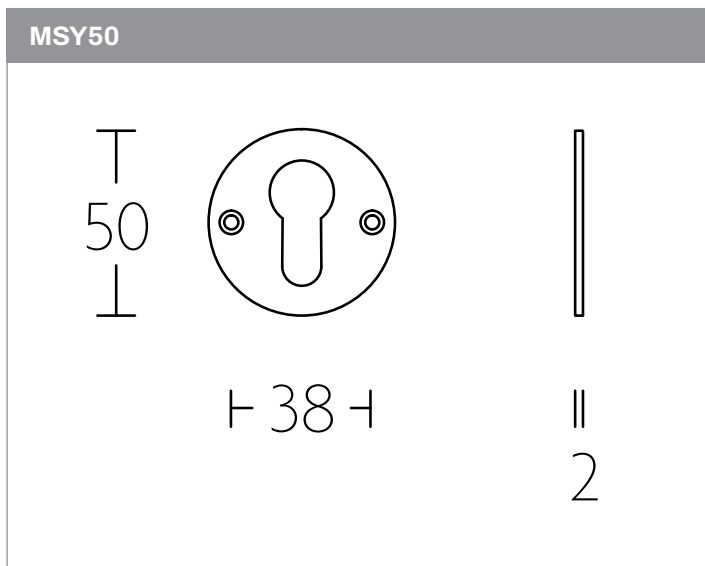

>> More handles available on the next page.

1932GRV38

	1932GRV38	GRV-VBWC	(L)GSNV38 (R)GSYV38
AVAILABLE FINISHES	HANDLES	PRIVACY	KEY ESCUTCHEON
<p>Satin Nickel NS/EB</p> <p>Combined with ebony wood</p>	 <p>0301D022NSEB0</p>	 <p>0301T020NSXXU</p>	  <p>(L) 0301N020NSXX0 (R) 0301Y020NSXX0</p>
<p>Bright Nickel NL/EB</p> <p>Combined with ebony wood</p>	 <p>0301D022NLEB0</p>	 <p>0301T020NLXXU</p>	<p>IMAGE UNAVAILABLE</p> <p>IMAGE UNAVAILABLE</p> <p>(L) 0301N020NLXX0 (R) 0301Y020NLXX0</p>

1932GGR50

1932PR

1932XLGRR50

1932GRV38

Two Tease offers a range of lock options for handles.
Click on the boxes to see more information.

AGB LOCKS

[Click Here](#)

TUBULAR LATCH & PRIVACY BOLTS