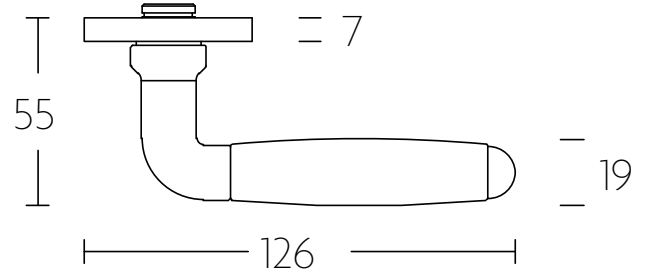

1932 LEVER

FORMANI | Timeless collection

Shown Above: 1932GRR50 (Satin Nickel - NS)

Lever Handle	Code
1932GRR50 Ø 19mm lever, 125mm long sprung on a round rose	0301D021NSEB0
1932XLGRR50 Ø 20mm lever, 140mm long sprung on a round rose	0301D071NSLN0
1932PR Ø 19mm lever, 126mm long sprung on a round rose	0301D008ICBA0J
1932GRV38 Ø 19mm lever, 120mm long sprung on a round rose	0301D022NSEB0

>> More handles available on the next page.

1932GRV38

	1932GRV38	GRV-VBWC	(L)GSNV38 (R)GSYV38
AVAILABLE FINISHES	HANDLES	PRIVACY	KEY ESCUTCHEON
<p>Satin Nickel NS/EB</p> <p>Combined with ebony wood</p>	 <p>0301D022NSEB0</p>	 <p>0301T020NSXXU</p>	  <p>(L) 0301N020NSXX0 (R) 0301Y020NSXX0</p>
<p>Bright Nickel NL/EB</p> <p>Combined with ebony wood</p>	 <p>0301D022NLEB0</p>	 <p>0301T020NLXXU</p>	<p>IMAGE UNAVAILABLE</p> <p>IMAGE UNAVAILABLE</p> <p>(L) 0301N020NLXX0 (R) 0301Y020NLXX0</p>

1932GGR50

1932PR

1932XLGRR50

1932GRV38

Two Tease offers a range of lock options for handles.
Click on the boxes to see more information.

AGB LOCKS

[Click Here](#)

TUBULAR LATCH & PRIVACY BOLTS