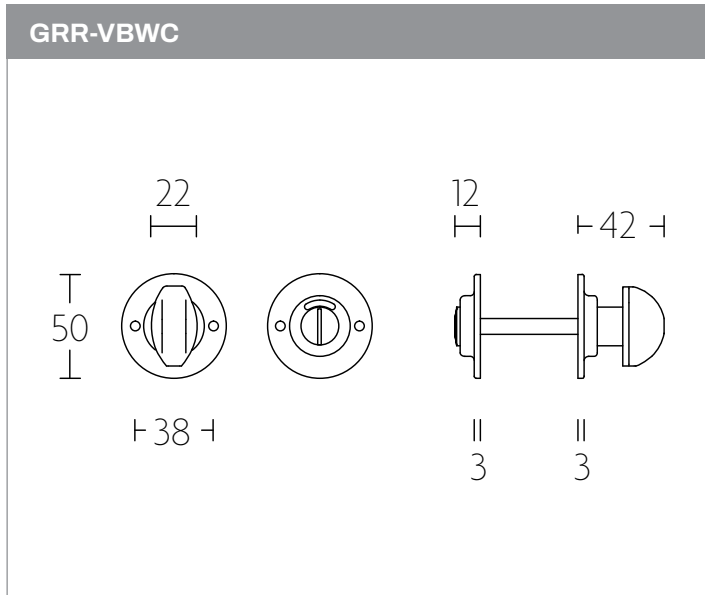

1932 LEVER

FORMANI | Timeless collection

Shown Above: 1932GRR50 (Satin Nickel - NS)

Lever Handle	Code
1932GRR50 Ø 19mm lever, 125mm long sprung on a round rose	0301D021NSEB0
1932XLGRR50 Ø 20mm lever, 140mm long sprung on a round rose	0301D071NSLN0
1932PR Ø 19mm lever, 126mm long sprung on a round rose	0301D008ICBA0J
1932GRV38 Ø 19mm lever, 120mm long sprung on a round rose	0301D022NSEB0

>> 1932PR only available in IC (PVD Satin Stainless Steel) finish

>> More finishes available on the next page.

Privacy	Code
GRR-VBWC Round turn and release privacy set including 5/6/7/8mm pin.	0301T020NSXXU
GRV-VBWC Square turn and release privacy set including 5/6/7/8mm pin.	0301T021NSXXU

>> More handles available on the next page.

1932GRV38

	1932GRV38	GRV-VBWC	(L)GSNV38 (R)GSYV38
AVAILABLE FINISHES	HANDLES	PRIVACY	KEY ESCUTCHEON
<p>Satin Nickel NS/EB</p> <p>Combined with ebony wood</p>	 <p>0301D022NSEB0</p>	 <p>0301T020NSXXU</p>	  <p>(L) 0301N020NSXX0 (R) 0301Y020NSXX0</p>
<p>Bright Nickel NL/EB</p> <p>Combined with ebony wood</p>	 <p>0301D022NLEB0</p>	 <p>0301T020NLXXU</p>	<p>IMAGE UNAVAILABLE</p> <p>IMAGE UNAVAILABLE</p> <p>(L) 0301N020NLXX0 (R) 0301Y020NLXX0</p>

1932GGR50

1932PR

1932XLGRR50

1932GRV38

Two Tease offers a range of lock options for handles.
Click on the boxes to see more information.

AGB LOCKS

[Click Here](#)

TUBULAR LATCH & PRIVACY BOLTS