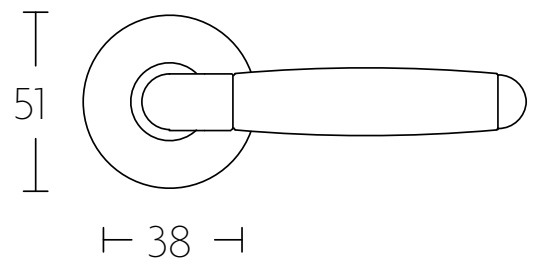

1932 LEVER

FORMANI | Timeless collection

Shown Above: 1932GRR50 (Satin Nickel - NS)

Lever Handle	Code
1932GRR50 Ø 19mm lever, 125mm long sprung on a round rose	0301D021NSEB0
1932XLGRR50 Ø 20mm lever, 140mm long sprung on a round rose	0301D071NSLN0
1932PR Ø 19mm lever, 126mm long sprung on a round rose	0301D008ICBA0J
1932GRV38 Ø 19mm lever, 120mm long sprung on a round rose	0301D022NSEB0

>> More handles available on the next page.

1932GRV38

	1932GRV38	GRV-VBWC	(L)GSNV38 (R)GSYV38
AVAILABLE FINISHES	HANDLES	PRIVACY	KEY ESCUTCHEON
<p>Satin Nickel NS/EB</p> <p>Combined with ebony wood</p>	 <p>0301D022NSEB0</p>	 <p>0301T020NSXXU</p>	  <p>(L) 0301N020NSXX0 (R) 0301Y020NSXX0</p>
<p>Bright Nickel NL/EB</p> <p>Combined with ebony wood</p>	 <p>0301D022NLEB0</p>	 <p>0301T020NLXXU</p>	<p>IMAGE UNAVAILABLE</p> <p>IMAGE UNAVAILABLE</p> <p>(L) 0301N020NLXX0 (R) 0301Y020NLXX0</p>

1932GGR50

1932PR

1932XLGRR50

1932GRV38

Two Tease offers a range of lock options for handles.
Click on the boxes to see more information.

AGB LOCKS

[Click Here](#)

TUBULAR LATCH & PRIVACY BOLTS