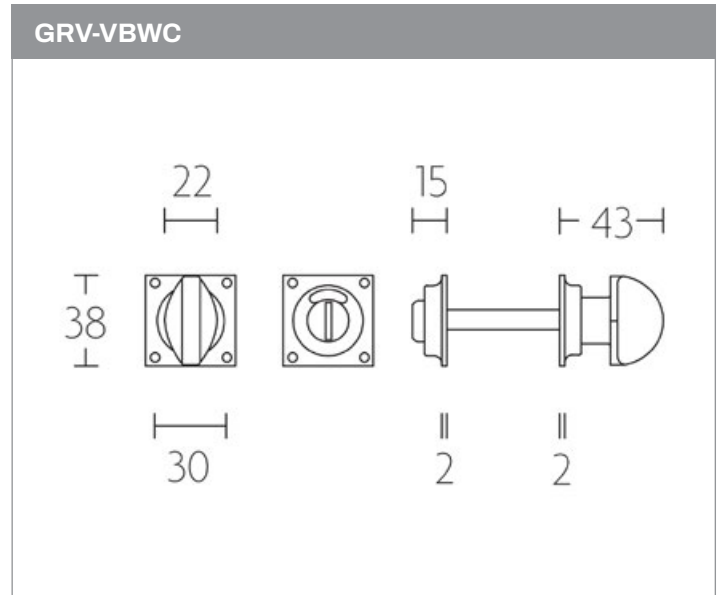

1932 LEVER

FORMANI | Timeless collection

Shown Above: 1932GRR50 (Satin Nickel - NS)

Lever Handle	Code
1932GRR50 Ø 19mm lever, 125mm long sprung on a round rose	0301D021NSEB0
1932XLGRR50 Ø 20mm lever, 140mm long sprung on a round rose	0301D071NSLN0
1932PR Ø 19mm lever, 126mm long sprung on a round rose	0301D008ICBA0J
1932GRV38 Ø 19mm lever, 120mm long sprung on a round rose	0301D022NSEB0

>> 1932PR only available in IC (PVD Satin Stainless Steel) finish

>> More finishes available on the next page.

Privacy	Code
GRR-VBWC Round turn and release privacy set including 5/6/7/8mm pin.	0301T020NSXXU
GRV-VBWC Square turn and release privacy set including 5/6/7/8mm pin.	0301T021NSXXU

>> More handles available on the next page.

1932GRV38

	1932GRV38	GRV-VBWC	(L)GSNV38 (R)GSYV38
AVAILABLE FINISHES	HANDLES	PRIVACY	KEY ESCUTCHEON
<p>Satin Nickel NS/EB</p> <p>Combined with ebony wood</p>	 <p>0301D022NSEB0</p>	 <p>0301T020NSXXU</p>	  <p>(L) 0301N020NSXX0 (R) 0301Y020NSXX0</p>
<p>Bright Nickel NL/EB</p> <p>Combined with ebony wood</p>	 <p>0301D022NLEB0</p>	 <p>0301T020NLXXU</p>	<p>IMAGE UNAVAILABLE</p> <p>IMAGE UNAVAILABLE</p> <p>(L) 0301N020NLXX0 (R) 0301Y020NLXX0</p>

1932GGR50

1932PR

1932XLGRR50

1932GRV38

Two Tease offers a range of lock options for handles.
Click on the boxes to see more information.

AGB LOCKS

[Click Here](#)

TUBULAR LATCH & PRIVACY BOLTS