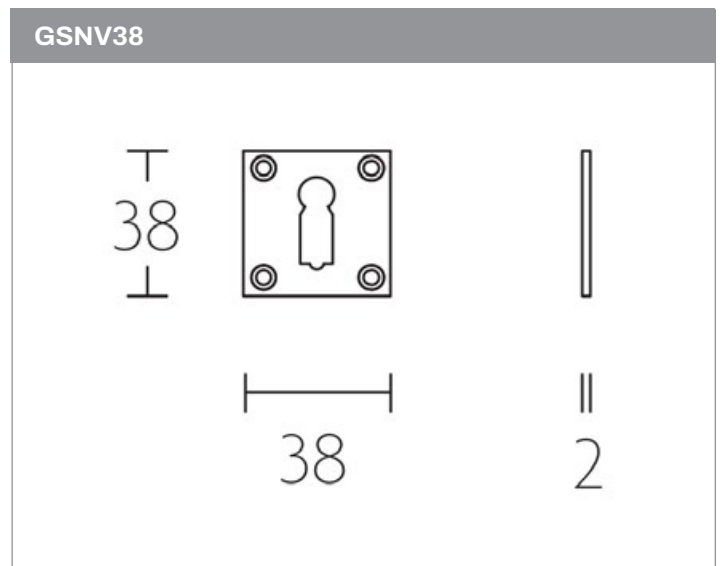

1932GGR50

1932PR

1932XLGRR50

1932GRV38

Two Tease offers a range of lock options for handles.
Click on the boxes to see more information.

AGB LOCKS

[Click Here](#)

TUBULAR LATCH & PRIVACY BOLTS