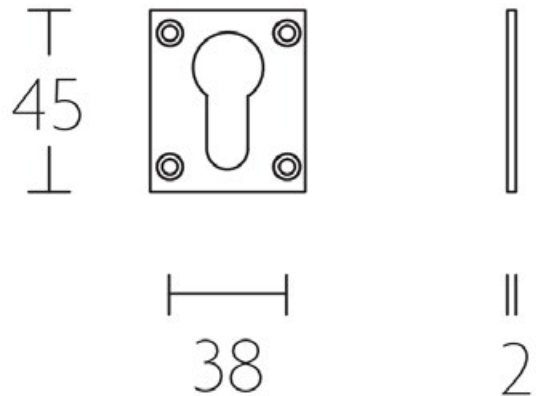

## FORMANI | Timeless collection

Shown Above: 1930MRV45 (Satin Nickel - NS)

	Lever Handle	Code
<b>1930MRV45</b>	Ø 21mm lever, 114 mm long unsprung on a square rose	0301D006NSEB0KF
	<b>Privacy</b>	
<b>MRV45MWC</b>	Round Turn and release privacy set including 5/6/7/8mm pin.	0301T006NSXXU
<b>GRV-VBWC</b>	Round Turn and release privacy set including 5/6/7/8mm pin.	0301T021NSXXU
	<b>Escutcheons</b>	
<b>MSVY45</b>	Square Key Escutcheon	0301Y020NSXX0
<b>GSYV38</b>	Square Key Escutcheons	0301Y003NSXX0

>> More privacy options on the next page.

	1930MRV45	GRV-VBWC	GSYV38
AVAILABLE FINISHES	HANDLES	PRIVACY	KEY ESCUTCHEON
<b>Satin Nickel   NS</b>	 <p>0301D006NSNS0E</p>	 <p>0301T021NSXXU</p>	 <p>0301Y020NSXX0</p>
COMBINED WITH EBONY WOOD	 <p>0301D006NSEB0E</p>		
<b>Bright Nickel   NL</b>	 <p>0301D006NLNL0E</p>	 <p>0301T021NLXXU</p>	 <p>0301Y020NLXX0</p>
COMBINED WITH EBONY WOOD	 <p>0301D006NLEB0E</p>		
<b>Brass Unlacquered   OL</b>	 <p>0301D006OLOL0E</p>	<p>IMAGE UNAVAILABLE</p> <p>0301T021OLXXU</p>	 <p>0301Y020OLXX0</p>
COMBINED WITH EBONY WOOD	 <p>0301D006OLEB0E</p>		

**1930MRV45**

**MRV45MWC**

**GRV-VBWC**

**MSVY45**

**GSYV38**

Two Tease offers a range of lock options for handles.  
Click on the boxes to see more information.

---

**AGB LOCKS**

[Click Here](#)

**TUBULAR LATCH & PRIVACY BOLTS**

[Click Here](#)