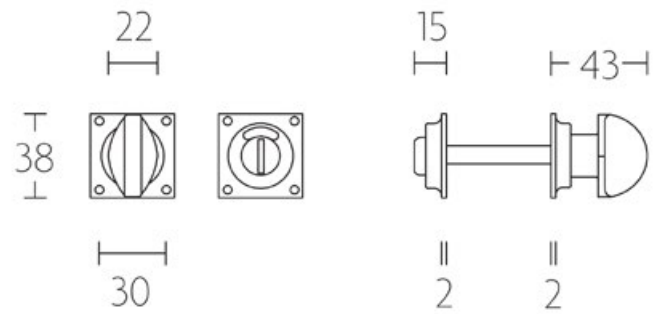

## FORMANI | Timeless collection

Shown Above: 1930MRV45 (Satin Nickel - NS)

	Lever Handle	Code
<b>1930MRV45</b>	Ø 21mm lever, 114 mm long unsprung on a square rose	0301D006NSEB0KF
	<b>Privacy</b>	
<b>MRV45MWC</b>	Round Turn and release privacy set including 5/6/7/8mm pin.	0301T006NSXXU
<b>GRV-VBWC</b>	Round Turn and release privacy set including 5/6/7/8mm pin.	0301T021NSXXU
	<b>Escutcheons</b>	
<b>MSVY45</b>	Square Key Escutcheon	0301Y020NSXX0
<b>GSYV38</b>	Square Key Escutcheons	0301Y003NSXX0

>> More privacy options on the next page.

	1930MRV45	GRV-VBWC	GSYV38
AVAILABLE FINISHES	HANDLES	PRIVACY	KEY ESCUTCHEON
<b>Satin Nickel   NS</b>	 <p>0301D006NSNS0E</p>	 <p>0301T021NSXXU</p>	 <p>0301Y020NSXX0</p>
COMBINED WITH EBONY WOOD	 <p>0301D006NSEB0E</p>		
<b>Bright Nickel   NL</b>	 <p>0301D006NLNL0E</p>	 <p>0301T021NLXXU</p>	 <p>0301Y020NLXX0</p>
COMBINED WITH EBONY WOOD	 <p>0301D006NLEB0E</p>		
<b>Brass Unlacquered   OL</b>	 <p>0301D006OLOL0E</p>	<p>IMAGE UNAVAILABLE</p> <p>0301T021OLXXU</p>	 <p>0301Y020OLXX0</p>
COMBINED WITH EBONY WOOD	 <p>0301D006OLEB0E</p>		

**1930MRV45**

**MRV45MWC**

**GRV-VBWC**

**MSVY45**

**GSYV38**

Two Tease offers a range of lock options for handles.  
Click on the boxes to see more information.

---

**AGB LOCKS**