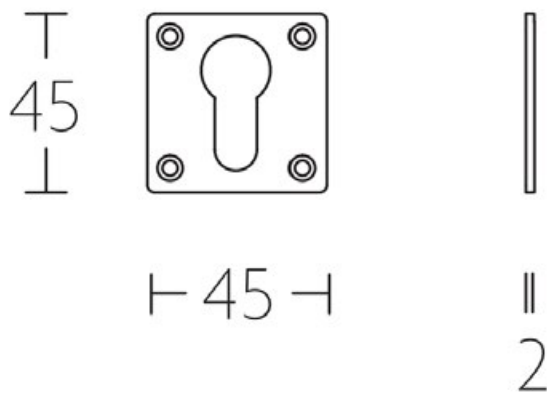

## FORMANI | Timeless collection

Shown Above: 1930MRV45 (Satin Nickel - NS)

	Lever Handle	Code
<b>1930MRV45</b>	Ø 21mm lever, 114 mm long unsprung on a square rose	0301D006NSEB0KF
	<b>Privacy</b>	
<b>MRV45MWC</b>	Round Turn and release privacy set including 5/6/7/8mm pin.	0301T006NSXXU
<b>GRV-VBWC</b>	Round Turn and release privacy set including 5/6/7/8mm pin.	0301T021NSXXU
	<b>Escutcheons</b>	
<b>MSVY45</b>	Square Key Escutcheon	0301Y020NSXX0
<b>GSYV38</b>	Square Key Escutcheons	0301Y003NSXX0

>> More privacy options on the next page.

	1930MRV45	GRV-VBWC	GSYV38
AVAILABLE FINISHES	HANDLES	PRIVACY	KEY ESCUTCHEON
<b>Satin Nickel   NS</b>	 <p>0301D006NSNS0E</p>	 <p>0301T021NSXXU</p>	 <p>0301Y020NSXX0</p>
COMBINED WITH EBONY WOOD	 <p>0301D006NSEB0E</p>		
<b>Bright Nickel   NL</b>	 <p>0301D006NLNL0E</p>	 <p>0301T021NLXXU</p>	 <p>0301Y020NLXX0</p>
COMBINED WITH EBONY WOOD	 <p>0301D006NLEB0E</p>		
<b>Brass Unlacquered   OL</b>	 <p>0301D006OLOL0E</p>	<p>IMAGE UNAVAILABLE</p> <p>0301T021OLXXU</p>	 <p>0301Y020OLXX0</p>
COMBINED WITH EBONY WOOD	 <p>0301D006OLEB0E</p>		

**1930MRV45**

**MRV45MWC**

**GRV-VBWC**

**MSVY45**

**GSYV38**

Two Tease offers a range of lock options for handles.  
Click on the boxes to see more information.

---

**AGB LOCKS**

[Click Here](#)

**TUBULAR LATCH & PRIVACY BOLTS**

[Click Here](#)