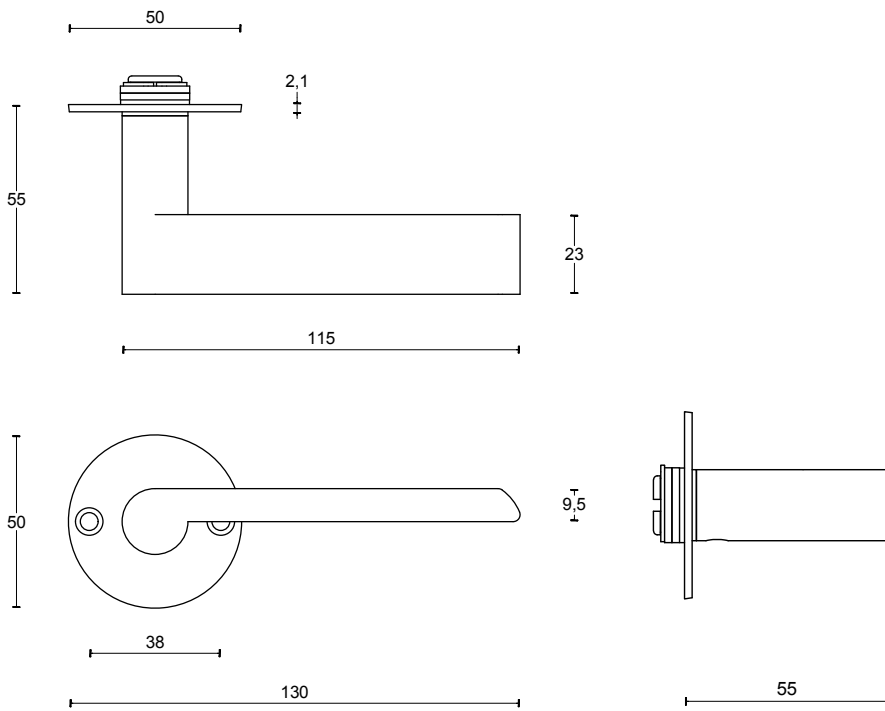

1927 Lever Handle

FORMANI | Timeless collection

Shown Above: 1927MRR50 | Satin Nickel (NS)

	Lever Handle	Code
1927MRR50	9.5 x 23mm lever, 115mm long unsprung on a round rose	0301D004NSXX0C
	Privacy	
MRR50MWC	Round Turn and release privacy set including 5/6/7/8mm pin.	0301T004NSXXU
	Escutcheons	
MSN50	Round Key Escutcheons	0301N001NSXX0
MSY50	Round Key Escutcheons	0301Y001NSXX0

>> More finishes available on the next page.

	1927MRR50	MRR50MWC	(L)MSN50	(R)MSY50
AVAILABLE FINISHES	HANDLES	PRIVACY	KEY ESCUTCHEON	
Satin Nickel NS	 0301D004NSXX0C	 0301T004NSXXU	 (L) 0301N001NSXX0	 (R) 0301Y001NSXX0
Bright Nickel NL	 0301D002NLXX0C	IMAGE UNAVAILABLE 0301T004NLXXU	IMAGE UNAVAILABLE (L) 0301N001NLXX0	 (R) 0301Y001NLXX0
Brass Unlacquered OL	 0301D002OLXX0C	IMAGE UNAVAILABLE 0301T004OLXXU	IMAGE UNAVAILABLE (L) 0301N001OLXX0	 (R) 0301Y001OLXX0

1927MRR50

MRR50MWC

MSN50

MSY50

Two Tease offers a range of lock options for handles.
Click on the boxes to see more information.

AGB LOCKS

[Click Here](#)

TUBULAR LATCH & PRIVACY BOLTS