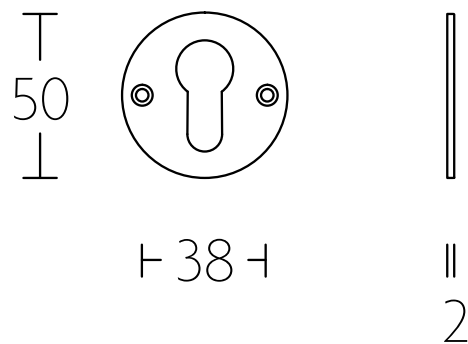

1927 Lever Handle

FORMANI | Timeless collection

Shown Above: 1927MRR50 | Satin Nickel (NS)

	Lever Handle	Code
1927MRR50	9.5 x 23mm lever, 115mm long unsprung on a round rose	0301D004NSXX0C
	Privacy	
MRR50MWC	Round Turn and release privacy set including 5/6/7/8mm pin.	0301T004NSXXU
	Escutcheons	
MSN50	Round Key Escutcheons	0301N001NSXX0
MSY50	Round Key Escutcheons	0301Y001NSXX0

1927MRR50

MRR50MWC

MSN50

MSY50

Two Tease offers a range of lock options for handles.
Click on the boxes to see more information.

AGB LOCKS

[Click Here](#)

TUBULAR LATCH & PRIVACY BOLTS