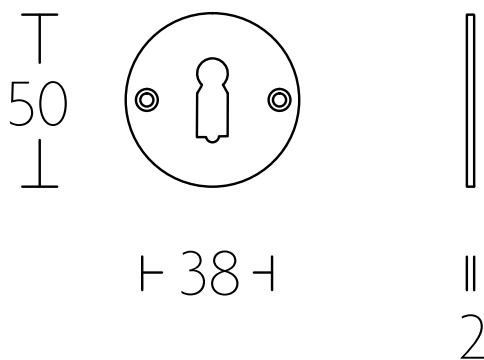

1927 Lever Handle

FORMANI | Timeless collection

Shown Above: 1927MRR50 | Satin Nickel (NS)

	Lever Handle	Code
1927MRR50	9.5 x 23mm lever, 115mm long unsprung on a round rose	0301D004NSXX0C
	Privacy	
MRR50MWC	Round Turn and release privacy set including 5/6/7/8mm pin.	0301T004NSXXU
	Escutcheons	
MSN50	Round Key Escutcheons	0301N001NSXX0
MSY50	Round Key Escutcheons	0301Y001NSXX0

>> More finishes available on the next page.

	1927MRR50	MRR50MWC	(L)MSN50	(R)MSY50
AVAILABLE FINISHES	HANDLES	PRIVACY	KEY ESCUTCHEON	
Satin Nickel NS	 0301D004NSXX0C	 0301T004NSXXU	 (L) 0301N001NSXX0	 (R) 0301Y001NSXX0
Bright Nickel NL	 0301D002NLXX0C	IMAGE UNAVAILABLE 0301T004NLXXU	IMAGE UNAVAILABLE (L) 0301N001NLXX0	 (R) 0301Y001NLXX0
Brass Unlacquered OL	 0301D002OLXX0C	IMAGE UNAVAILABLE 0301T004OLXXU	IMAGE UNAVAILABLE (L) 0301N001OLXX0	 (R) 0301Y001OLXX0

1927MRR50

MRR50MWC

MSN50

MSY50

Two Tease offers a range of lock options for handles.
Click on the boxes to see more information.

AGB LOCKS

[Click Here](#)

TUBULAR LATCH & PRIVACY BOLTS