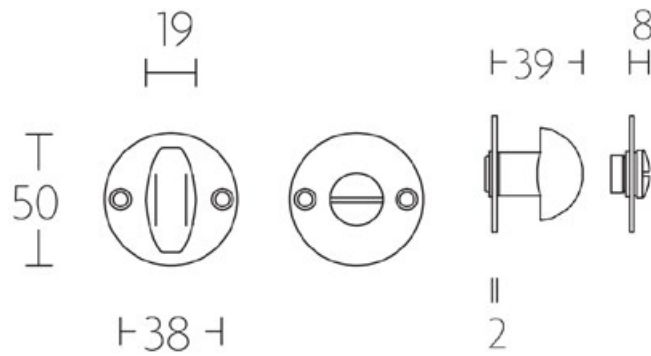

1927 Lever Handle

FORMANI | Timeless collection

Shown Above: 1927MRR50 | Satin Nickel (NS)

	Lever Handle	Code
1927MRR50	9.5 x 23mm lever, 115mm long unsprung on a round rose	0301D004NSXX0C
	Privacy	
MRR50MWC	Round Turn and release privacy set including 5/6/7/8mm pin.	0301T004NSXXU
	Escutcheons	
MSN50	Round Key Escutcheons	0301N001NSXX0
MSY50	Round Key Escutcheons	0301Y001NSXX0

>> More finishes available on the next page.

	1927MRR50	MRR50MWC	(L)MSN50	(R)MSY50
AVAILABLE FINISHES	HANDLES	PRIVACY	KEY ESCUTCHEON	
Satin Nickel NS	 0301D004NSXX0C	 0301T004NSXXU	 (L) 0301N001NSXX0	 (R) 0301Y001NSXX0
Bright Nickel NL	 0301D002NLXX0C	IMAGE UNAVAILABLE 0301T004NLXXU	IMAGE UNAVAILABLE (L) 0301N001NLXX0	 (R) 0301Y001NLXX0
Brass Unlacquered OL	 0301D002OLXX0C	IMAGE UNAVAILABLE 0301T004OLXXU	IMAGE UNAVAILABLE (L) 0301N001OLXX0	 (R) 0301Y001OLXX0

1927MRR50

MRR50MWC

MSN50

MSY50

Two Tease offers a range of lock options for handles.
Click on the boxes to see more information.

AGB LOCKS

[Click Here](#)

TUBULAR LATCH & PRIVACY BOLTS