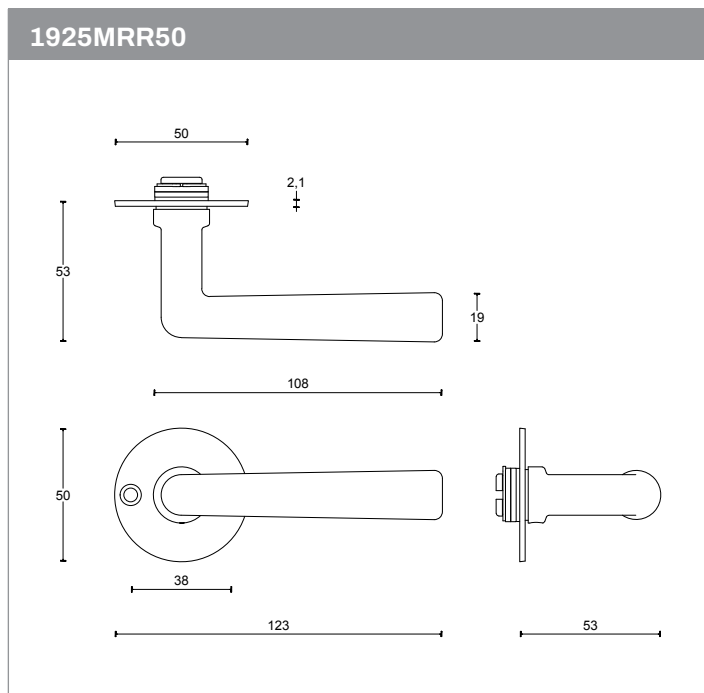

1925 Lever Handle

FORMANI | Timeless collection

Shown Above: 1925MRR50 | Bright Nickel (NL)

	Lever Handle	Code
1925MRR50	19mm Ø lever, 108mm long unsprung on a round rose	0301D001NLXX0A
1925GRR50	19mm Ø lever, 123mm long sprung on a round rose	0301D003NLXX0QC
	Privacy	
MRR50MWC	Round Turn and release privacy set including 5/6/7/8mm pin.	0301T004NLXXU
GRR-VBWC	Round Turn and release privacy set including 5/6/7/8mm pin.	0301T020NLXXU
	Escutcheons	
MSN50	Round Key Escutcheons	0301N001NLXX0
MSY50	Round Key Escutcheons	0301Y001NLXX0

>> More finishes on the next page.

1925MRR50

	1925MRR50	MRR50MWC	(L)MSN50 (R)MSY50
AVAILABLE FINISHES	HANDLES	PRIVACY	KEY ESCUTCHEON
Satin Nickel NS	 0301D003NSXX0C	 0301T004NSXXU	 (L) 0301N001NSXX0 (R) 0301Y001NSXX0
Bright Nickel NL	 0301D003NLXX0C	IMAGE UNAVAILABLE 0301T004NLXXU	IMAGE UNAVAILABLE  (L) 0301N001NLXX0 (R) 0301Y001NLXX0
Brass Unlacquered OL	 0301D003OLXX0C	IMAGE UNAVAILABLE 0301T004OLXXU	IMAGE UNAVAILABLE  (L) 0301N001OLXX0 (R) 0301Y001OLXX0

>> More handles on the next page.

1925GRR50

	1925GRR50	GRR-VBWC	(L)MSN50	(R)MSY50
AVAILABLE FINISHES	HANDLES	PRIVACY	KEY ESCUTCHEON	
Satin Nickel NS	 0301D003NSXX0QC	 0301T020NSXXU	 (L) 0301N001NSXX0	 (R) 0301Y001NSXX0
Bright Nickel NL	 0301D003NLXX0QC	 0301T020NLXXU	IMAGE UNAVAILABLE	 (L) 0301N001NLXX0 (R) 0301Y001NLXX0
Brass Unlacquered OL	 0301D003OLXX0QC	 0301T020OLXXU	IMAGE UNAVAILABLE	 (L) 0301N001OLXX0 (R) 0301Y001OLXX0
Satin Black NM	 0301D003NMXX0QC	 0301T020NMXXU	IMAGE UNAVAILABLE	 (L) 0301N001NMXX0 (R) 0301Y001NMXX0

Two Tease offers a range of lock options for handles.
Click on the boxes to see more information.

AGB LOCKS

[Click Here](#)

TUBULAR LATCH & PRIVACY BOLTS

[Click Here](#)