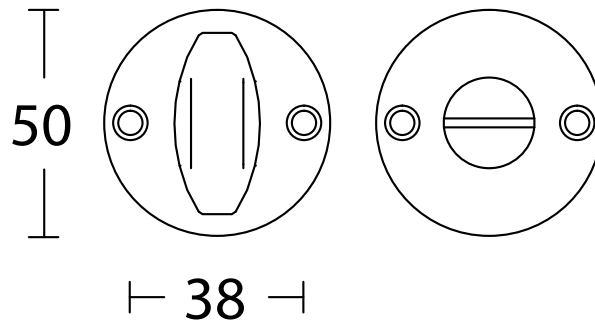

1923 Lever Handle

FORMANI | Timeless collection

Shown Above: 1923MRR50 (Satin Nickel | Ebony Wood - NSEB)

	Lever Handle	Code
1923MRR50	21mm Ø lever, 111mm long unsprung on a round rose	0301D002NSEB0C
	Privacy	
MRR50MWC	Round Turn and release privacy set including 5/6/7/8mm pin.	0301T004NSXXU
	Escutcheons	
MSN50	Round Key Escutcheons	0301N001NSXX0
MSY50	Round Key Escutcheons	0301Y001NSXX0

>> More finishes available on the next page.

AVAILABLE FINISHES	1922MRO	MRR50MWC	(L)MSN50	(R)MSY50
	HANDLES	PRIVACY	KEY ESCUTCHEON	
Satin Nickel NS	 0301D002NSXX0C	 0301T004NSXXU	 (L) 0301N001NSXX0	 (R) 0301Y001NSXX0
In combination with: Ebony Wood NSEB	 0301D002NSEB0C			
Bright Nickel NL	 0301D002NLXX0C	IMAGE UNAVAILABLE 0301T004NLXXU	IMAGE UNAVAILABLE (L) 0301N001NLXX0	 (R) 0301Y001NLXX0
In combination with: Ebony Wood NLEB	 0301D002NLEB0C			
Brass Unlacquered OL	 0301D002OLXX0C	IMAGE UNAVAILABLE 0301T004OLXXU	IMAGE UNAVAILABLE (L) 0301N001OLXX0	 (R) 0301Y001OLXX0
In combination with: Ebony Wood OLEB	 0301D002OLEB0C			

1921MRR38

MRR50MWC

MSN50

MSY50

Two Tease offers a range of lock options for handles.
Click on the boxes to see more information.

AGB LOCKS

[Click Here](#)

TUBULAR LATCH & PRIVACY BOLTS