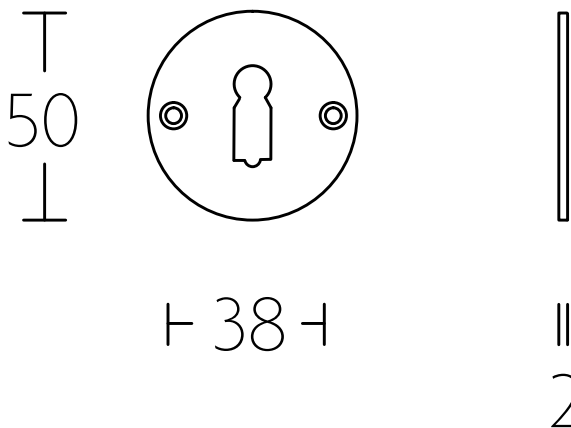

1923 Lever Handle

FORMANI | Timeless collection

Shown Above: 1923MRR50 (Satin Nickel | Ebony Wood - NSEB)

	Lever Handle	Code
1923MRR50	21mm Ø lever, 111mm long unsprung on a round rose	0301D002NSEB0C
	Privacy	
MRR50MWC	Round Turn and release privacy set including 5/6/7/8mm pin.	0301T004NSXXU
	Escutcheons	
MSN50	Round Key Escutcheons	0301N001NSXX0
MSY50	Round Key Escutcheons	0301Y001NSXX0

>> More finishes available on the next page.

AVAILABLE FINISHES	1922MRO	MRR50MWC	(L)MSN50	(R)MSY50
	HANDLES	PRIVACY	KEY ESCUTCHEON	
Satin Nickel NS	 0301D002NSXX0C	 0301T004NSXXU	 (L) 0301N001NSXX0	 (R) 0301Y001NSXX0
In combination with: Ebony Wood NSEB	 0301D002NSEB0C			
Bright Nickel NL	 0301D002NLXX0C	IMAGE UNAVAILABLE 0301T004NLXXU	IMAGE UNAVAILABLE (L) 0301N001NLXX0	 (R) 0301Y001NLXX0
In combination with: Ebony Wood NLEB	 0301D002NLEB0C			
Brass Unlacquered OL	 0301D002OLXX0C	IMAGE UNAVAILABLE 0301T004OLXXU	IMAGE UNAVAILABLE (L) 0301N001OLXX0	 (R) 0301Y001OLXX0
In combination with: Ebony Wood OLEB	 0301D002OLEB0C			

1921MRR38

MRR50MWC

MSN50

MSY50

Two Tease offers a range of lock options for handles.
Click on the boxes to see more information.

AGB LOCKS

[Click Here](#)

TUBULAR LATCH & PRIVACY BOLTS