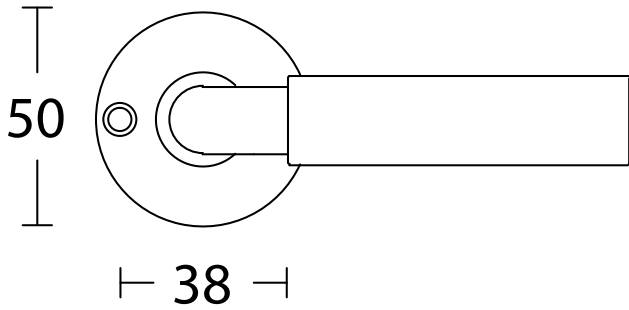

1921MRR38

MRR50MWC

MSN50

MSY50