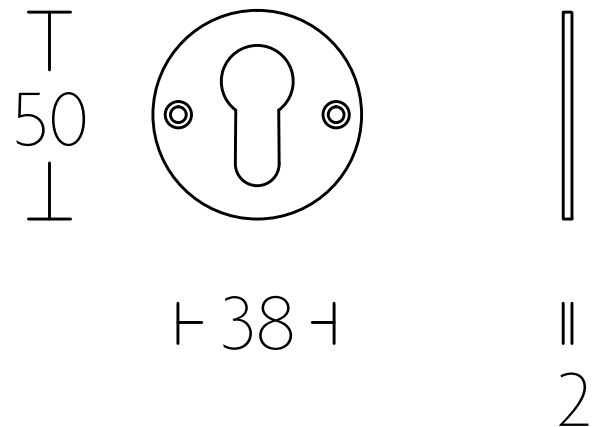

1923 Lever Handle

FORMANI | Timeless collection

Shown Above: 1923MRR50 (Satin Nickel | Ebony Wood - NSEB)

	Lever Handle	Code
1923MRR50	21mm Ø lever, 111mm long unsprung on a round rose	0301D002NSEB0C
	Privacy	
MRR50MWC	Round Turn and release privacy set including 5/6/7/8mm pin.	0301T004NSXXU
	Escutcheons	
MSN50	Round Key Escutcheons	0301N001NSXX0
MSY50	Round Key Escutcheons	0301Y001NSXX0

1921MRR38

MRR50MWC

MSN50

MSY50

Two Tease offers a range of lock options for handles.
Click on the boxes to see more information.

AGB LOCKS

[Click Here](#)

TUBULAR LATCH & PRIVACY BOLTS