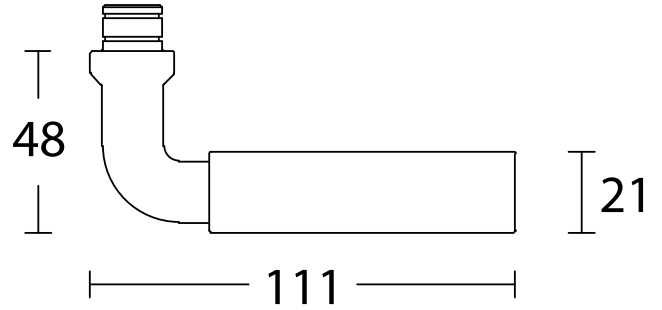

1923 Lever Handle

FORMANI | Timeless collection

Shown Above: 1923MRR50 (Satin Nickel | Ebony Wood - NSEB)

	Lever Handle	Code
1923MRR50	21mm Ø lever, 111mm long unsprung on a round rose	0301D002NSEB0C
	Privacy	
MRR50MWC	Round Turn and release privacy set including 5/6/7/8mm pin.	0301T004NSXXU
	Escutcheons	
MSN50	Round Key Escutcheons	0301N001NSXX0
MSY50	Round Key Escutcheons	0301Y001NSXX0

>> More finishes available on the next page.

AVAILABLE FINISHES	1922MRO	MRR50MWC	(L)MSN50	(R)MSY50
	HANDLES	PRIVACY	KEY ESCUTCHEON	
Satin Nickel NS	 0301D002NSXX0C	 0301T004NSXXU	 (L) 0301N001NSXX0	 (R) 0301Y001NSXX0
In combination with: Ebony Wood NSEB	 0301D002NSEB0C			
Bright Nickel NL	 0301D002NLXX0C	IMAGE UNAVAILABLE 0301T004NLXXU	IMAGE UNAVAILABLE (L) 0301N001NLXX0	 (R) 0301Y001NLXX0
In combination with: Ebony Wood NLEB	 0301D002NLEB0C			
Brass Unlacquered OL	 0301D002OLXX0C	IMAGE UNAVAILABLE 0301T004OLXXU	IMAGE UNAVAILABLE (L) 0301N001OLXX0	 (R) 0301Y001OLXX0
In combination with: Ebony Wood OLEB	 0301D002OLEB0C			

1921MRR38

MRR50MWC

MSN50

MSY50

Two Tease offers a range of lock options for handles.
Click on the boxes to see more information.

AGB LOCKS

[Click Here](#)

TUBULAR LATCH & PRIVACY BOLTS