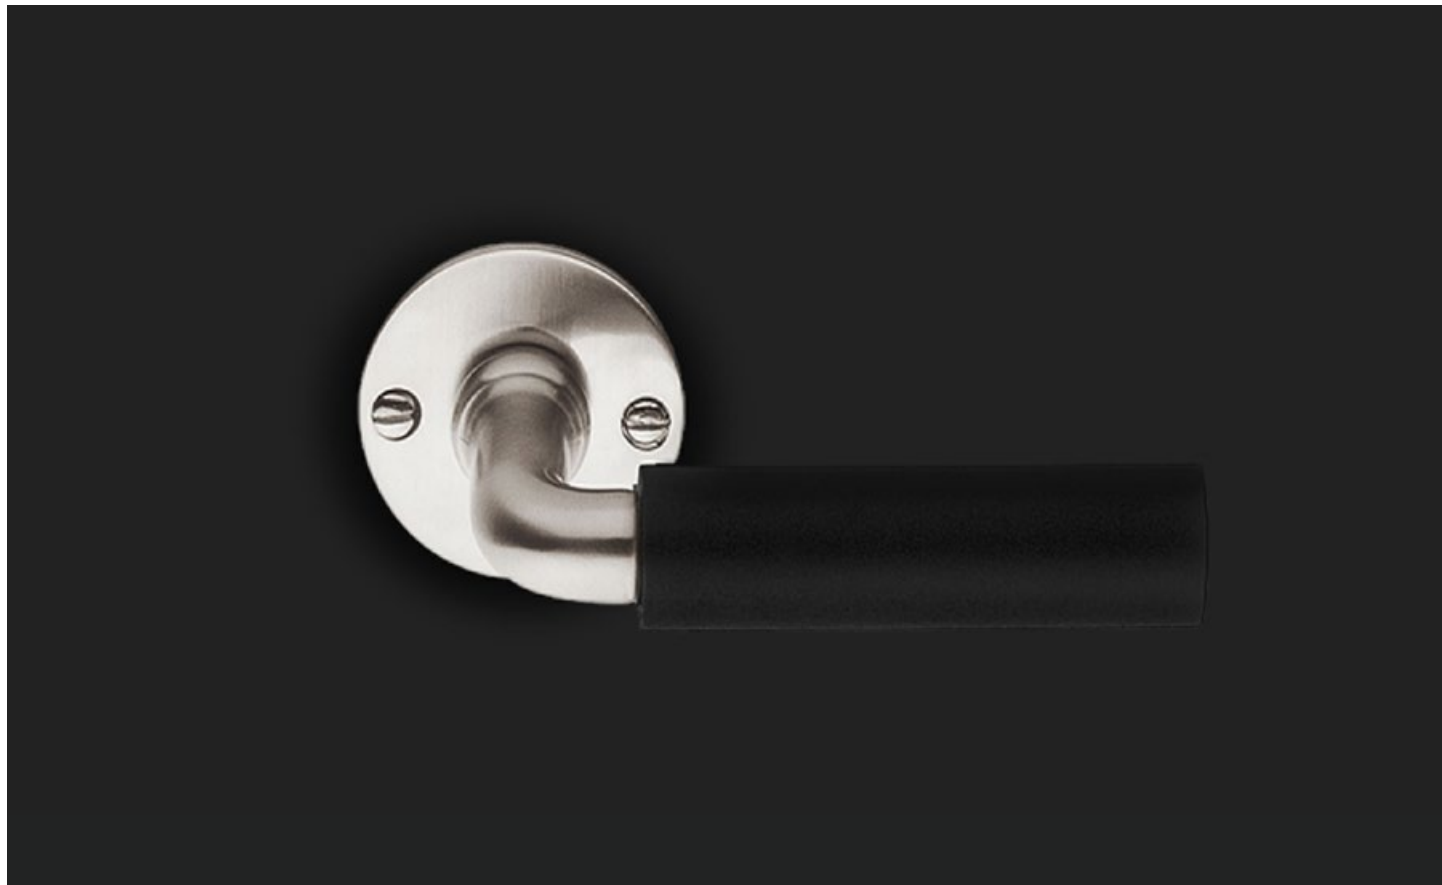

1923 Lever Handle

FORMANI | Timeless collection

Shown Above: 1923MRR50 (Satin Nickel | Ebony Wood - NSEB)

	Lever Handle	Code
1923MRR50	21mm Ø lever, 111mm long unsprung on a round rose	0301D002NSEB0C
	Privacy	
MRR50MWC	Round Turn and release privacy set including 5/6/7/8mm pin.	0301T004NSXXU
	Escutcheons	
MSN50	Round Key Escutcheons	0301N001NSXX0
MSY50	Round Key Escutcheons	0301Y001NSXX0

>> More finishes available on the next page.

AVAILABLE FINISHES	1922MRO	MRR50MWC	(L)MSN50	(R)MSY50
	HANDLES	PRIVACY	KEY ESCUTCHEON	
Satin Nickel NS	 0301D002NSXX0C	 0301T004NSXXU	 (L) 0301N001NSXX0	 (R) 0301Y001NSXX0
In combination with: Ebony Wood NSEB	 0301D002NSEB0C			
Bright Nickel NL	 0301D002NLXX0C	IMAGE UNAVAILABLE 0301T004NLXXU	IMAGE UNAVAILABLE (L) 0301N001NLXX0	 (R) 0301Y001NLXX0
In combination with: Ebony Wood NLEB	 0301D002NLEB0C			
Brass Unlacquered OL	 0301D002OLXX0C	IMAGE UNAVAILABLE 0301T004OLXXU	IMAGE UNAVAILABLE (L) 0301N001OLXX0	 (R) 0301Y001OLXX0
In combination with: Ebony Wood OLEB	 0301D002OLEB0C			

1921MRR38

MRR50MWC

MSN50

MSY50

Two Tease offers a range of lock options for handles.
Click on the boxes to see more information.

AGB LOCKS

[Click Here](#)

TUBULAR LATCH & PRIVACY BOLTS