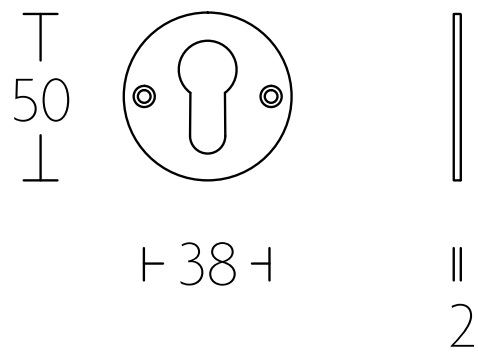

1921 LEVER

FORMANI | Timeless collection

Shown Above: 1921MRR38 | Satin Nickel (NS)

	Lever Handle	Code
1921MRR38	Ø 15mm lever, 120mm long unsprung on a round rose	0201D026NSXX0D
	Privacy	
GRR-VBWC	Round turn and release privacy set including 5/6/7/8mm pin.	0301T020NSXXU
	Escutcheons	
MSN50	Round Key Escutcheons	0301N001NSXX0
MSY50	Round Key Escutcheons	0301Y001NSXX0

1921MRR38

GRR-VBWC

MSN50

MSY50

Two Tease offers a range of lock options for handles.
Click on the boxes to see more information.

AGB LOCKS

[Click Here](#)

TUBULAR LATCH & PRIVACY BOLTS