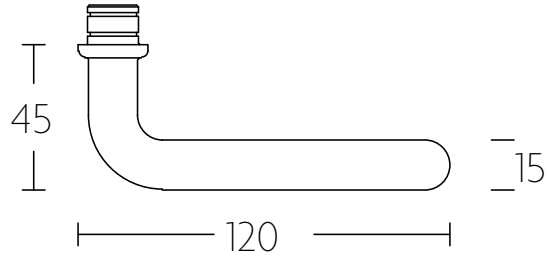

1921 LEVER

FORMANI | Timeless collection

Shown Above: 1921MRR38 | Satin Nickel (NS)

	Lever Handle	Code
1921MRR38	Ø 15mm lever, 120mm long unsprung on a round rose	0201D026NSXX0D
	Privacy	
GRR-VBWC	Round turn and release privacy set including 5/6/7/8mm pin.	0301T020NSXXU
	Escutcheons	
MSN50	Round Key Escutcheons	0301N001NSXX0
MSY50	Round Key Escutcheons	0301Y001NSXX0

>> More finishes available on the next page.

	1921MRR38	GRR-VBWC	(L)MSN50 (R)MSY50
AVAILABLE FINISHES	HANDLES	PRIVACY	KEY ESCUTCHEON
Satin Nickel NS	 0301D012NSXX0D	 0301T020NSXXU	 (L) 0301N001NSXX0 (R) 0301Y001NSXX0
Bright Nickel NL	 0201D026NLXX0D	 0301T020NLXXU	IMAGE UNAVAILABLE  (L) 0301N001NLXX0 (R) 0301Y001NLXX0
Brass Unlacquered OL	<div style="border: 1px solid black; padding: 10px; text-align: center;"> PRODUCT NOT AVAILABLE IN THIS FINISH </div>	 0301T020OLXXU	IMAGE UNAVAILABLE  (L) 0301N001OLXX0 (R) 0301Y001OLXX0

1921MRR38

GRR-VBWC

MSN50

MSY50

Two Tease offers a range of lock options for handles.
Click on the boxes to see more information.

AGB LOCKS

[Click Here](#)

TUBULAR LATCH & PRIVACY BOLTS