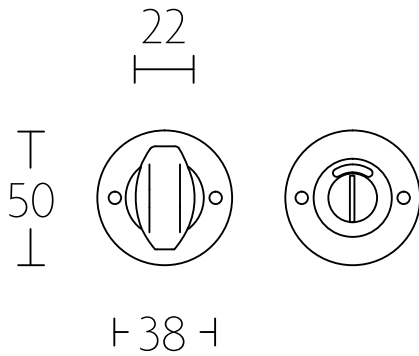

1921 LEVER

FORMANI | Timeless collection

Shown Above: 1921MRR38 | Satin Nickel (NS)

	Lever Handle	Code
1921MRR38	Ø 15mm lever, 120mm long unsprung on a round rose	0201D026NSXX0D
	Privacy	
GRR-VBWC	Round turn and release privacy set including 5/6/7/8mm pin.	0301T020NSXXU
	Escutcheons	
MSN50	Round Key Escutcheons	0301N001NSXX0
MSY50	Round Key Escutcheons	0301Y001NSXX0

>> More finishes available on the next page.

	1921MRR38	GRR-VBWC	(L)MSN50 (R)MSY50
AVAILABLE FINISHES	HANDLES	PRIVACY	KEY ESCUTCHEON
Satin Nickel NS	 0301D012NSXX0D	 0301T020NSXXU	 (L) 0301N001NSXX0 (R) 0301Y001NSXX0
Bright Nickel NL	 0201D026NLXX0D	 0301T020NLXXU	IMAGE UNAVAILABLE  (L) 0301N001NLXX0 (R) 0301Y001NLXX0
Brass Unlacquered OL	<div style="border: 1px solid black; padding: 10px; text-align: center;"> PRODUCT NOT AVAILABLE IN THIS FINISH </div>	 0301T020OLXXU	IMAGE UNAVAILABLE  (L) 0301N001OLXX0 (R) 0301Y001OLXX0

1921MRR38

GRR-VBWC

MSN50

MSY50

Two Tease offers a range of lock options for handles.
Click on the boxes to see more information.

AGB LOCKS

[Click Here](#)

TUBULAR LATCH & PRIVACY BOLTS