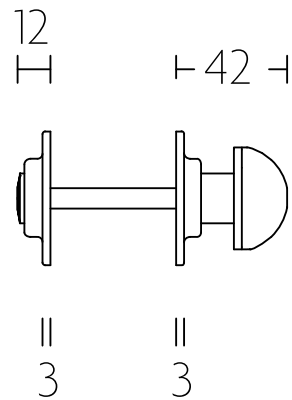

1921 LEVER

FORMANI | Timeless collection

Shown Above: 1921MRR38 | Satin Nickel (NS)

	Lever Handle	Code
1921MRR38	Ø 15mm lever, 120mm long unsprung on a round rose	0201D026NSXX0D
	Privacy	
GRR-VBWC	Round turn and release privacy set including 5/6/7/8mm pin.	0301T020NSXXU
	Escutcheons	
MSN50	Round Key Escutcheons	0301N001NSXX0
MSY50	Round Key Escutcheons	0301Y001NSXX0

>> More finishes available on the next page.

	1921MRR38	GRR-VBWC	(L)MSN50 (R)MSY50
AVAILABLE FINISHES	HANDLES	PRIVACY	KEY ESCUTCHEON
Satin Nickel NS	 0301D012NSXX0D	 0301T020NSXXU	 (L) 0301N001NSXX0 (R) 0301Y001NSXX0
Bright Nickel NL	 0201D026NLXX0D	 0301T020NLXXU	IMAGE UNAVAILABLE  (L) 0301N001NLXX0 (R) 0301Y001NLXX0
Brass Unlacquered OL	<div style="border: 1px solid black; padding: 10px; text-align: center;"> PRODUCT NOT AVAILABLE IN THIS FINISH </div>	 0301T020OLXXU	IMAGE UNAVAILABLE  (L) 0301N001OLXX0 (R) 0301Y001OLXX0

1921MRR38

GRR-VBWC

MSN50

MSY50

Two Tease offers a range of lock options for handles.
Click on the boxes to see more information.

AGB LOCKS

[Click Here](#)

TUBULAR LATCH & PRIVACY BOLTS