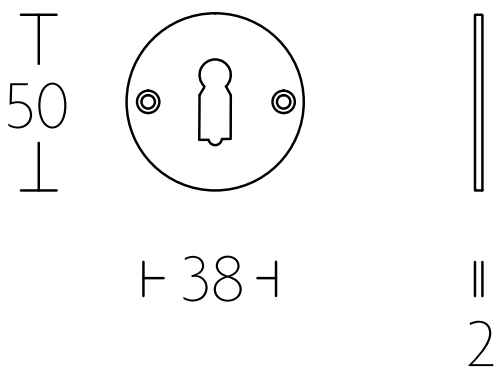

1921 LEVER

FORMANI | Timeless collection

Shown Above: 1921MRR38 | Satin Nickel (NS)

	Lever Handle	Code
1921MRR38	Ø 15mm lever, 120mm long unsprung on a round rose	0201D026NSXX0D
	Privacy	
GRR-VBWC	Round turn and release privacy set including 5/6/7/8mm pin.	0301T020NSXXU
	Escutcheons	
MSN50	Round Key Escutcheons	0301N001NSXX0
MSY50	Round Key Escutcheons	0301Y001NSXX0

>> More finishes available on the next page.

	1921MRR38	GRR-VBWC	(L)MSN50 (R)MSY50
AVAILABLE FINISHES	HANDLES	PRIVACY	KEY ESCUTCHEON
Satin Nickel NS	 0301D012NSXX0D	 0301T020NSXXU	 (L) 0301N001NSXX0 (R) 0301Y001NSXX0
Bright Nickel NL	 0201D026NLXX0D	 0301T020NLXXU	IMAGE UNAVAILABLE  (L) 0301N001NLXX0 (R) 0301Y001NLXX0
Brass Unlacquered OL	<div style="border: 1px solid black; padding: 10px; text-align: center;"> PRODUCT NOT AVAILABLE IN THIS FINISH </div>	 0301T020OLXXU	IMAGE UNAVAILABLE  (L) 0301N001OLXX0 (R) 0301Y001OLXX0

1921MRR38

GRR-VBWC

MSN50

MSY50

Two Tease offers a range of lock options for handles.
Click on the boxes to see more information.

AGB LOCKS

[Click Here](#)

TUBULAR LATCH & PRIVACY BOLTS