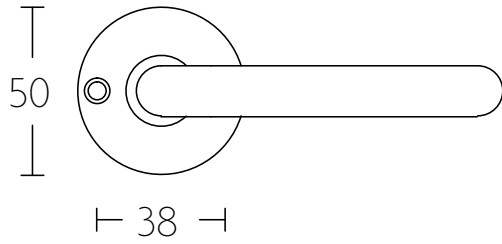

1921 LEVER

FORMANI | Timeless collection

Shown Above: 1921MRR38 | Satin Nickel (NS)

	Lever Handle	Code
1921MRR38	Ø 15mm lever, 120mm long unsprung on a round rose	0201D026NSXX0D
	Privacy	
GRR-VBWC	Round turn and release privacy set including 5/6/7/8mm pin.	0301T020NSXXU
	Escutcheons	
MSN50	Round Key Escutcheons	0301N001NSXX0
MSY50	Round Key Escutcheons	0301Y001NSXX0

>> More finishes available on the next page.

	1921MRR38	GRR-VBWC	(L)MSN50 (R)MSY50
AVAILABLE FINISHES	HANDLES	PRIVACY	KEY ESCUTCHEON
Satin Nickel NS	 0301D012NSXX0D	 0301T020NSXXU	 (L) 0301N001NSXX0 (R) 0301Y001NSXX0
Bright Nickel NL	 0201D026NLXX0D	 0301T020NLXXU	IMAGE UNAVAILABLE  (L) 0301N001NLXX0 (R) 0301Y001NLXX0
Brass Unlacquered OL	<div style="border: 1px solid black; padding: 10px; text-align: center;"> PRODUCT NOT AVAILABLE IN THIS FINISH </div>	 0301T020OLXXU	IMAGE UNAVAILABLE  (L) 0301N001OLXX0 (R) 0301Y001OLXX0

1921MRR38

GRR-VBWC

MSN50

MSY50

Two Tease offers a range of lock options for handles.
Click on the boxes to see more information.

AGB LOCKS

[Click Here](#)

TUBULAR LATCH & PRIVACY BOLTS