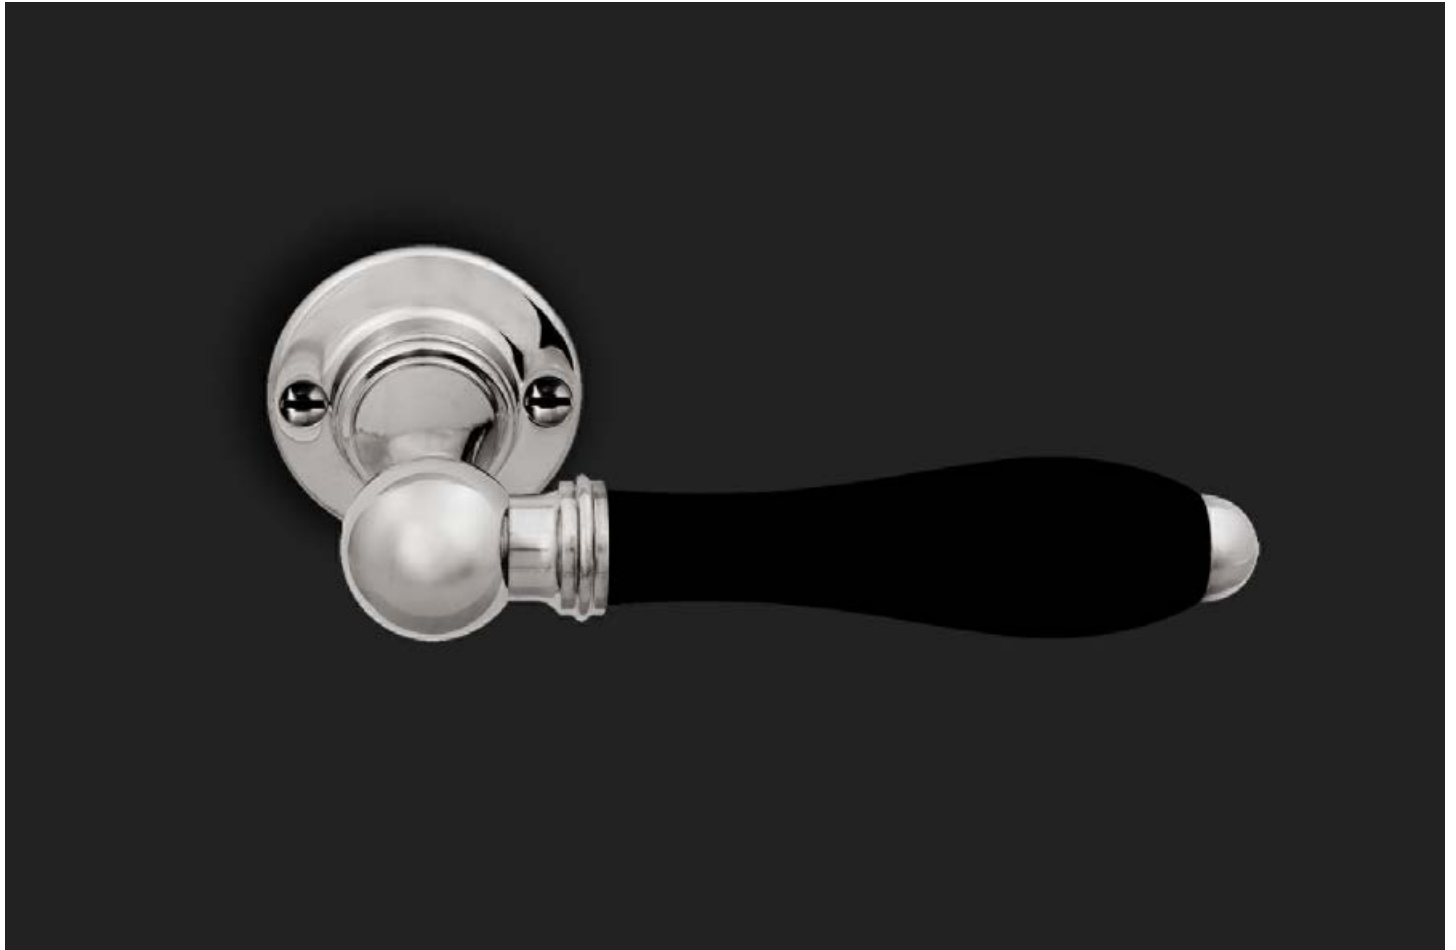

1815 LEVER

FORMANI | Timeless collection

Shown Above: 1815GRR50 | Satin Nickel - Ebony Wood (NLEB)

	Lever Handle	Code
1815GRR50	14mm Ø lever, 85mm long unsprung on a round rose	0301D058NLEB0
	Privacy	
GRR-VBWC	Round Turn and release privacy set including 5/6/7/8mm pin.	0301T020NLXXU
	Escutcheons	
MSN50	Round Key Escutcheons	0301N001NLXX0
MSY50	Round Key Escutcheons	0301Y001NLXX0

KEY ESCUTCHEON

Satin Nickel with
Ebony Wood | NS/EB

0301D058NSEB0

0301T020NSXXU

(L) 0301N001NSXX0
(R) 0301Y001NSXX0

Bright Nickel with
Ebony Wood | NL/EB

0301D058NLEB0

0301T020NLXXU