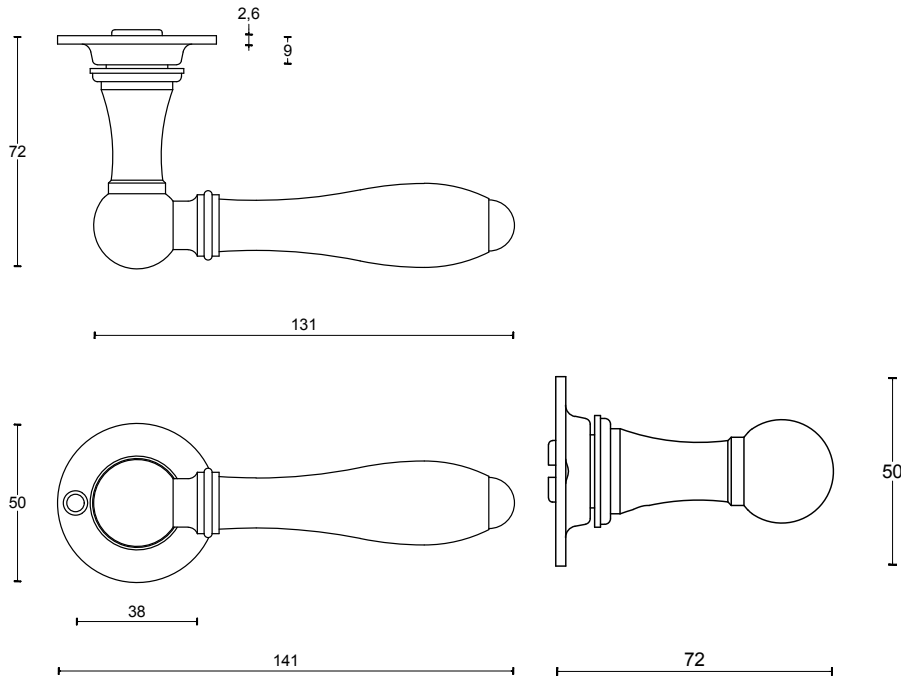

1815 LEVER

FORMANI | Timeless collection

Shown Above: 1815GRR50 | Satin Nickel - Ebony Wood (NLEB)

	Lever Handle	Code
1815GRR50	14mm Ø lever, 85mm long unsprung on a round rose	0301D058NLEB0
	Privacy	
GRR-VBWC	Round Turn and release privacy set including 5/6/7/8mm pin.	0301T020NLXXU
	Escutcheons	
MSN50	Round Key Escutcheons	0301N001NLXX0
MSY50	Round Key Escutcheons	0301Y001NLXX0

IMAGE
UNAVAILABLE

(L) 0301N001NLXX0
(R) 0301Y001NLXX0

Brass Unlacquered
with Ebony Wood | OL/EB

IMAGE
UNAVAILABLE

0301D058OLEB0

0301T020OLXXU

IMAGE
UNAVAILABLE

(L) 0301N001OLXX0
(R) 0301Y001OLXX0

1815GRR50

GRR-VBWC

MSN50

MSY50

Two Tease offers a range of lock options for handles.
Click on the boxes to see more information.

AGB LOCKS

[Click Here](#)

TUBULAR LATCH & PRIVACY BOLTS