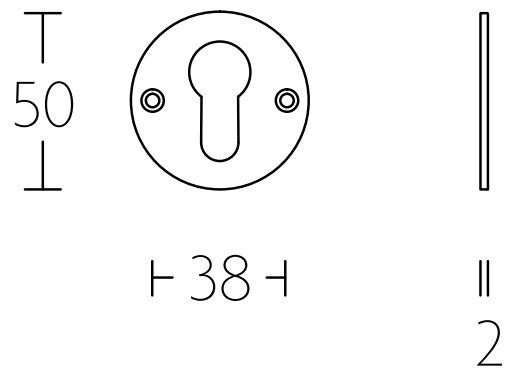

1815 LEVER

FORMANI | Timeless collection

Shown Above: 1815GRR50 | Satin Nickel - Ebony Wood (NLEB)

	Lever Handle	Code
1815GRR50	14mm Ø lever, 85mm long unsprung on a round rose	0301D058NLEB0
	Privacy	
GRR-VBWC	Round Turn and release privacy set including 5/6/7/8mm pin.	0301T020NLXXU
	Escutcheons	
MSN50	Round Key Escutcheons	0301N001NLXX0
MSY50	Round Key Escutcheons	0301Y001NLXX0

1815GRR50

GRR-VBWC

MSN50

MSY50

Two Tease offers a range of lock options for handles.
Click on the boxes to see more information.

AGB LOCKS

[Click Here](#)

TUBULAR LATCH & PRIVACY BOLTS