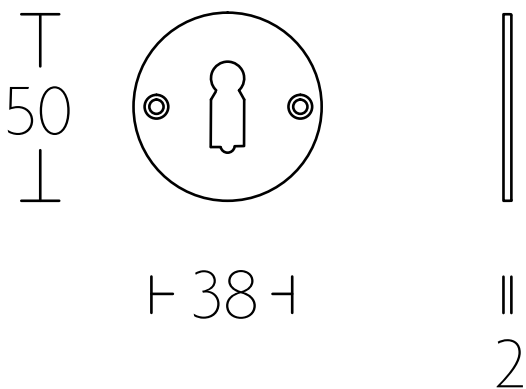

1815 LEVER

FORMANI | Timeless collection

Shown Above: 1815GRR50 | Satin Nickel - Ebony Wood (NLEB)

	Lever Handle	Code
1815GRR50	14mm Ø lever, 85mm long unsprung on a round rose	0301D058NLEB0
	Privacy	
GRR-VBWC	Round Turn and release privacy set including 5/6/7/8mm pin.	0301T020NLXXU
	Escutcheons	
MSN50	Round Key Escutcheons	0301N001NLXX0
MSY50	Round Key Escutcheons	0301Y001NLXX0

IMAGE
UNAVAILABLE

(L) 0301N001NLXX0
(R) 0301Y001NLXX0

Brass Unlacquered
with Ebony Wood | OL/EB

IMAGE
UNAVAILABLE

0301D058OLEB0

0301T020OLXXU

IMAGE
UNAVAILABLE

(L) 0301N001OLXX0
(R) 0301Y001OLXX0

1815GRR50

GRR-VBWC

MSN50

MSY50

Two Tease offers a range of lock options for handles.
Click on the boxes to see more information.

AGB LOCKS

[Click Here](#)

TUBULAR LATCH & PRIVACY BOLTS