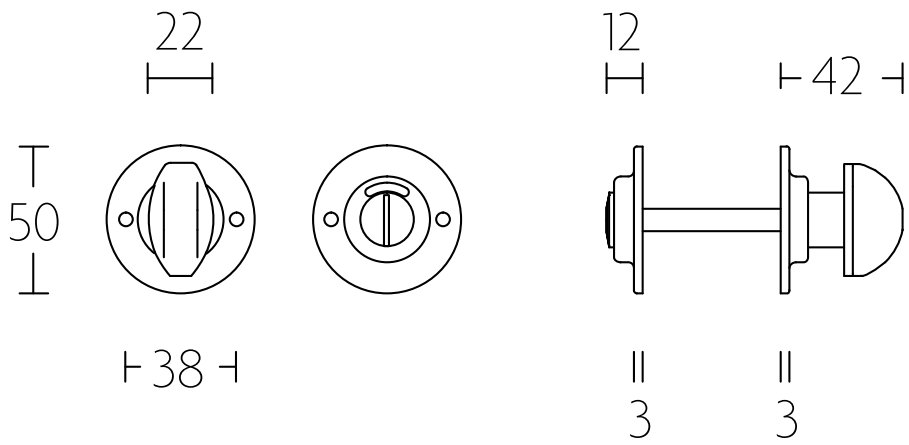

1815 LEVER

FORMANI | Timeless collection

Shown Above: 1815GRR50 | Satin Nickel - Ebony Wood (NLEB)

	Lever Handle	Code
1815GRR50	14mm Ø lever, 85mm long unsprung on a round rose	0301D058NLEB0
	Privacy	
GRR-VBWC	Round Turn and release privacy set including 5/6/7/8mm pin.	0301T020NLXXU
	Escutcheons	
MSN50	Round Key Escutcheons	0301N001NLXX0
MSY50	Round Key Escutcheons	0301Y001NLXX0

IMAGE
UNAVAILABLE

(L) 0301N001NLXX0
(R) 0301Y001NLXX0

Brass Unlacquered
with Ebony Wood | OL/EB

IMAGE
UNAVAILABLE

0301D058OLEB0

0301T020OLXXU

IMAGE
UNAVAILABLE

(L) 0301N001OLXX0
(R) 0301Y001OLXX0

1815GRR50

GRR-VBWC

MSN50

MSY50

Two Tease offers a range of lock options for handles.
Click on the boxes to see more information.

AGB LOCKS

[Click Here](#)

TUBULAR LATCH & PRIVACY BOLTS