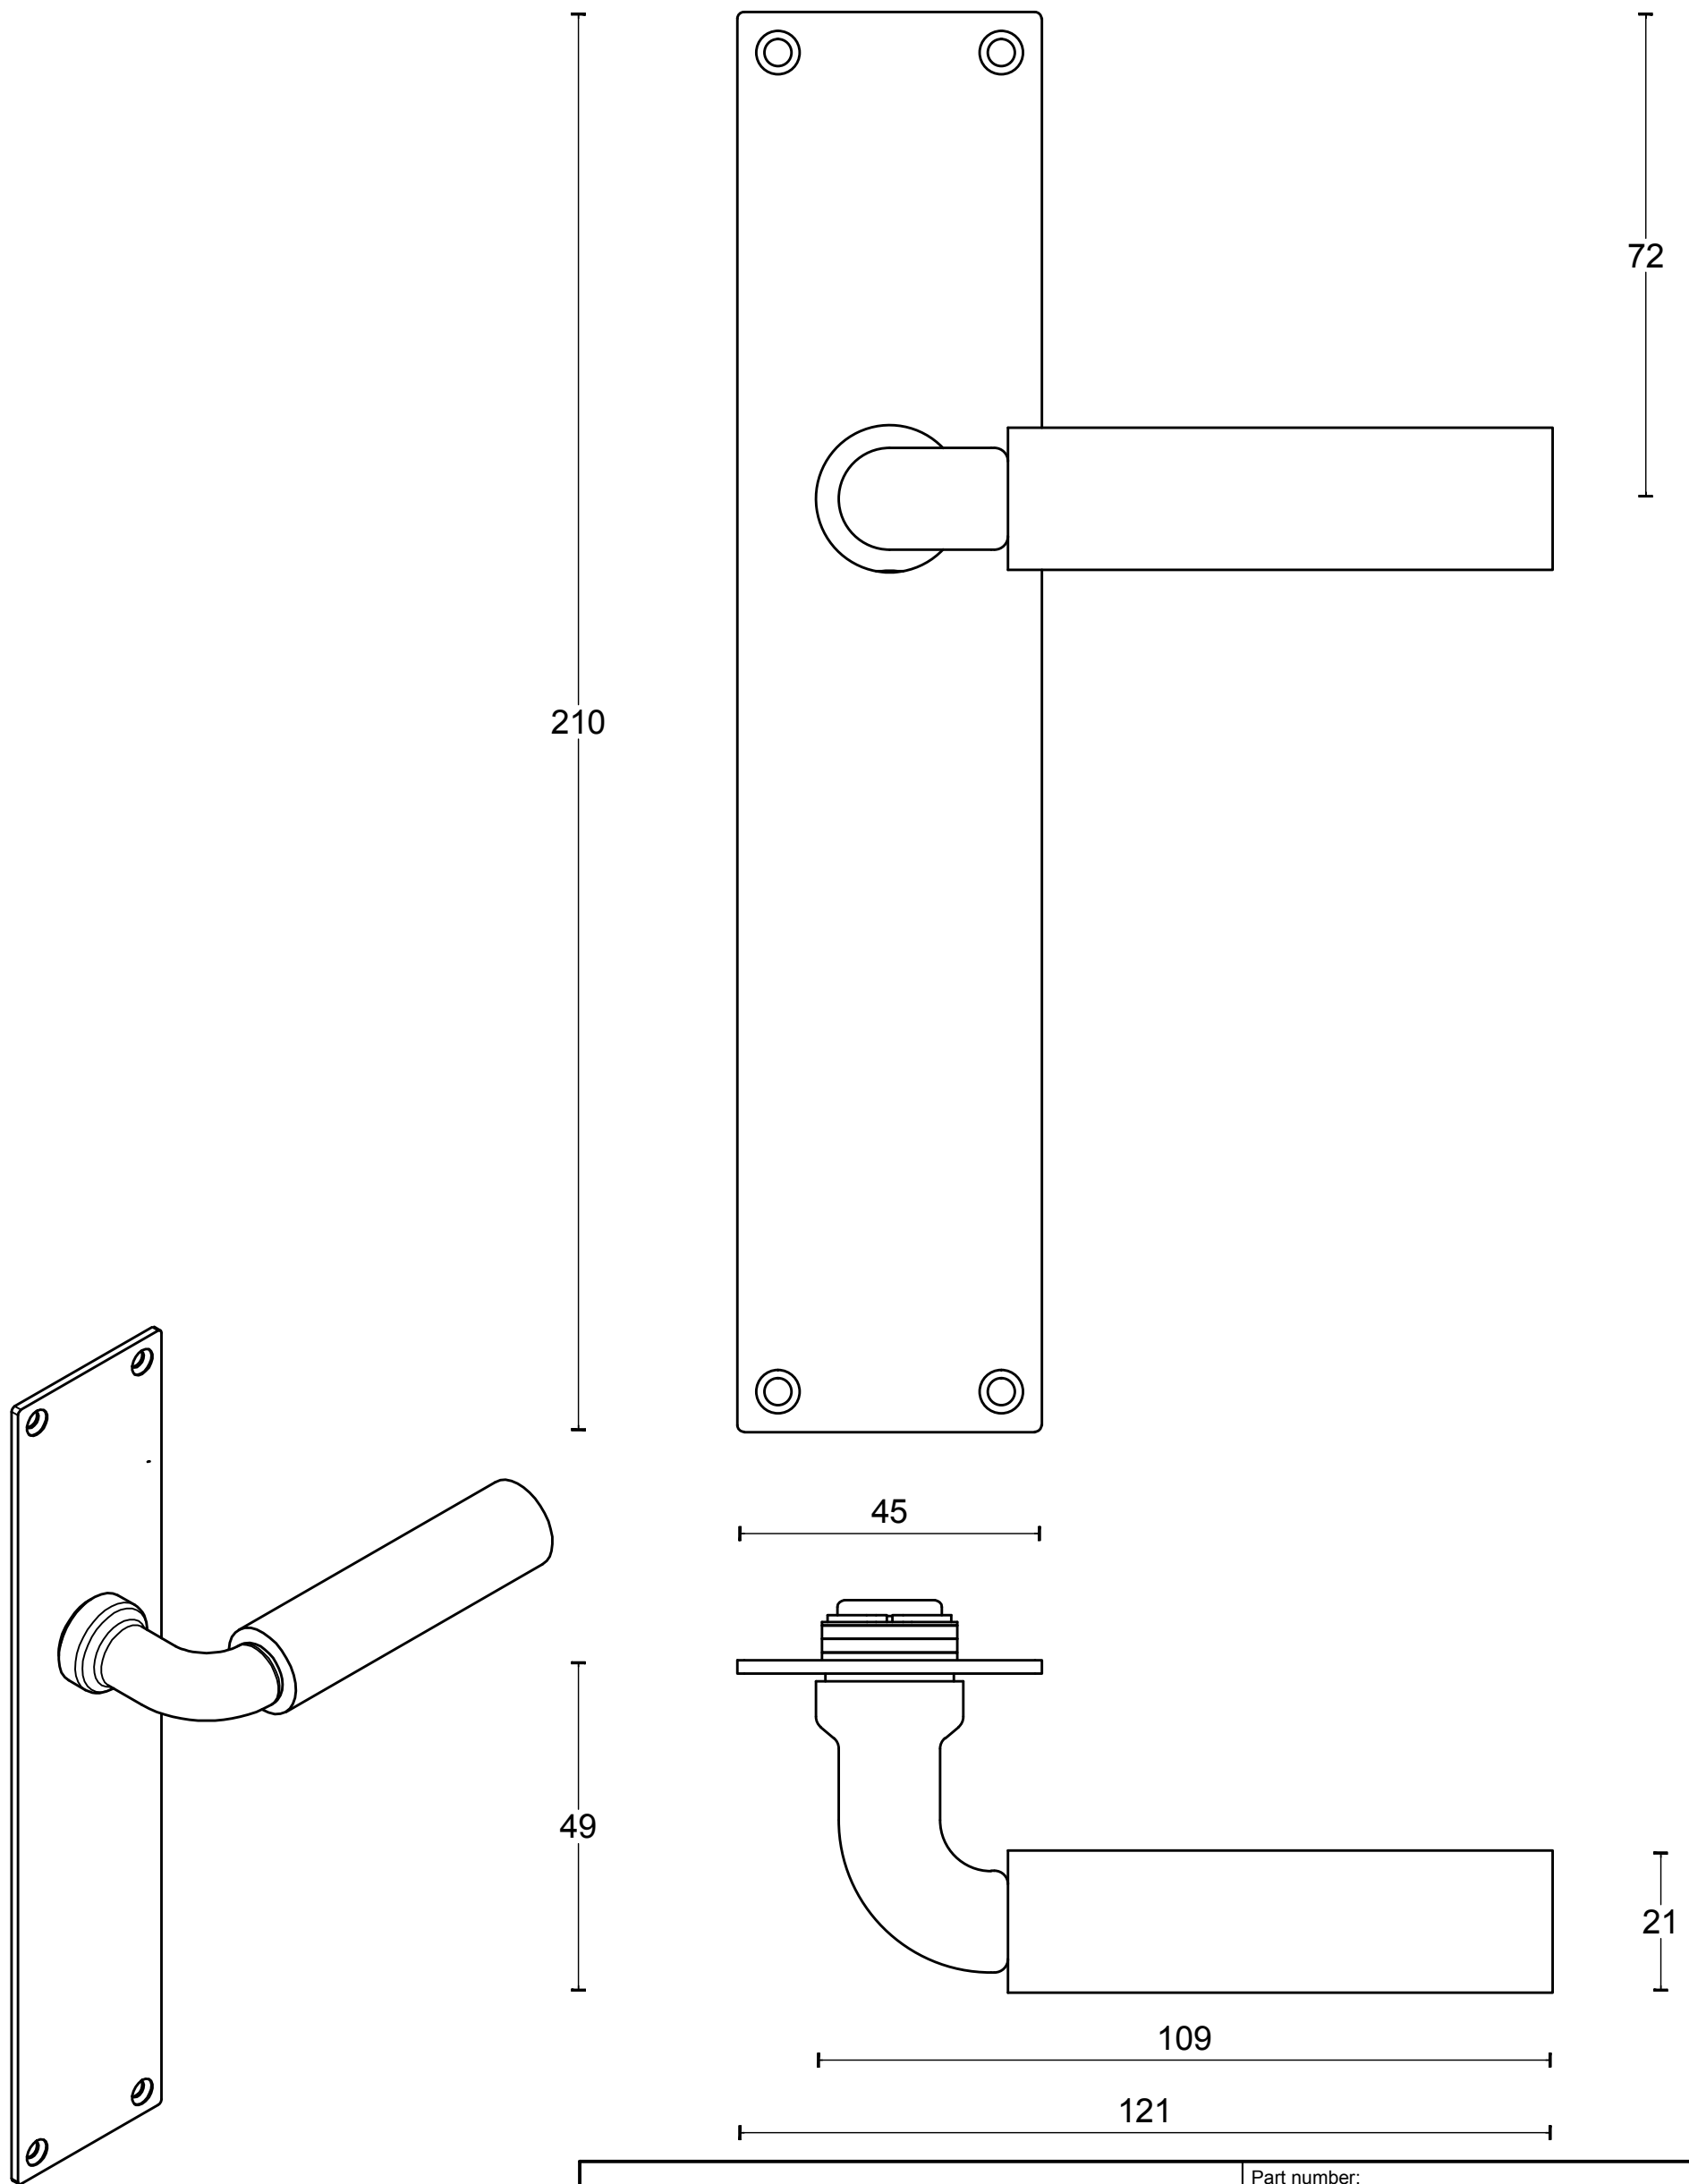

# 1923MPSFC

solid unsprung lever handle on plate

<b>FORMANI</b> <sup>®</sup>		Part number:	
		Description:	
Doc no.: 0301D002 1923MPSFC V01.dwg	Drawn by: Christian Brimbois	Creation date: 19-12-2014	Format: <b>A3</b>
FORMANI HOLLAND B.V. Formani FROM TWO TEASE ARCHITECTURAL HARDWARE www.twotease.com.au info@twotease.com.au			