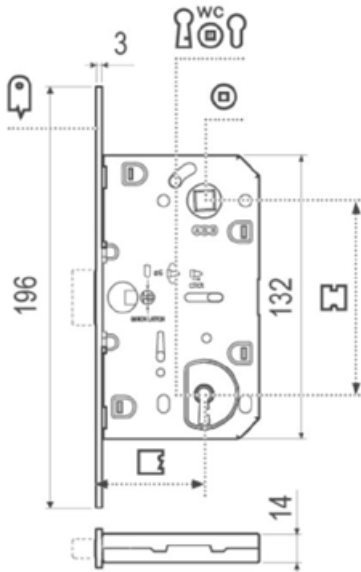

BASICS LEVER (LB2)

FORMANI

Shown above: LB2-19 - Satin Stainless Steel (IN)

	Lever Handle	Code
LB2-19	Ø 19mm lever, 135mm long sprung on a rose	3701D001INXXO
LB2-22	Ø 22mm lever, 135mm long sprung on a rose	3701D022INXXO

Dust Box

Small	■	B01060.21.93
Large	■	B01060.22.93

MAGNETIC STRIKER PLATE

W/ Dust Boxes

For Sicurezza XT

Matt Chrome	B80590.12.34
Matt Black	B80590.12.93

POLARIS 2XT

Backset

HUB SIZE: 8.0mm² | 7.3mm Diamond

FINISHES: 10B Oil Rubbed Bronze
15 Satin Nickel
3 Bright Brass

Universal Hub 8mm on square & 7.3mm on diamond

Stock No.	Backset	Function	Retracting
LT843KS8B-10B	60mm	Passage	28°
LT843KS8N-15	60mm	Passage	28°
LT843KS8B-3	60mm	Passage	28°