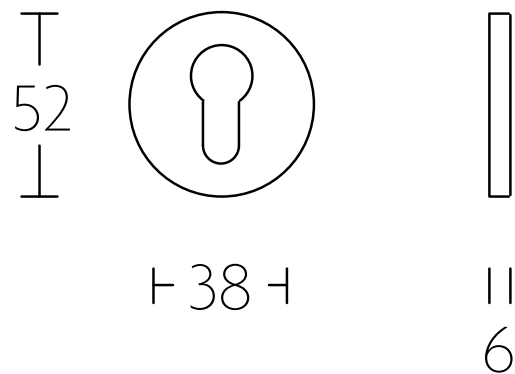

DRAWINGS

LB2-22

LBWC50

LB10

LBY50

INTERIOR DOORS

Passage /Privacy

AGB POLARIS 2XT
Magnetic Lock
+
MINIMAL PLUS XT
Magnetic Striker