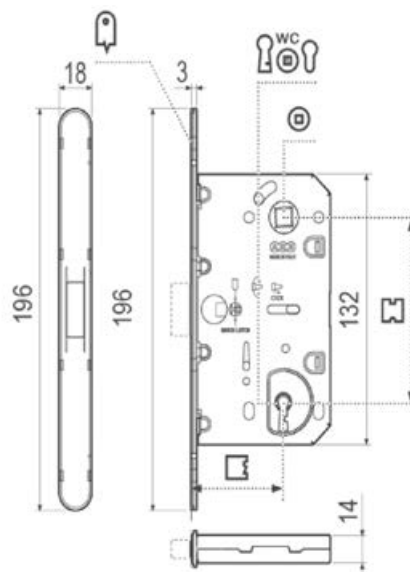

REVOLUTION XT

Backset