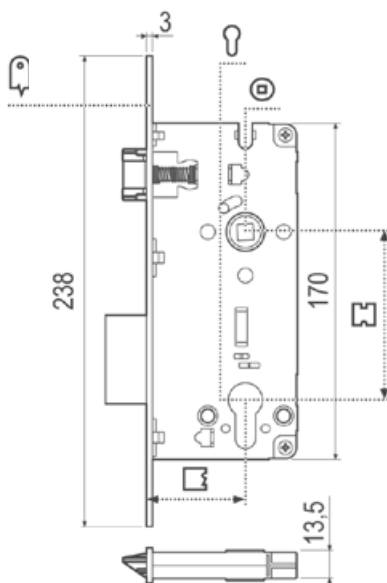

SICUREZZA 2.0

Backset