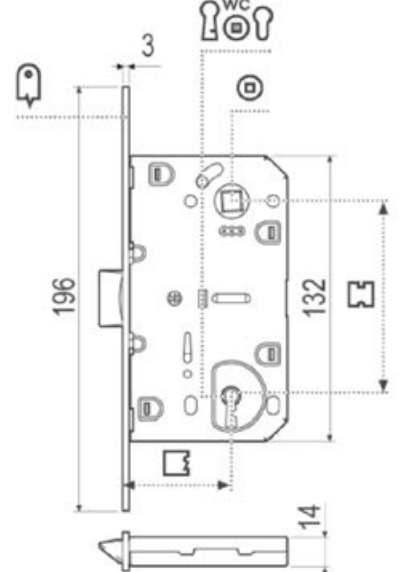

MEDIANA EVOLUTION

Backset

Euro Cylinder	50mm	B06103.50.XX
	60mm	B06103.60.XX
Passage / Bathroom	50mm	B06102.50.XX
	60mm	B06102.60.XX

Euro Cylinder	60mm	B01109.60.01
	60mm	B01108.60.01
Passage / Bathroom	60mm	B01108.60.01

Euro Cylinder	50mm	B01103.50.XX
	60mm	B01103.60.XX
Passage / Bathroom	50mm	B01102.50.XX
	60mm	B01102.60.XX