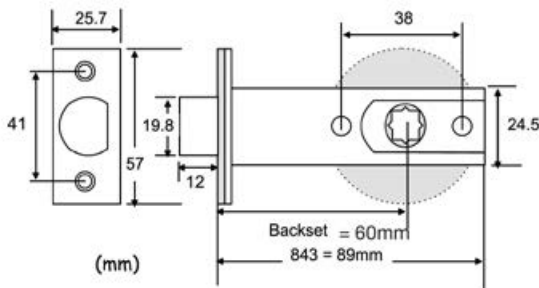

HUB SIZE: 8.0mm² | 7.3mm Diamond

FINISHES: 10B Oil Rubbed Bronze
15 Satin Nickel
3 Bright Brass

Universal Hub 8mm on square & 7.3mm on diamond

Stock No.	Backset	Function	Retracting
LT843KS8B-10B	60mm	Passage	28°
LT843KS8N-15	60mm	Passage	28°
LT843KS8B-3	60mm	Passage	28°