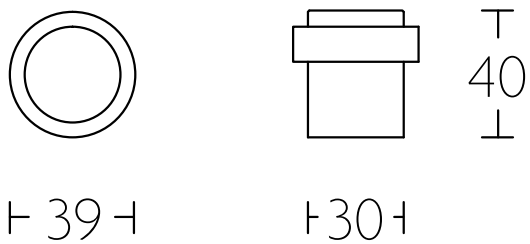

DRAWINGS

LB2-22

LBWC50

LB10

LBY50

INTERIOR DOORS

Passage /Privacy

AGB POLARIS 2XT
Magnetic Lock
+
MINIMAL PLUS XT
Magnetic Striker