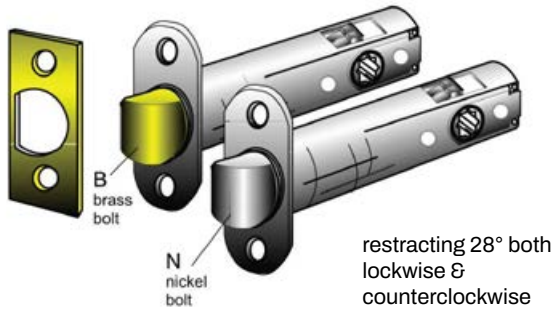

Euro Cylinder	50mm	B01103.50.XX
	60mm	B01103.60.XX
Passage / Bathroom	50mm	B01102.50.XX
	60mm	B01102.60.XX

SICUREZZA 2.0

Backset

SICUREZZA XT

Backset

Euro Cylinder	50mm	B80851.50.XX
	60mm	B80851.60.XX

Euro Cylinder	50mm	B80861.50.XX
	60mm	B80861.50.XX

AGB FINISHES

-  Enameled Brass | 03
-  Nickel Plate | 06
-  Antique Brass | 12
-  Satin Nickel | 13
-  Matt Chrome | 34
-  Matt White | FM
-  Matt Black | 93
-  Matt Brass | 23

Model: LT843

Models L T843 Tubular Latch has a unique design - requiring only 28 degrees, both clockwise and counter-clockwise rotations on either side to retract the Bolt.