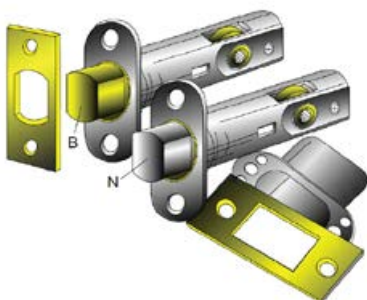

The forged solid brass Bolt is reversible to facilitate door handing; supplied with satin brass "B" or satin nickel "N" finishes.

The housing features with a pair of 38mm center to center holes, allowing trim / rosette through bolting mount horizontally. The 28 degree short retracting Latches are assembled with Knob strength only. Power Pack (L T-RS150) or a similar assist spring cage on each side is recommended for Lever application if the lever is of heavy construction/weight.

HUB SIZE: 8.0mm² | 7.3mm Diamond

FINISHES: 10B Oil Rubbed Bronze
15 Satin Nickel
3 Bright Brass

Universal Hub 8mm on square & 7.3mm on diamond

Stock No.	Backset	Function	Retracting
LT843KS8B-10B	60mm	Passage	28°
LT843KS8N-15	60mm	Passage	28°
LT843KS8B-3	60mm	Passage	28°

Furnished with Faceplate, LTST-182 'T' Strike, mounting screws and Dust Box as standard

Stock No.	Backset	Function
LT783MB-10B	60mm	Passage
LT783MB-15	60mm	Passage
LT783MB-3	60mm	Passage

LT-RS150
Power pack is recommended when a pair of heavy Lever is applied

Models: LT783

MATCHING PRIVACY BOLTS

Star hub 5mm on square and diamond

FINISHES:
Oil Rubbed Bronze 10B
Satin Nickel 15
Bright Brass 3