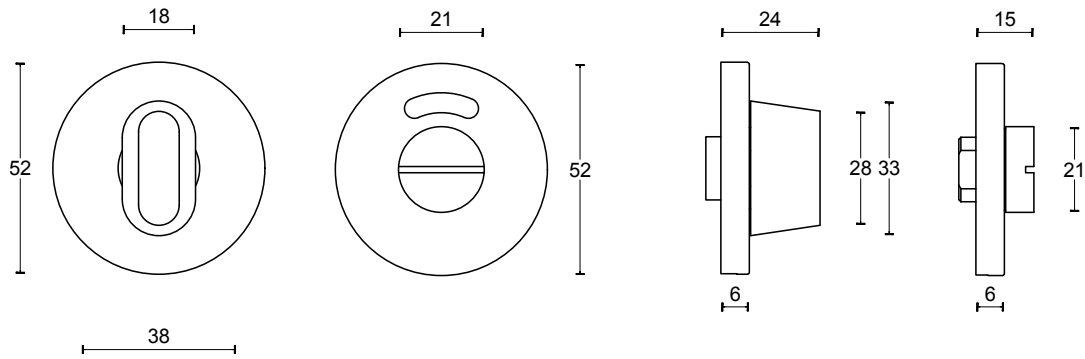

LB2-22

LBWC50

LB10

LBY50