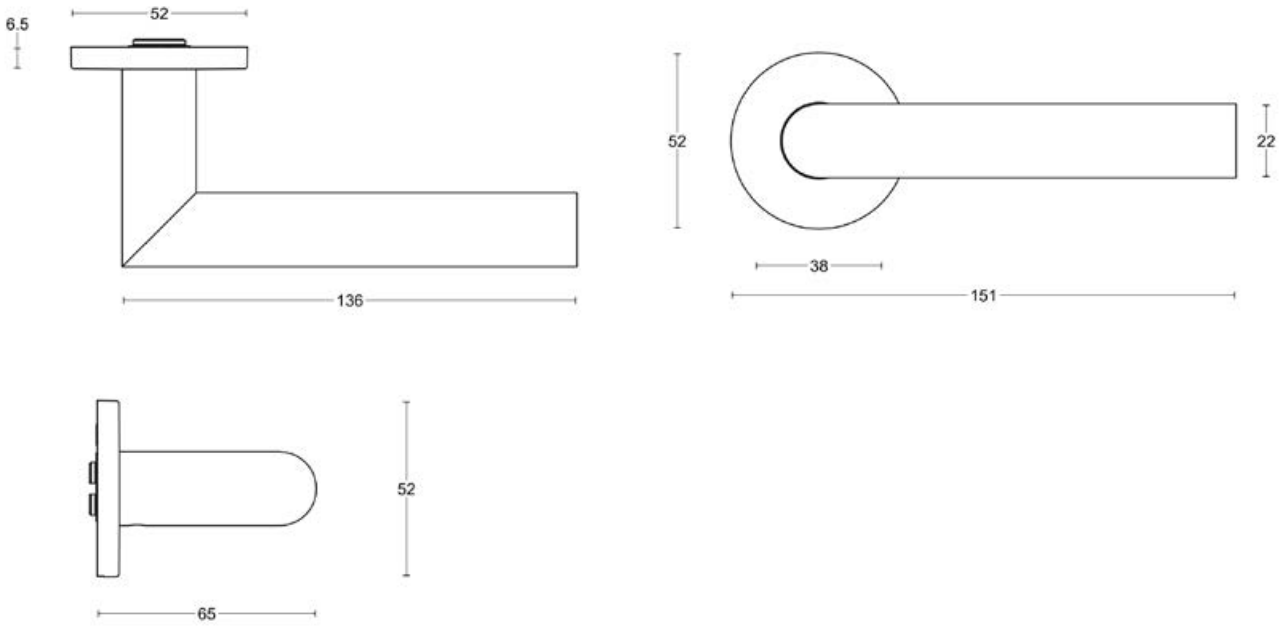

LB2-22

LBWC50

LB10

LBY50