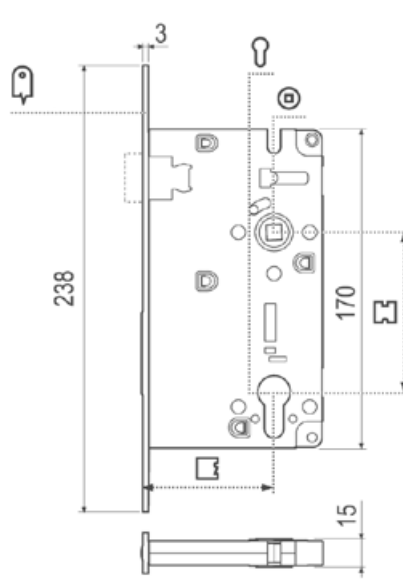

SICUREZZA XT

Backset

Euro Cylinder	50mm	B80851.50.XX
	60mm	B80851.60.XX

Euro Cylinder	50mm	B80861.50.XX
	60mm	B80861.50.XX

AGB FINISHES

- Enameled Brass | 03
- Nickel Plate | 06
- Antique Brass | 12
- Satin Nickel | 13
- Matt Chrome | 34
- Matt White | FM
- Matt Black | 93
- Matt Brass | 23