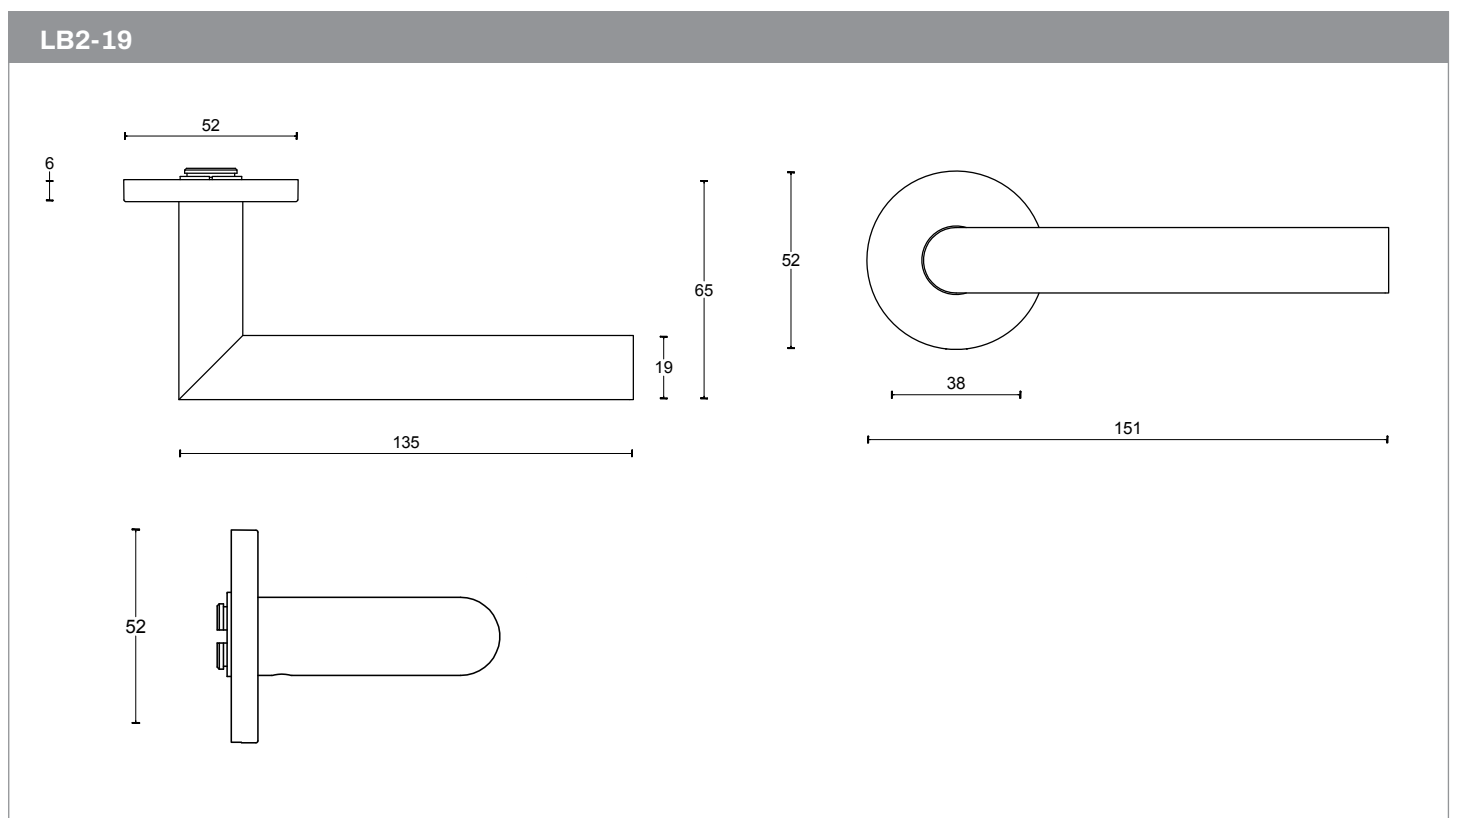

HOLLOW HANDLE

Code can be broken down into the following grade/ digits:

1. CATEGORY OF USE [3]

High frequency of use by public or others with little incentive to exercise care and with a high chance of misuse, e.g. public office doors. *Hollow handle.*

2. DURABILITY [7]

200,000 cycles

3. TEST DOOR MASS [-]

No Classification

4. FIRE RESISTANCE [B]

Suitable for use on fire/smoke door assemblies (tested with 200,000 test cycles)

5. SAFETY [0]

Normal use

6. CORROSION RESISTANCE [3]

High Resistance – 96 hours of salt spray test

7. SECURITY [0]

Not suitable for burglary resistant doors

8. TYPE OF OPERATION [B]

Spring Loaded levers

[View more info on FORMANI classifications](#)

DRAWINGS