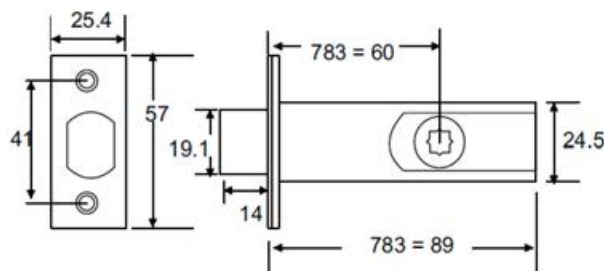

Models: LT783

MATCHING PRIVACY BOLTS

Star hub 5mm on square and diamond

FINISHES:
Oil Rubbed Bronze 10B
Satin Nickel 15
Bright Brass 3