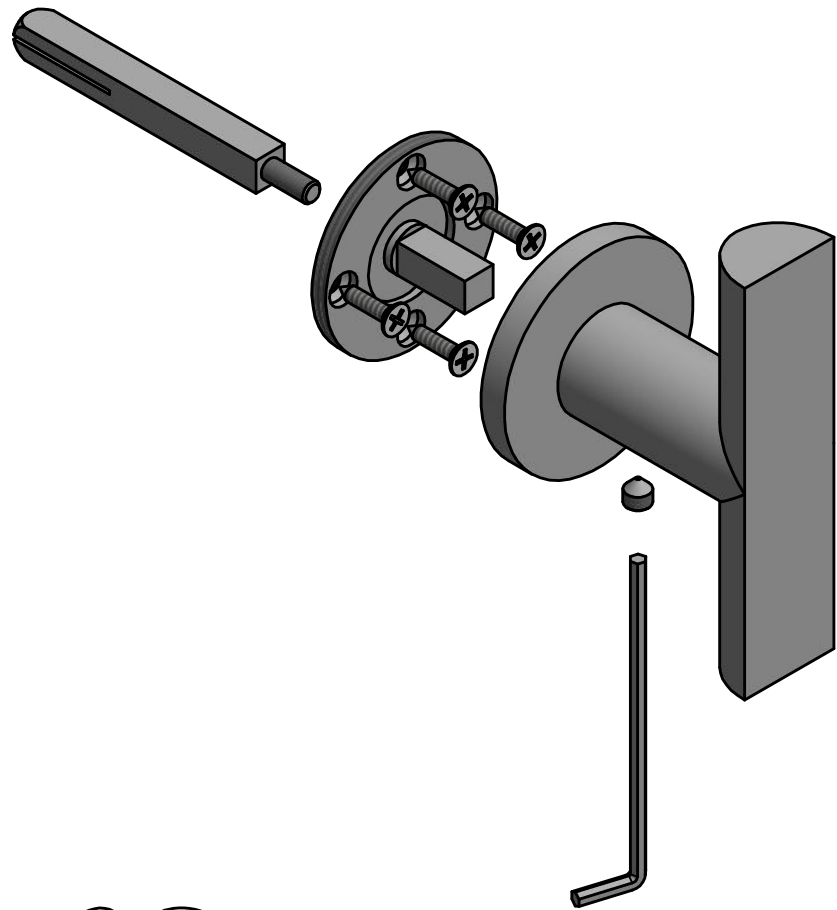

PBA200V

solid front door knob
stainless steel

TWO TEASE
ARCHITECTURAL HARDWARE

| | | | |
|-----------------------------------|--------------------------|---------------------------------------------------------------------------------------------------------------------------------------------------------------------------|-----------|
| FORMANI® | | Part number: | |
| Doc no.: 3702K001 PBA200V V01.dwg | | PBA200V | Format: |
| Drawn by: Christian Brimbois | Creation date: 5-10-2018 | | A3 |
| FORMANI HOLLAND B.V. | | Formani FROM TWO TEASE ARCHITECTURAL HARDWARE www.twotease.com.au info@twotease.com.au | |