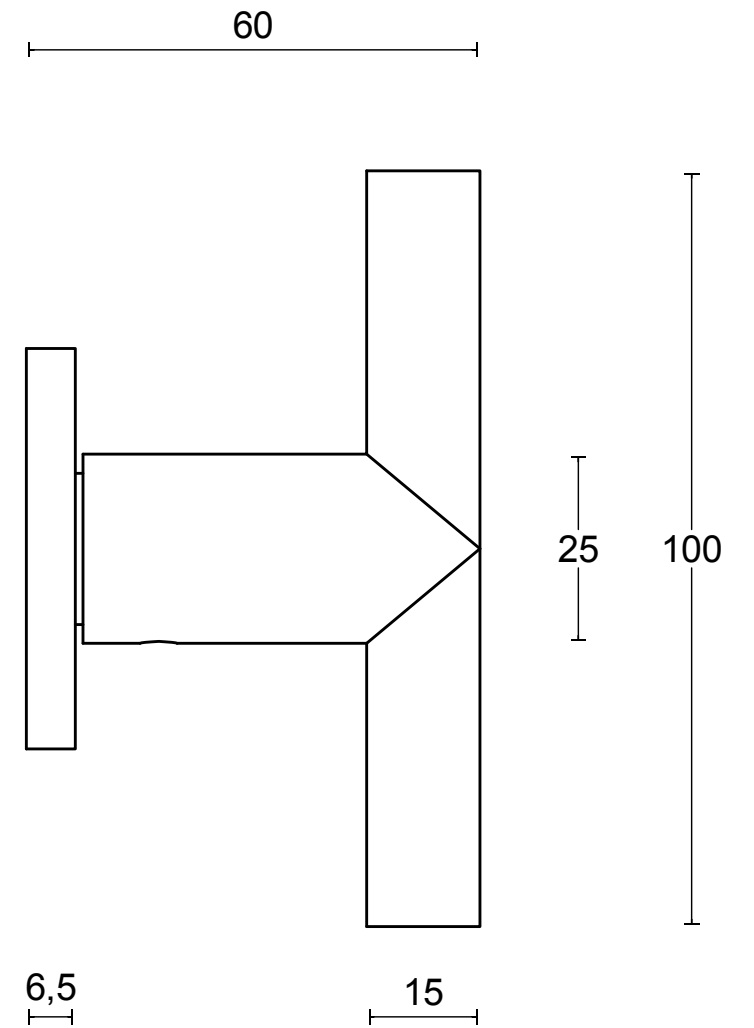

PBA200V

solid front door knob
stainless steel

TWO TEASE
ARCHITECTURAL HARDWARE

| | | | |
|-----------------------------------|--------------------------|---------------------------------------------------------------------------------------------------------------------------------------------------------------------------|-----------|
| FORMANI® | | Part number: | |
| Doc no.: 3702K001 PBA200V V01.dwg | | PBA200V | Format: |
| Drawn by: Christian Brimbois | Creation date: 5-10-2018 | | A3 |
| FORMANI HOLLAND B.V. | | Formani FROM TWO TEASE ARCHITECTURAL HARDWARE www.twotease.com.au info@twotease.com.au | |