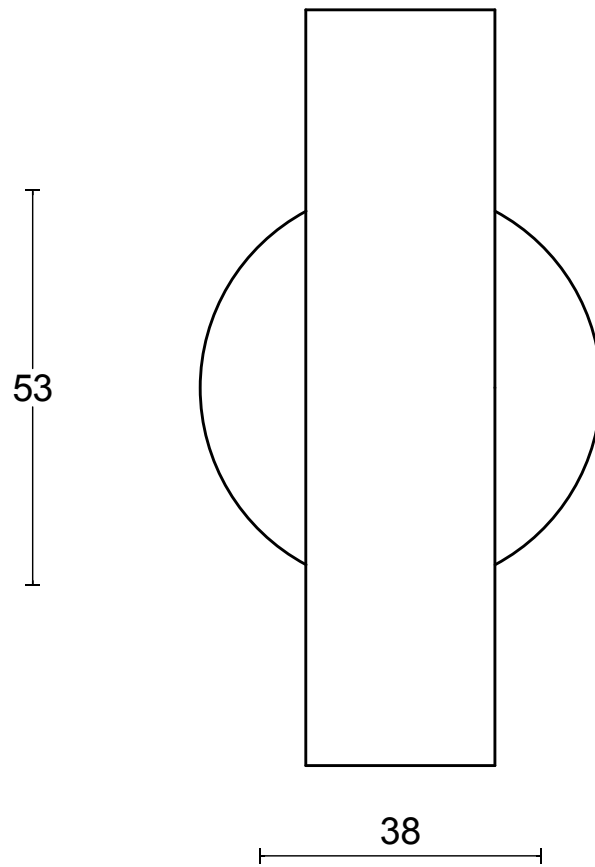

PBA200V

solid front door knob
stainless steel

TWO TEASE
ARCHITECTURAL HARDWARE

| | | | |
|-----------------------------------|--------------------------|---------------------------------------------------------------------------------------------------------------------------------------------------------------------------|-----------|
| FORMANI® | | Part number: | |
| Doc no.: 3702K001 PBA200V V01.dwg | | PBA200V | Format: |
| Drawn by: Christian Brimbois | Creation date: 5-10-2018 | | A3 |
| FORMANI HOLLAND B.V. | | Formani FROM TWO TEASE ARCHITECTURAL HARDWARE www.twotease.com.au info@twotease.com.au | |