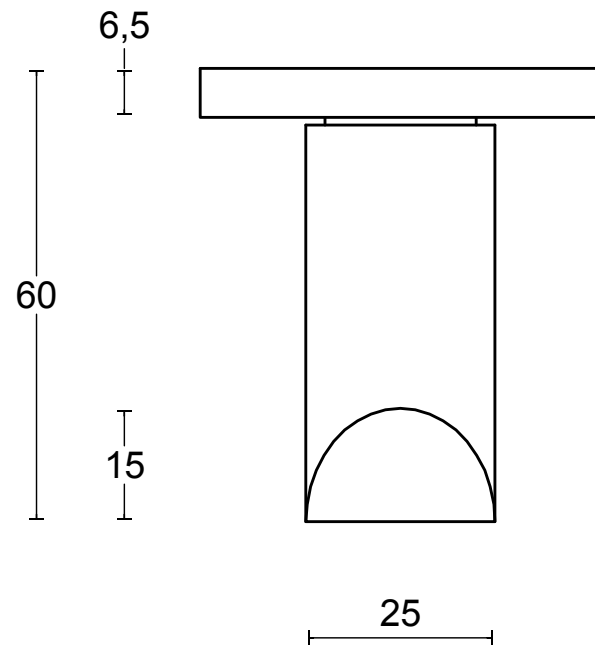

PBA200V

solid front door knob
stainless steel

TWO TEASE
ARCHITECTURAL HARDWARE

| | | | |
|-----------------------------------|--------------------------|---------------------------------------------------------------------------------------------------------------------------------------------------------------------------|-----------|
| FORMANI® | | Part number: | |
| Doc no.: 3702K001 PBA200V V01.dwg | | PBA200V | Format: |
| Drawn by: Christian Brimbois | Creation date: 5-10-2018 | | A3 |
| FORMANI HOLLAND B.V. | | Formani FROM TWO TEASE ARCHITECTURAL HARDWARE www.twotease.com.au info@twotease.com.au | |