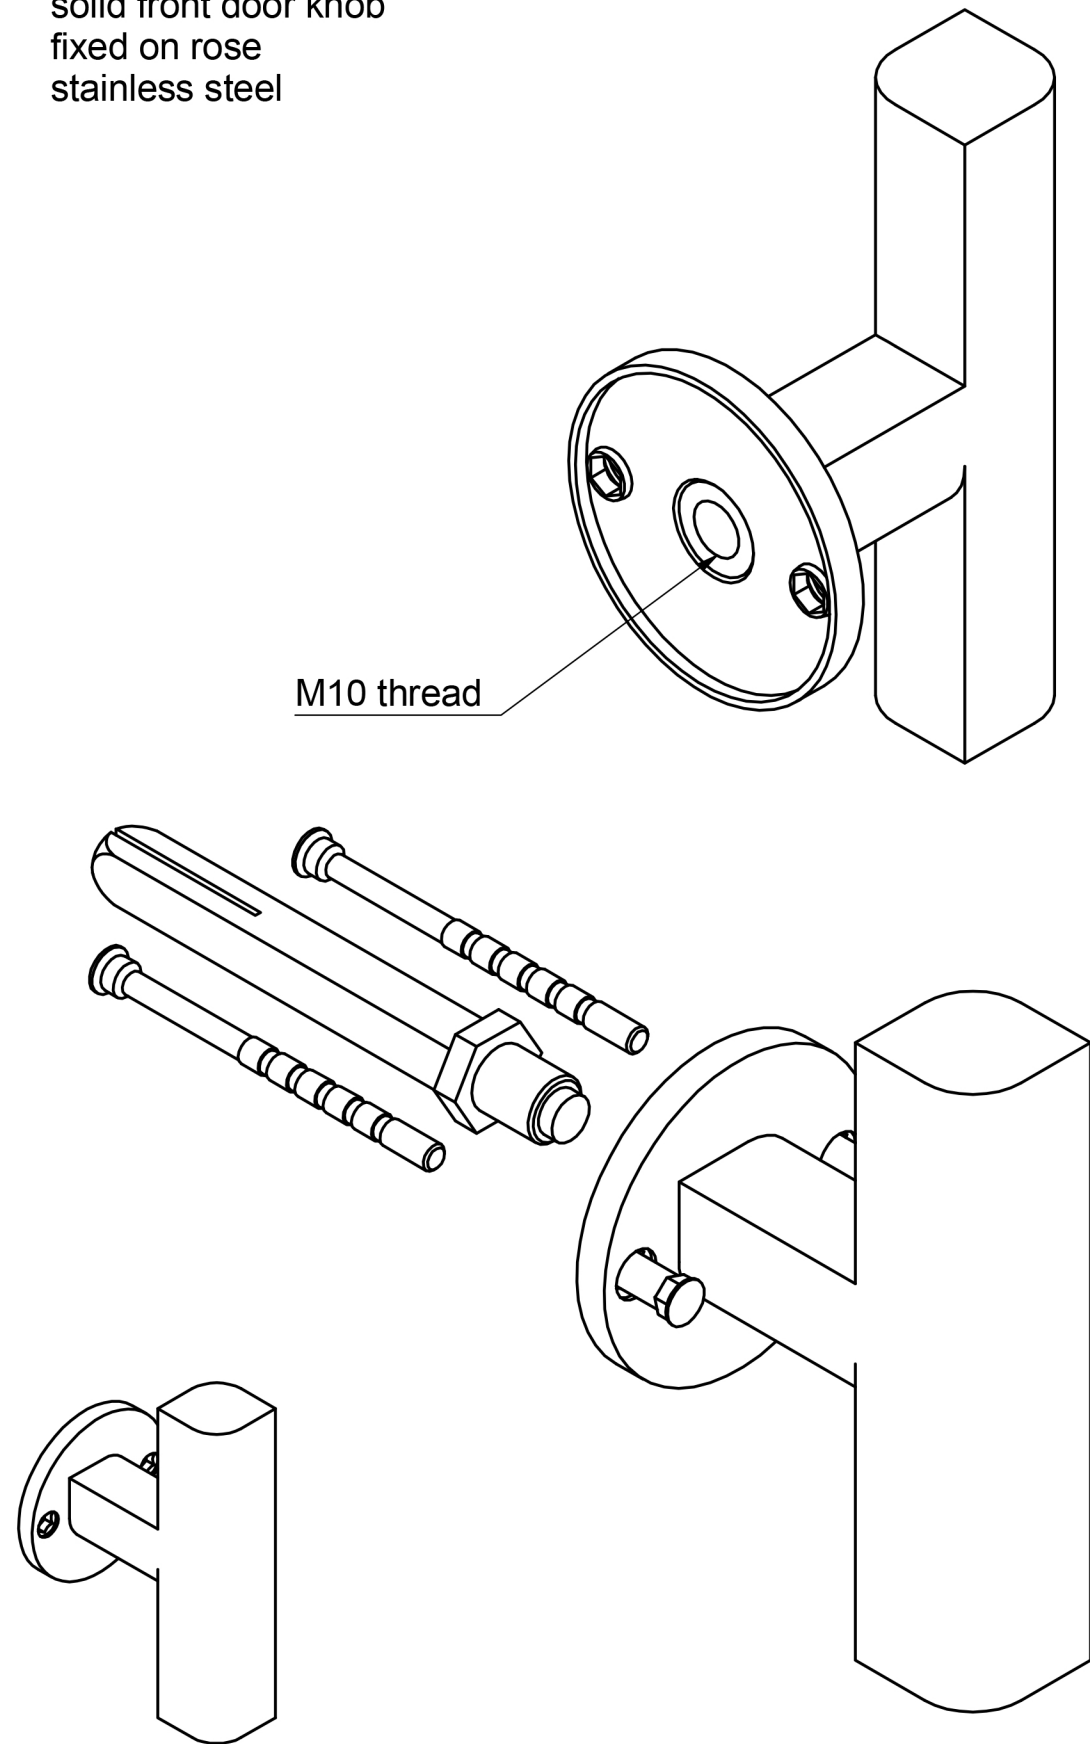

PBT23V/50

solid front door knob
fixed on rose
stainless steel

FORMANI [®]		Part number:	
		Description: PBT23V/50	
Doc no.: 2702K003 PBT23V 50 V02.dwg	Creation date: 27-3-2013		Format: A3
Drawn by: Christian Brimbois	Formani Holland B.V. FROM TWO TEASE ARCHITECTURAL HARDWARE		www.twotease.com.au info@twotease.com.au