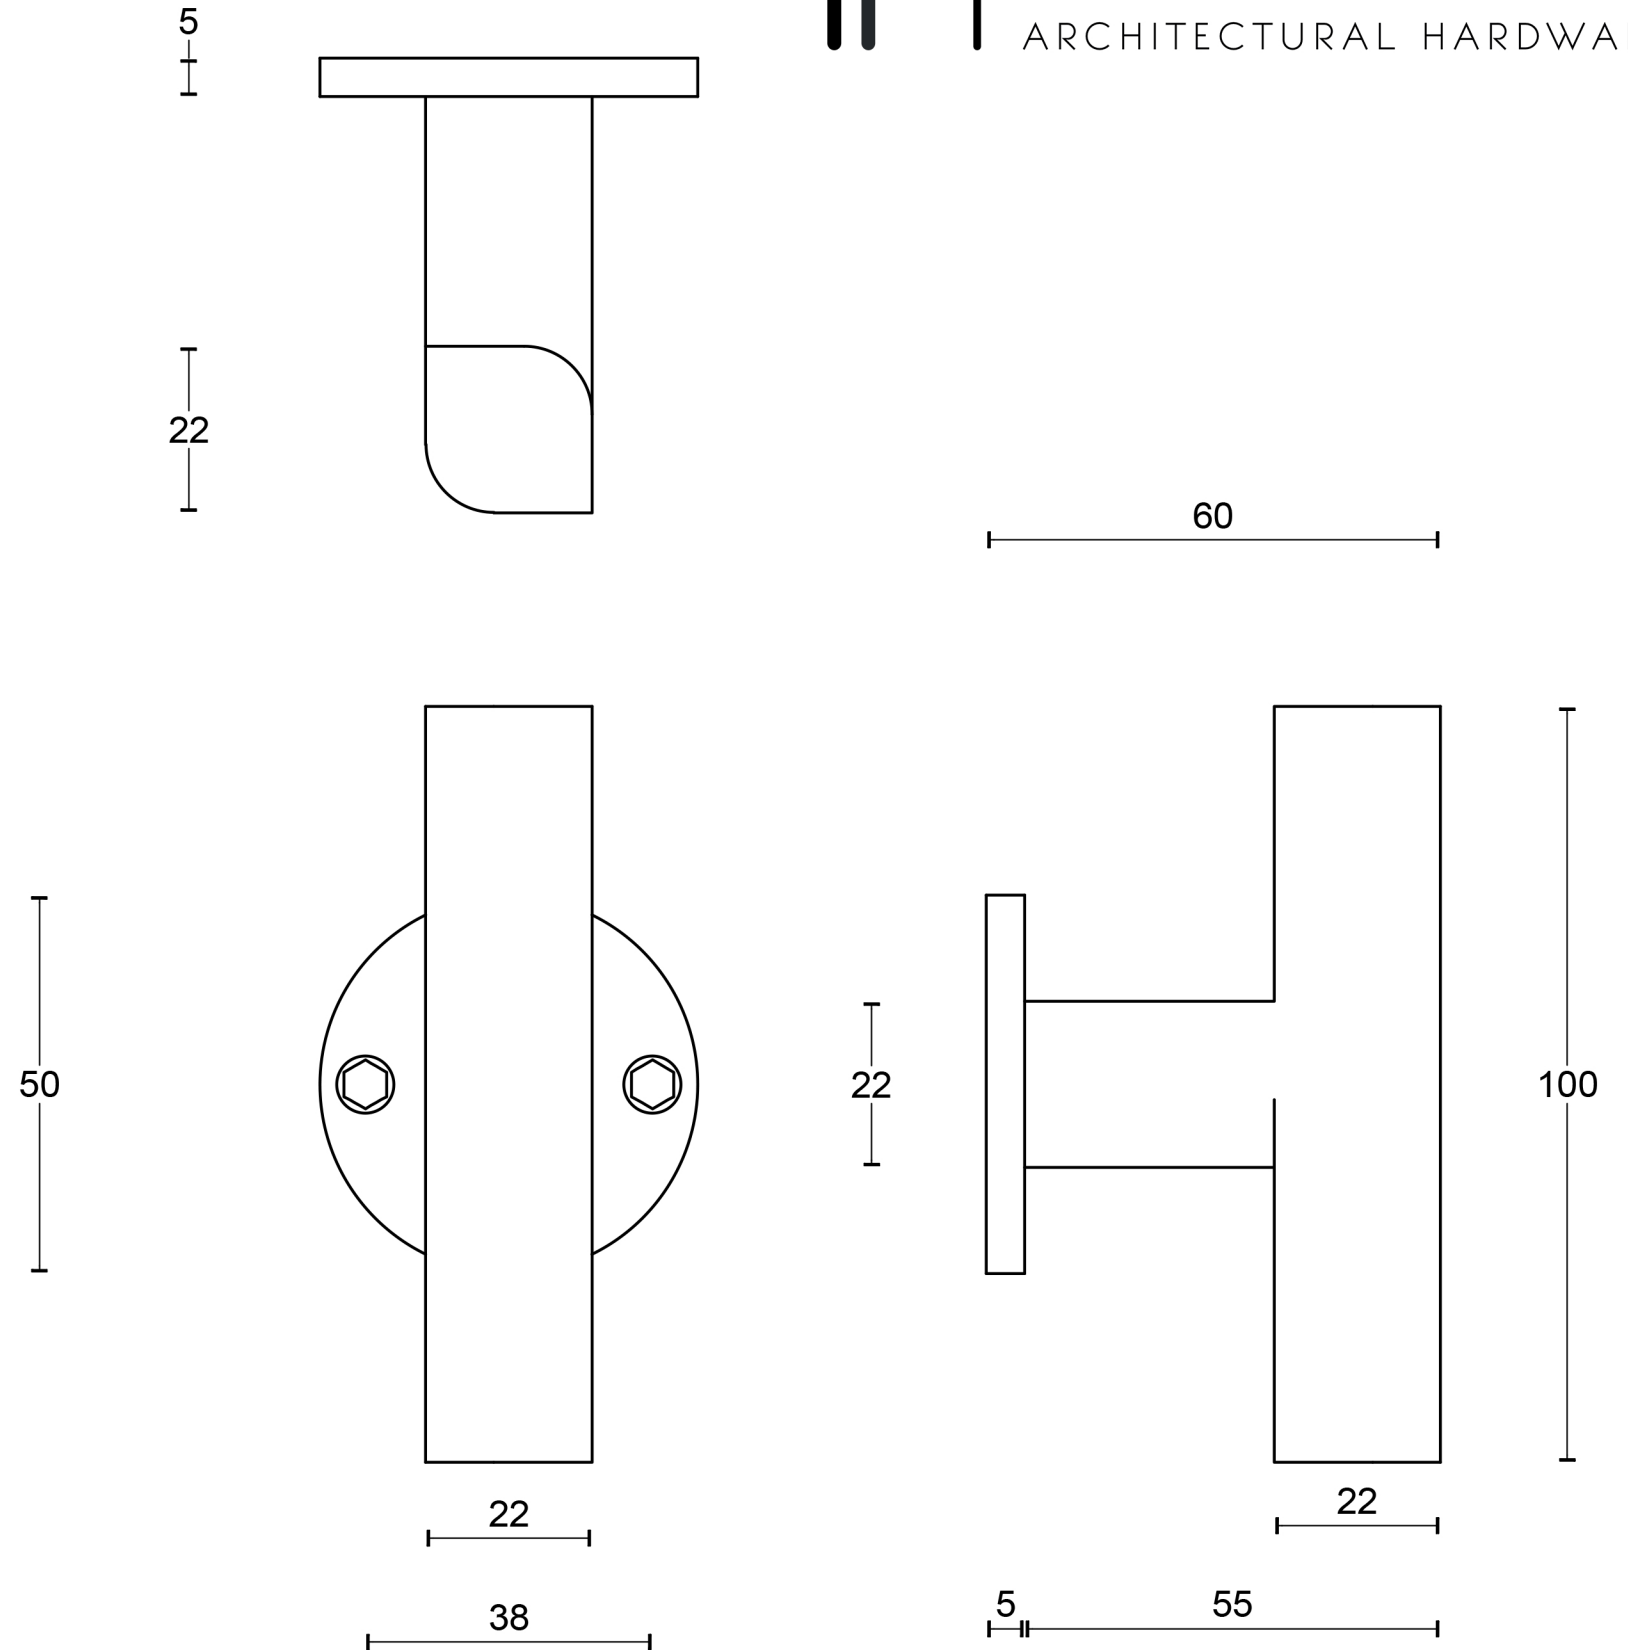

PBT23V/50

solid front door knob
fixed on rose
stainless steel

FORMANI [®]		Part number:	
		Description: PBT23V/50	
Doc no.: 2702K003 PBT23V 50 V02.dwg	Creation date: 27-3-2013		Format: A3
Drawn by: Christian Brimbois	Formani Holland B.V. FROM TWO TEASE ARCHITECTURAL HARDWARE		www.twotease.com.au info@twotease.com.au