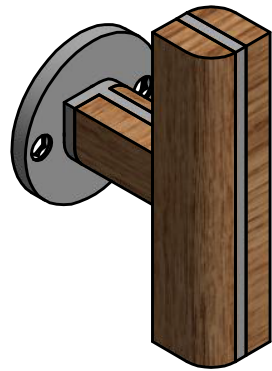

PBT22/50

solid sprung lever handle attached to rose
 ideal lock backset 60mm
 stainless steel/oak wood

FORMANI®		Part number:	
Doc no.: 2701D020 PBT22 50 V02.dwg	Drawn by: Christian Brimbois	Creation date: 26-3-2013	Format: A3
Formani Holland B.V. Formani FROM TWO TEASE ARCHITECTURAL HARDWARE		www.twotease.com.au info@twotease.com.au	

PBT22/50