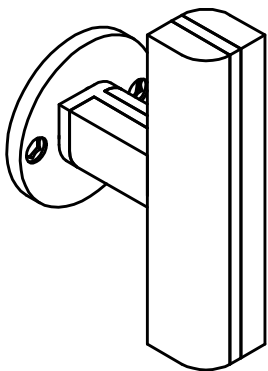

PBT22/50

solid sprung lever handle attached to rose
 ideal lock backset 60mm
 stainless steel/oak wood

FORMANI®		Part number:	
Doc no.: 2701D020 PBT22 50 V02.dwg	Drawn by: Christian Brimbois	Creation date: 26-3-2013	Format: A3
Formani Holland B.V. Formani FROM TWO TEASE ARCHITECTURAL HARDWARE		www.twotease.com.au info@twotease.com.au	

PBT22/50