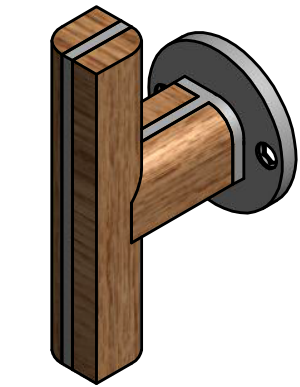

PBT22/50

solid sprung lever handle attached to rose
 ideal lock backset 60mm
 stainless steel/oak wood

FORMANI®		Part number:	
Doc no.: 2701D020 PBT22 50 V02.dwg	Drawn by: Christian Brimbois	Creation date: 26-3-2013	Format: A3
Formani Holland B.V. Formani FROM TWO TEASE ARCHITECTURAL HARDWARE		www.twotease.com.au info@twotease.com.au	

PBT22/50