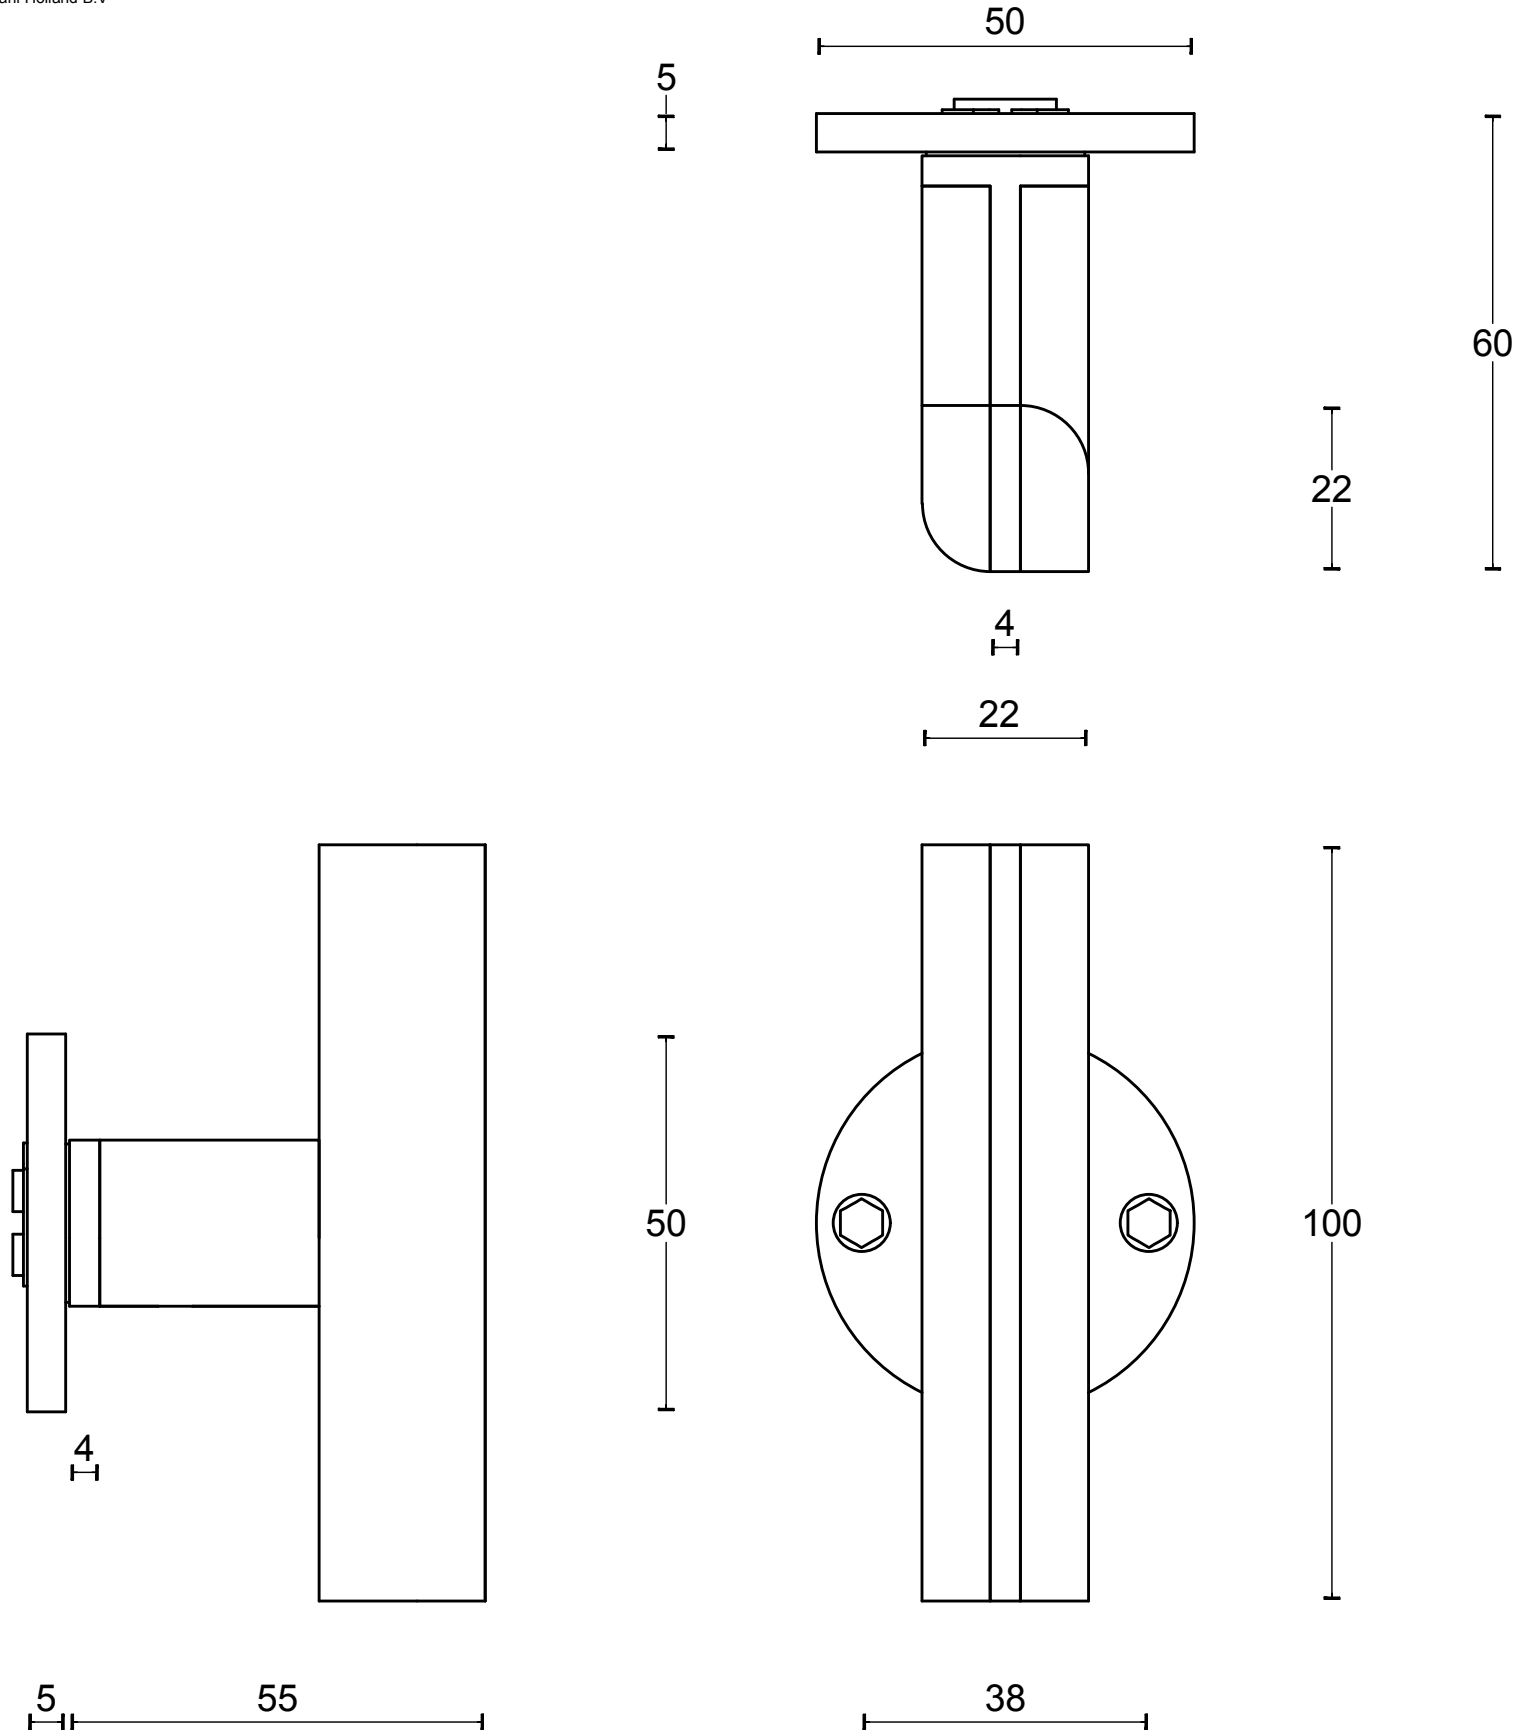

PBT22/50

solid sprung lever handle attached to rose
 ideal lock backset 60mm
 stainless steel/oak wood

FORMANI®		Part number:	
Doc no.: 2701D020 PBT22 50 V02.dwg	Drawn by: Christian Brimbois	Creation date: 26-3-2013	Format: A3
Formani Holland B.V. Formani FROM TWO TEASE ARCHITECTURAL HARDWARE		www.twotease.com.au info@twotease.com.au	

PBT22/50