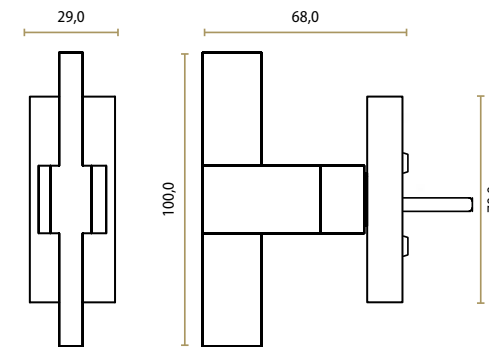

WINDOW HANDLES

Ville | It's a Roel Design
Aged Gold
J-1990-GA

Ville | It's a Roel Design
Old Silver
J-1990-OS

Ville | It's a Roel Design
Aged Bronze
J-1990-AB

Ville | It's a Roel Design
Black
J-1990-BK