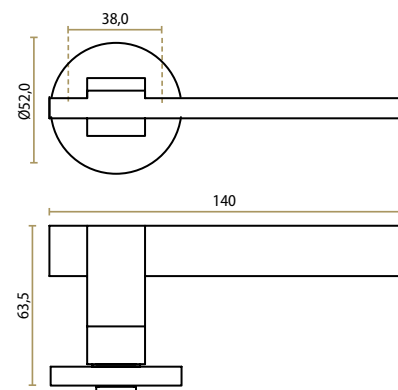

VILLE

DOOR & WINDOW HARDWARE

LEVER HANDLES

Ville | It's a Roel Design
Aged Gold
J-1950-GA
Spring loaded

Ville | It's a Roel Design
Old Silver
J-1950-OS
Spring loaded

Ville | It's a Roel Design
Aged Bronze
J-1950-AB
Spring loaded

Ville | It's a Roel Design
Black
J-1950-BK
Spring loaded

VILLE

DOOR & WINDOW HARDWARE