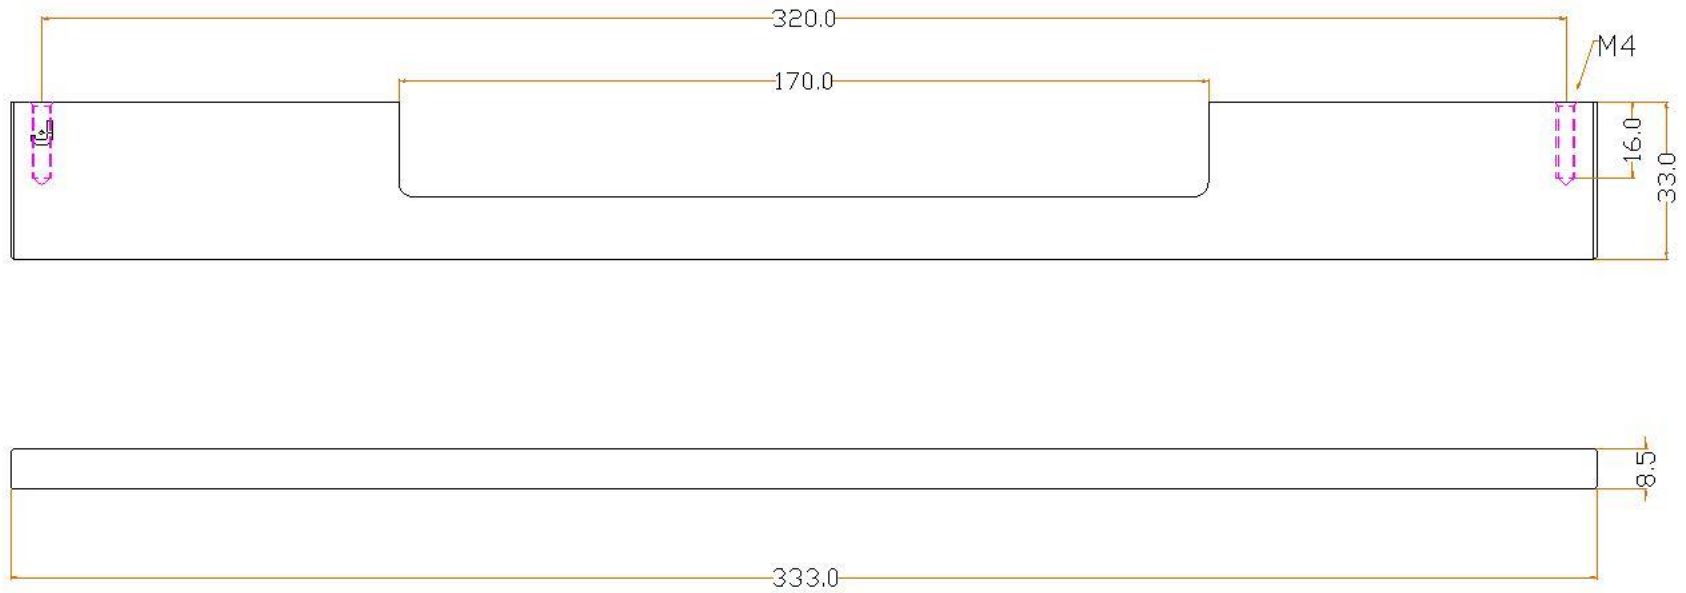

J JOLIE

TT | TWO TEASE
ARCHITECTURAL HARDWARE

info@twotease.com.au www.twotease.com.au

MATERIAL	FINISH	SCALE	DESCRIPTION
BRASS	GA ,AB OS ,BK	NTS	CABINET KNOB SYMM 320 mm
PROJN.	UNIT	DATE	ITEM CODE
	MM	12.05.15	J-0709