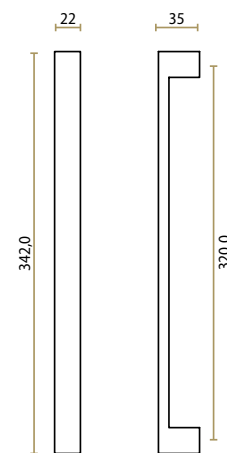

REBEL

PULL HANDLES | CABINET HANDLES

Solid brass, sand casting, handmade by artisans.

The collection consists of one size of cabinet handles 320mm. Suitable as a pull handle including back to back fixing.

The Rebel compliments the square designs of One and Carre, as well as Brute and Contour.

Available in Aged Gold, Aged Bronze, Old Silver, Black.

Rebel | Jolie Design
Aged Gold
J-1409-GA

Rebel | Jolie Design
Old Silver
J-1409-OS