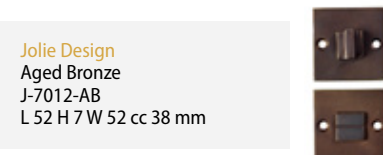

Jolie Design
Aged Bronze
J-7029-AB
Ø 52 H 7 cc 38 mm

Jolie Design
Old Silver
J-7029-OS
Ø 52 H 7 cc 38 mm

Jolie Design
Black
J-7029-BK
Ø 52 H 7 cc 38 mm

ACCESSORIES

SECURITY ROSE