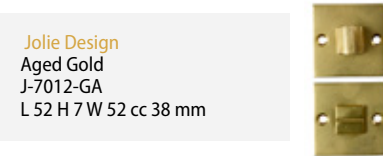

Jolie Design
Aged Gold
J-7018-GA
Ø 52 H 7 cc 38 mm

Jolie Design
Aged Bronze
J-7018-AB
Ø 52 H 7 cc 38 mm

Jolie Design
Old Silver
J-7018-OS
Ø 52 H 7 cc 38 mm

Jolie Design
Black
J-7018-BK
Ø 52 H 7 cc 38 mm

Jolie Design
Aged Gold
J-7029-GA
Ø 52 H 7 cc 38 mm

Jolie Design
Aged Bronze
J-7029-AB
Ø 52 H 7 cc 38 mm

Jolie Design
Old Silver
J-7029-OS
Ø 52 H 7 cc 38 mm

Jolie Design
Black
J-7029-BK
Ø 52 H 7 cc 38 mm

ACCESSORIES

SECURITY ROSE