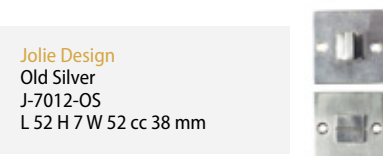

Jolie Design
Aged Gold
J-7018-GA
Ø 52 H 7 cc 38 mm

Jolie Design
Aged Bronze
J-7018-AB
Ø 52 H 7 cc 38 mm

Jolie Design
Old Silver
J-7018-OS
Ø 52 H 7 cc 38 mm

Jolie Design
Black
J-7018-BK
Ø 52 H 7 cc 38 mm

Jolie Design
Aged Gold
J-7029-GA
Ø 52 H 7 cc 38 mm

Jolie Design
Aged Bronze
J-7029-AB
Ø 52 H 7 cc 38 mm

Jolie Design
Old Silver
J-7029-OS
Ø 52 H 7 cc 38 mm

Jolie Design
Black
J-7029-BK
Ø 52 H 7 cc 38 mm

ACCESSORIES

SECURITY ROSE