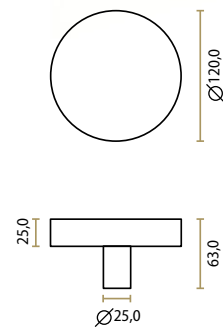

LUNE

DOOR KNOBS

Lune | Jolie Design
Aged Gold
J-1612-GA