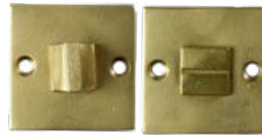

Specifications details

LIV LEVER

JOLIE | Roel Vandabeek

It's a Roel Design

Shown above: Aged Gold

Material	Sand-Casted Solid Brass	J-2150	Lever Handle 144mm Length 52mm ² square rose Spring Loaded
Available Finishes	Aged Bronze Satin Black Old Silver Aged Gold	J-7012	Privacy Set 52mm ² square
		J-7027	Key Escutcheon 52mm ² square (H) 7.5mm

Available Finishes	J-2150 Door Handle	J-7012 Privacy	J-7027 Key Escutcheon
---------------------------	------------------------------	--------------------------	---------------------------------

AGED GOLD | GA

J-2150-GA

J-7012-GA

J-7027-GA

BLACK | BK

J-2150-BK

J-7012-BK

J-7027-BK

OLD SILVER | OS

J-2150-OS

J-7012-OS

J-7027-OS

AGED BRONZE | AB

J-2150-AB

J-7012-AB

J-7027-AB

J-2150