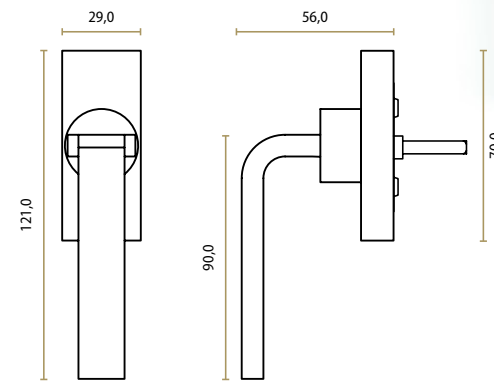

WINDOW HANDLES