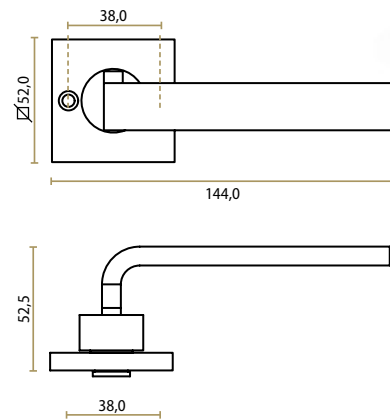

LEVER HANDLES