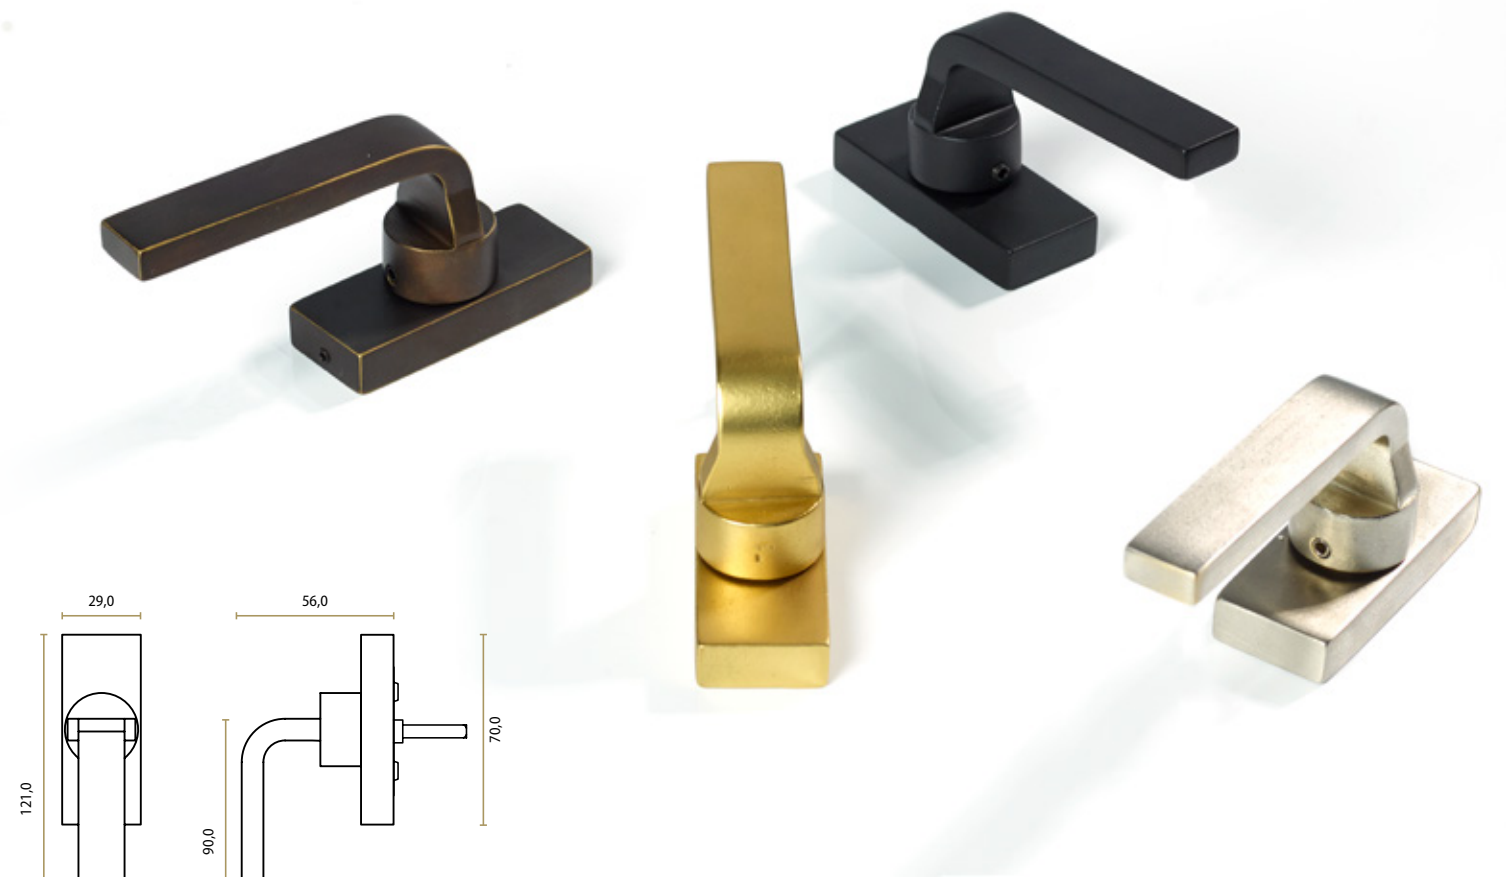

LEVER HANDLES

Liv | It's a Roel Design
Aged Gold
J-2150-GA
Spring loaded

Liv | It's a Roel Design
Old Silver
J-2150-OS
Spring loaded

Liv | It's a Roel Design
Aged Bronze
J-2150-AB
Spring loaded

Liv | It's a Roel Design
Black
J-2150-BK
Spring loaded

WINDOW HANDLES

Liv | It's a Roel Design
Aged Gold
J-2190-GA

Liv | It's a Roel Design
Old Silver
J-2190-OS

Liv | It's a Roel Design
Aged Bronze
J-2190-AB

Liv | It's a Roel Design
Black
J-2190-BK

Liv | It's a Roel Design
Aged Gold
J-2105-GA
L 168 H 42 W 25 cc 160 mm

Liv | It's a Roel Design
Aged Gold
J-2109-GA
L 328 H 42 W 25 cc 320 mm

Liv | It's a Roel Design
Aged Bronze
J-2109-AB
L 328 H 42 W 25 cc 320 mm

Liv | It's a Roel Design
Old Silver
J-2109-OS
L 328 H 42 W 25 cc 320 mm

Liv | It's a Roel Design
Black
J-2109-BK
L 328 H 42 W 25 cc 320 mm