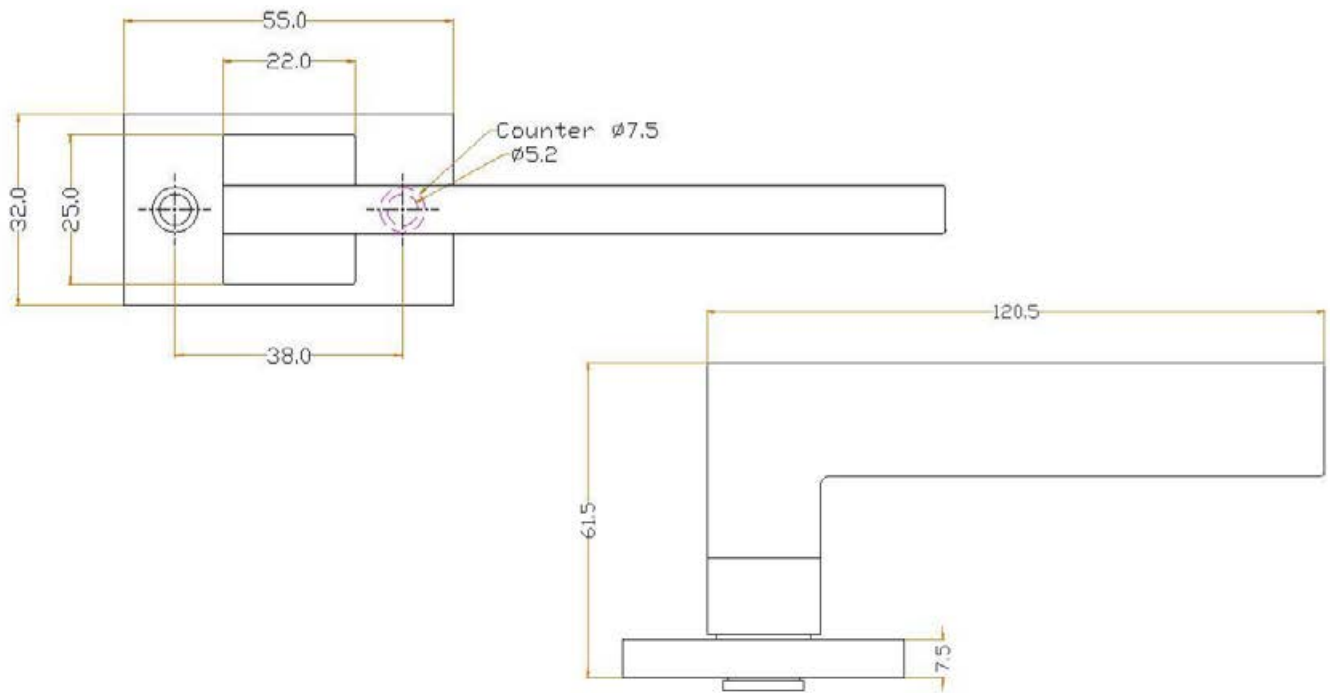

**AGED BRONZE | AB**

J-1550-AB

J-7010-AB

J-7028-AB

J-1550

J-7010

J-7028

Two Tease offers a range of lock options for handles.  
Click on the boxes to see more information.