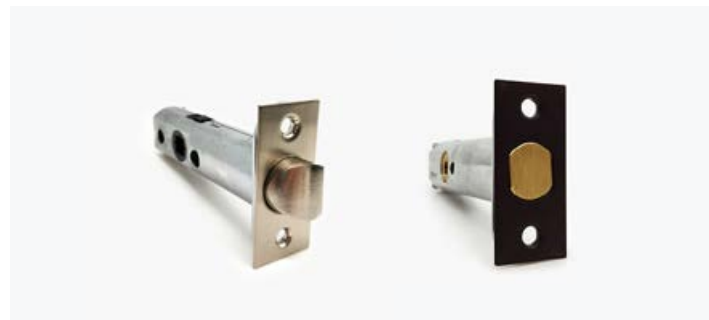

TUBULAR LATCH & PRIVACY BOLTS