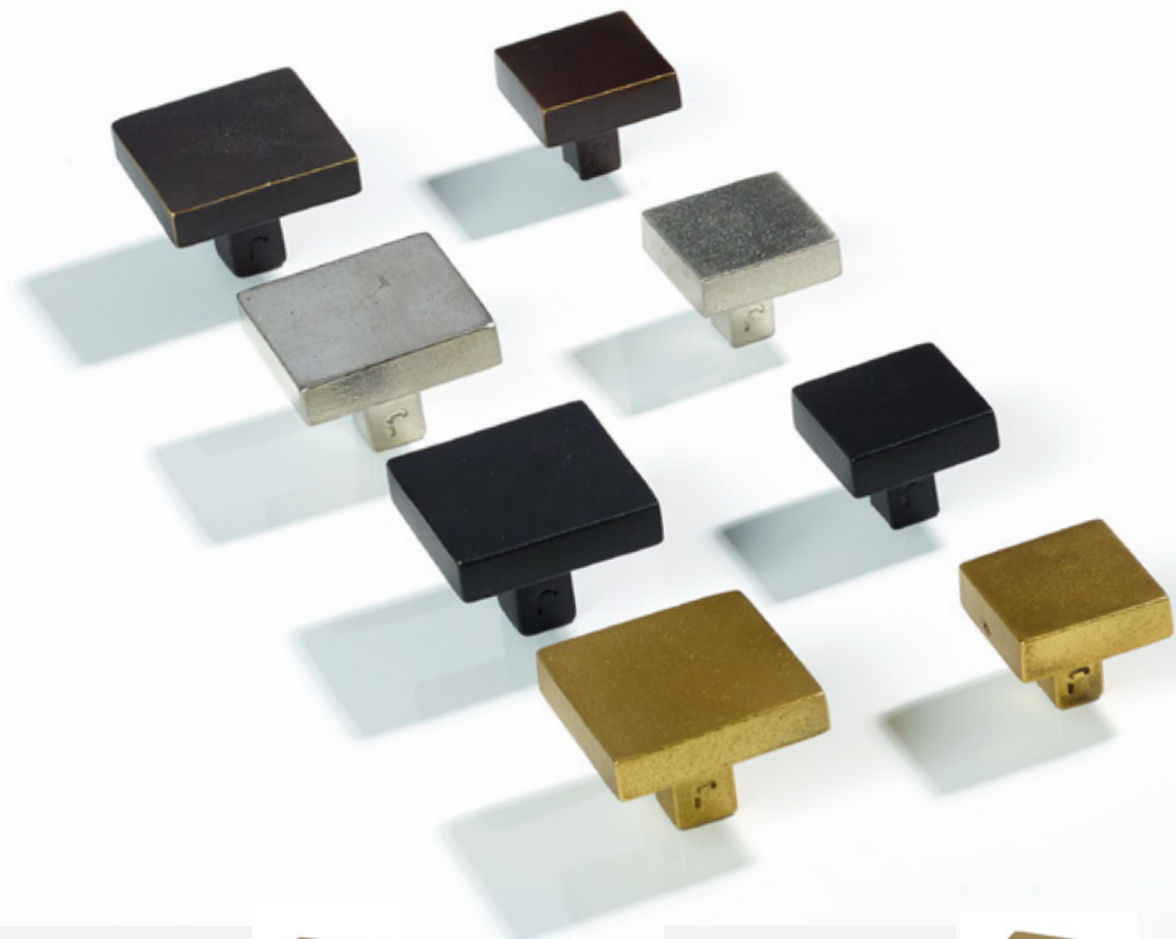

HANDCRAFTED BY ARTISANS

CARRE

CABINET HANDLES & KNOBS

Carre | Jolie Design
Aged Gold
J-1703-GA
L 30 H 25 W 30 mm

Carre | Jolie Design
Aged Gold
J-1704-GA
L 40 H 30 W 40 mm

Carre | Jolie Design
Aged Bronze
J-1703-AB
L 30 H 25 W 30 mm

Carre | Jolie Design
Aged Bronze
J-1704-AB
L 40 H 30 W 40 mm

Carre | Jolie Design
Old Silver
J-1703-OS
L 30 H 25 W 30 mm

Carre | Jolie Design
Old Silver
J-1704-OS
L 40 H 30 W 40 mm

Carre | Jolie Design
Black
J-1703-BK
L 30 H 25 W 30 mm

Carre | Jolie Design
Black
J-1704-BK
L 40 H 30 W 40 mm