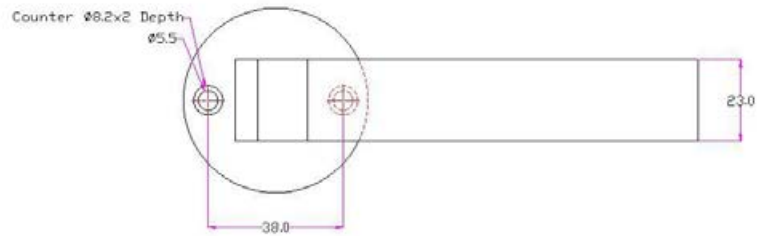

J-1850

SIDE VIEW

FRONT VIEW

J-7011

FRONT VIEW

SIDE VIEW

J-7029

FRONT VIEW