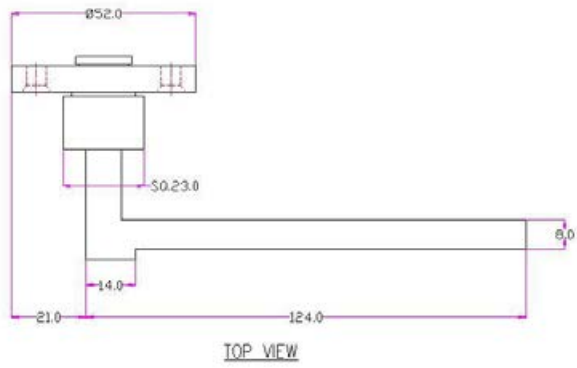

J-1850

SIDE VIEW