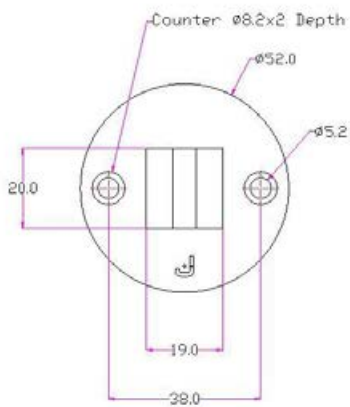

FRONT VIEW

SIDE VIEW

**J-7029**

TOP VIEW

FRONT VIEW

Two Tease offers a range of lock options for handles.  
Click on the boxes to see more information.

---