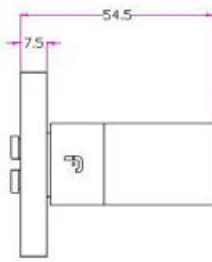

J-1850

SIDE VIEW