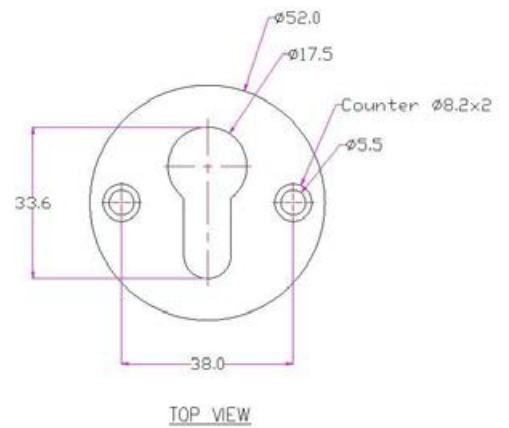

FRONT VIEW

SIDE VIEW

**J-7029**

TOP VIEW

FRONT VIEW

Two Tease offers a range of lock options for handles.  
Click on the boxes to see more information.

---