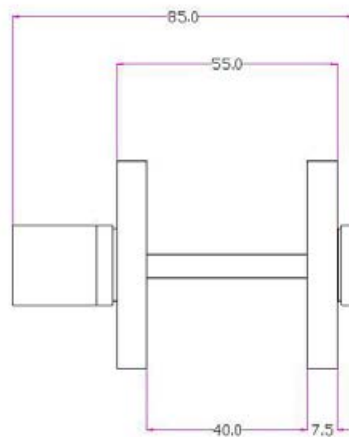

FRONT VIEW

SIDE VIEW

**J-7029**

TOP VIEW

FRONT VIEW

Two Tease offers a range of lock options for handles.  
Click on the boxes to see more information.

---