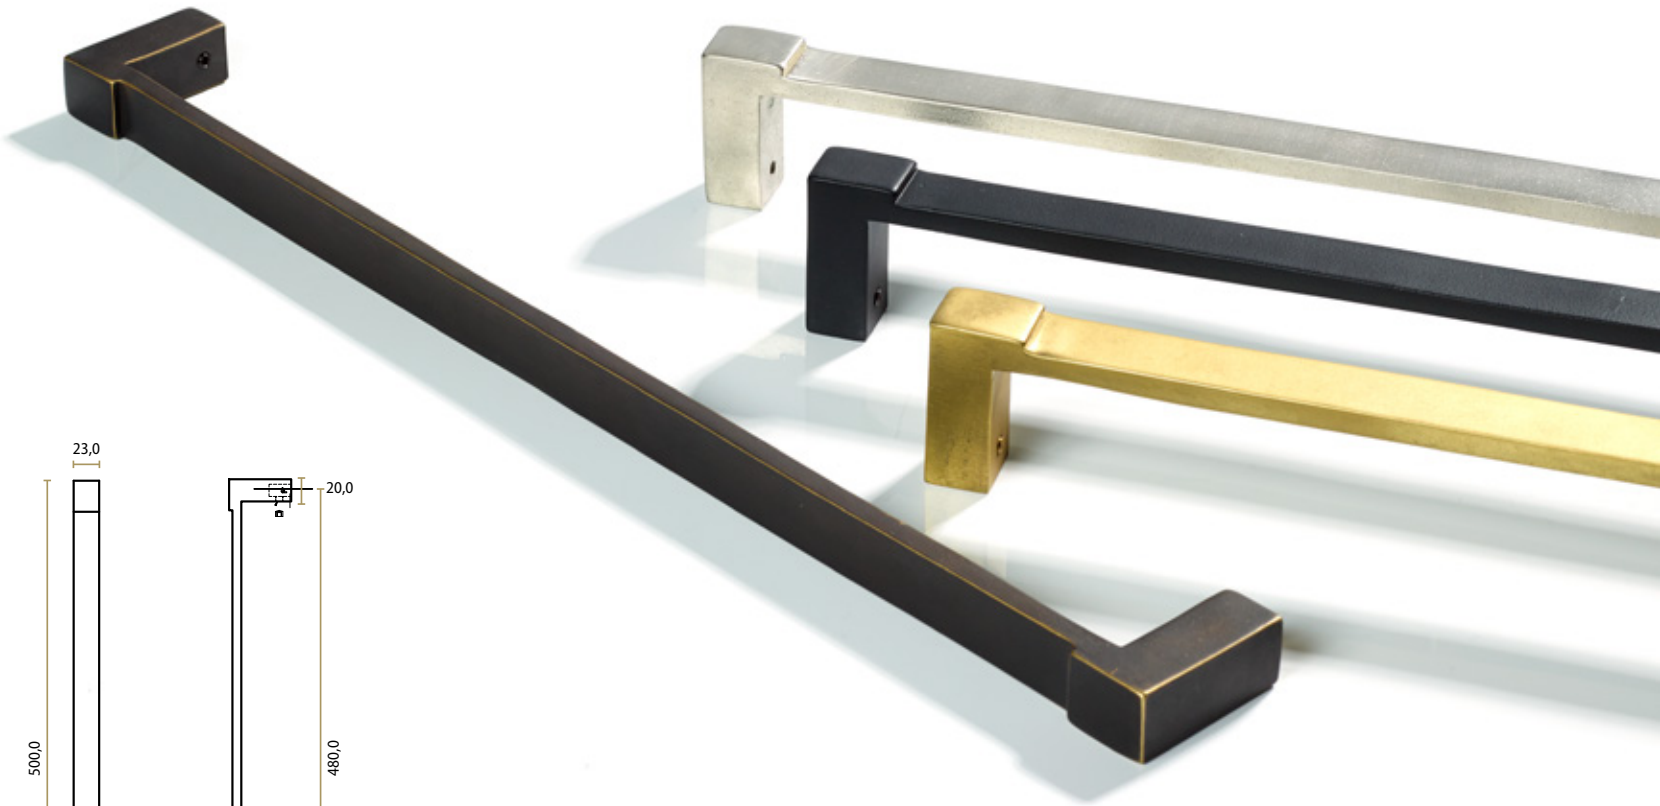

Anvil | It's a Roel Design
Aged Bronze
J-1805-AB
L 170 H 40 W 23 cc 160 mm

Anvil | It's a Roel Design
Aged Bronze
J-1809-AB
L 330 H 40 W 23 cc 320 mm

Anvil | It's a Roel Design
Old Silver
J-1805-OS
L 170 H 40 W 23 cc 160 mm

Anvil | It's a Roel Design
Old Silver
J-1809-OS
L 330 H 40 W 23 cc 320 mm

Anvil | It's a Roel Design
Black
J-1805-BK
L 170 H 40 W 23 cc 160 mm

Anvil | It's a Roel Design
Black
J-1809-BK
L 330 H 40 W 23 cc 320 mm

ANVIL

BATHROOM ACCESSORIES

TOWEL RAIL

Anvil | It's a Roel Design
Aged Gold
J-1812-GA

Anvil | It's a Roel Design
Old Silver
J-1812-OS

Anvil | It's a Roel Design
Aged Bronze
J-1812-AB

Anvil | It's a Roel Design
Black
J-1812-BK