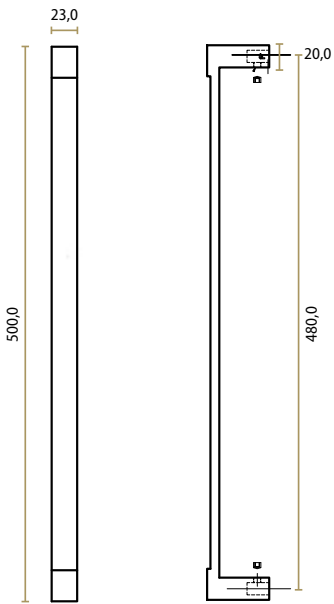

ANVIL

BATHROOM ACCESSORIES

TOWEL RAIL