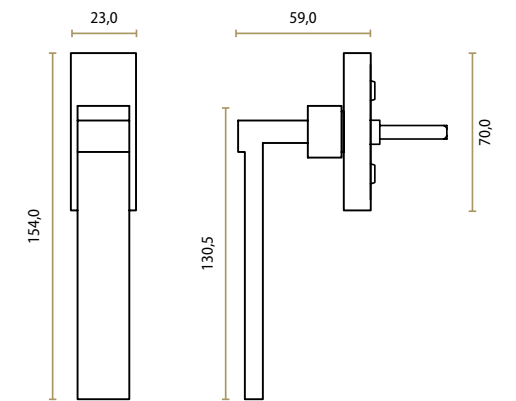

WINDOW HANDLES

Anvil | It's a Roel Design
Aged Gold
J-1890-GA

Anvil | It's a Roel Design
Old Silver
J-1890-OS

Anvil | It's a Roel Design
Aged Bronze
J-1890-AB

Anvil | It's a Roel Design
Black
J-1890-BK