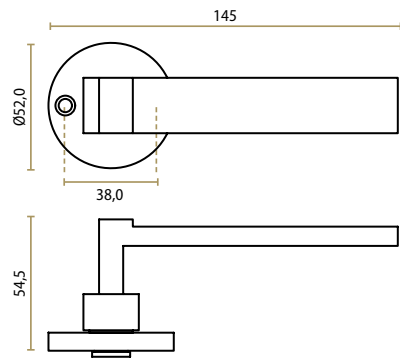

ANVIL

DOOR & WINDOW HARDWARE

LEVER HANDLES

Anvil | It's a Roel Design
Aged Gold
J-1850-GA
Spring loaded

Anvil | It's a Roel Design
Old Silver
J-1850-OS
Spring loaded

Anvil | It's a Roel Design
Aged Bronze
J-1850-AB
Spring loaded

Anvil | It's a Roel Design
Black
J-1850-BK
Spring loaded

ANVIL

DOOR & WINDOW HARDWARE