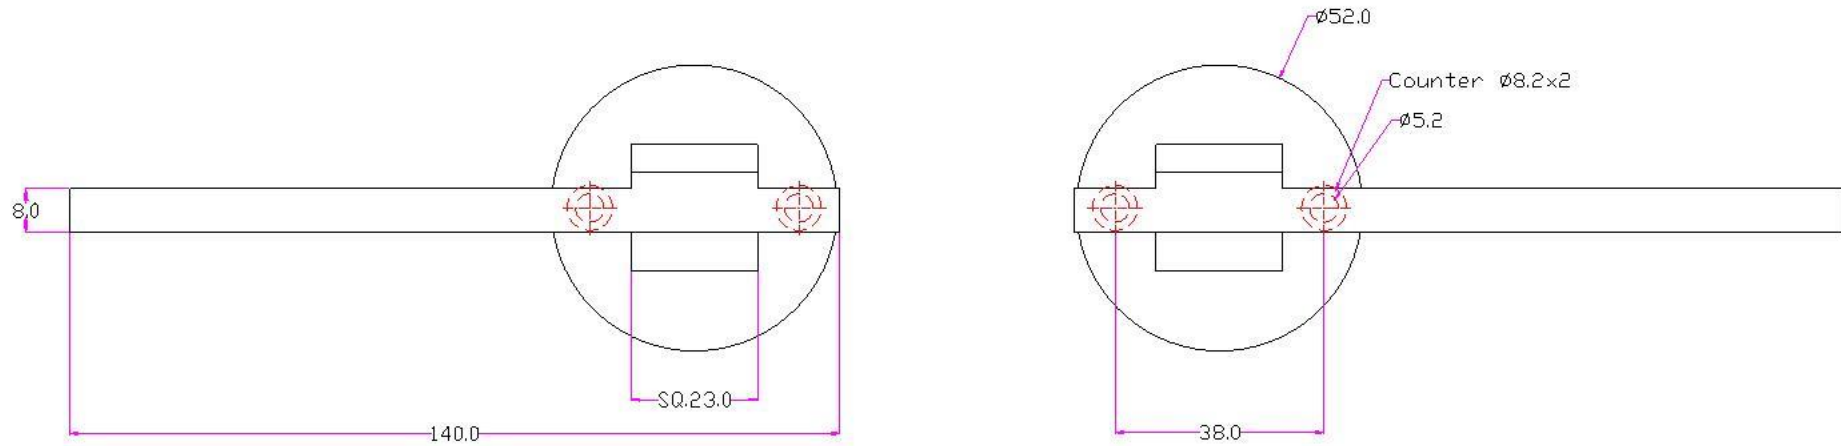

J JOLIE

TOP VIEW

FRONT VIEW

TWO TEASE
ARCHITECTURAL HARDWARE

info@twotease.com.au www.twotease.com.au

MATERIAL	FINISH	SCALE	DESCRIPTION
BRASS	GA ,AB OS ,BK	NTS	VILLE LEVER HANDLE SPRING LOADED
PROJN.	UNIT	DATE	ITEM CODE
	MM	25.02.19	J-1950