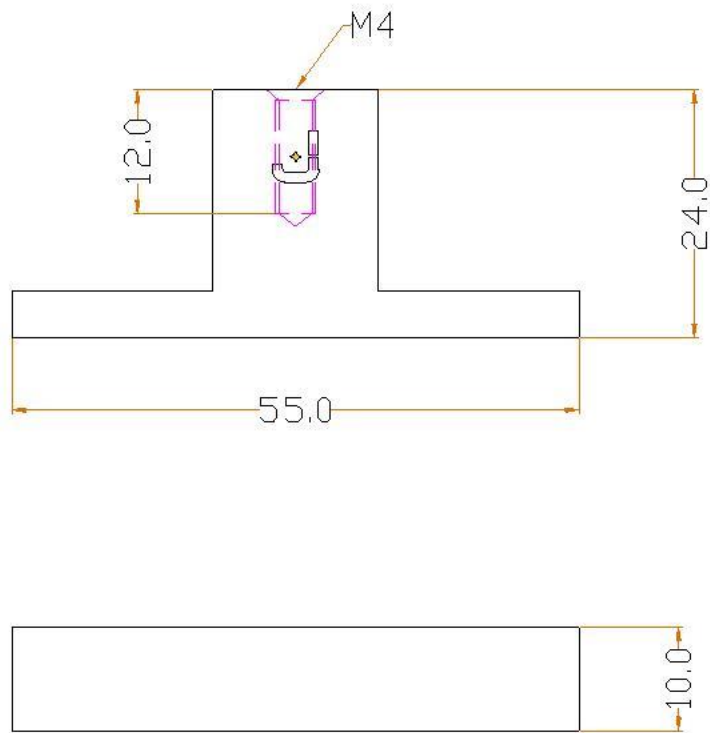

J JOLIE

T | TWO TEASE
ARCHITECTURAL HARDWARE

info@twotease.com.au www.twotease.com.au

| MATERIAL | FINISH | SCALE | DESCRIPTION |
|----------|------------------|----------|-------------|
| BRASS | GA ,AB OS ,BK | NTS | FLAT T KNOB |
| PROJN. | UNIT | DATE | ITEM CODE |
| | MM | 11.05.15 | J-1201 |