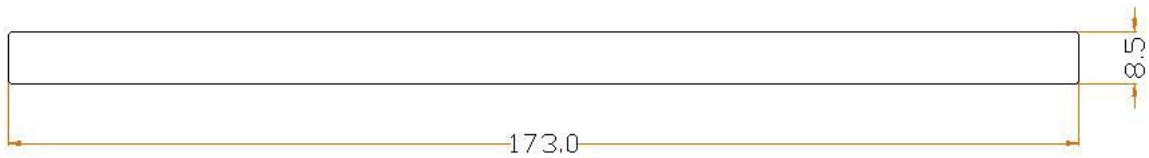

J JOLIE

T | TWO TEASE
ARCHITECTURAL HARDWARE

info@twotease.com.au www.twotease.com.au

MATERIAL	FINISH	SCALE	DESCRIPTION
BRASS	GA ,AB OS ,BK	NTS	CABINET KNOB SYMM 160 mm
PROJN.	UNIT	DATE	ITEM CODE
	MM	12.05.15	J-0705