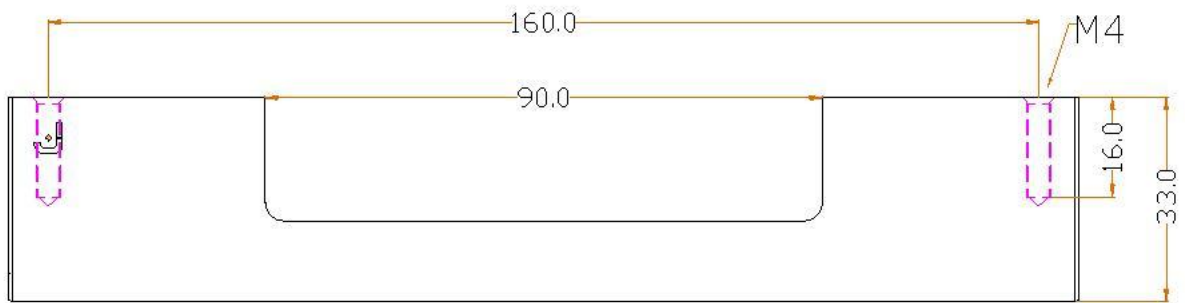

J JOLIE

T | TWO TEASE
ARCHITECTURAL HARDWARE

info@twotease.com.au www.twotease.com.au

MATERIAL	FINISH	SCALE	DESCRIPTION
BRASS	GA ,AB OS ,BK	NTS	CABINET KNOB SYMM 160 mm
PROJN.	UNIT	DATE	ITEM CODE
	MM	12.05.15	J-0705