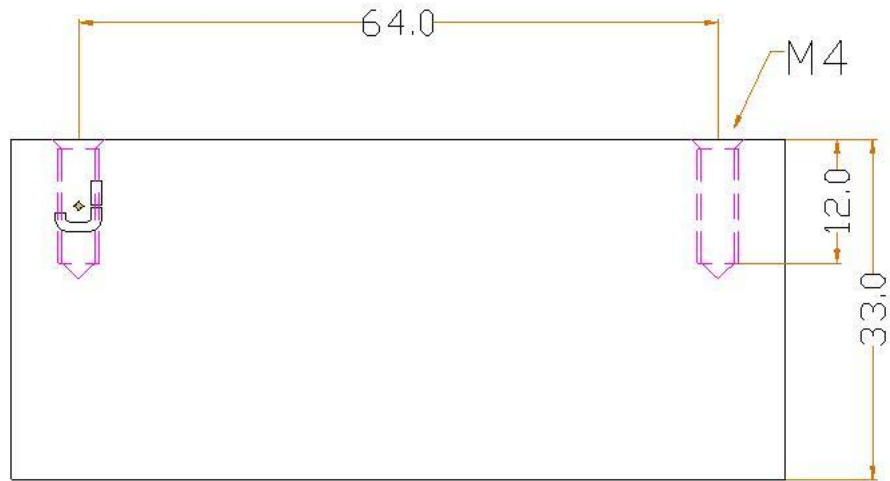

**J JOLIE**

**TWO TEASE**  
ARCHITECTURAL HARDWARE

info@twotease.com.au www.twotease.com.au

MATERIAL	FINISH	SCALE	DESCRIPTION
BRASS	GA ,AB OS ,BK	NTS	CABINET KNOB SYMM 64 mm
PROJN.	UNIT	DATE	ITEM CODE
	MM	12.05.15	J-0702