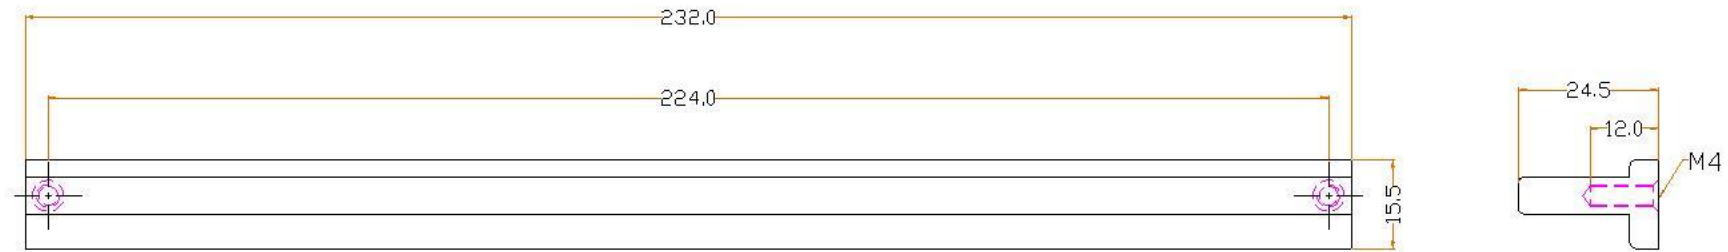

J JOLIE

**T** | TWO TEASE  
ARCHITECTURAL HARDWARE

info@twotease.com.au www.twotease.com.au

MATERIAL	FINISH	SCALE	DESCRIPTION
BRASS	GA ,AB OS ,BK	NTS	CABINET KNOB RIVERS 224 mm
PROJN.	UNIT	DATE	ITEM CODE
	MM	19.11.16	J-1307