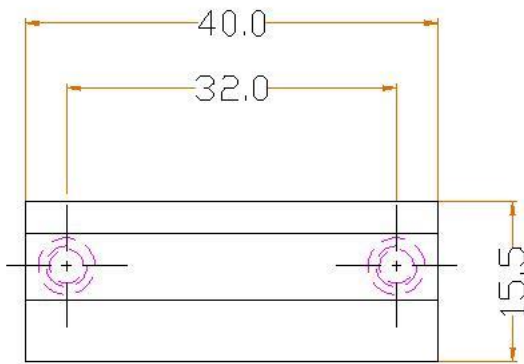

J JOLIE

T | TWO TEASE
ARCHITECTURAL HARDWARE

info@twotease.com.au www.twotease.com.au

MATERIAL	FINISH	SCALE	DESCRIPTION
BRASS	GA ,AB OS ,BK	NTS	CABINET KNOB RIVERS 32 mm
PROJN.	UNIT	DATE	ITEM CODE
	MM	11.05.15	J-1302