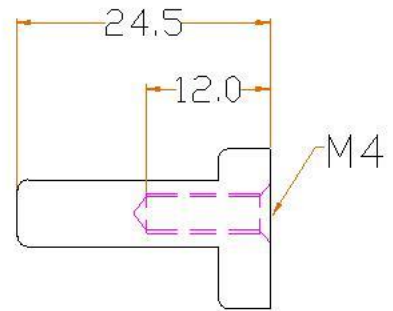

J JOLIE

T | TWO TEASE
ARCHITECTURAL HARDWARE

info@twotease.com.au www.twotease.com.au

MATERIAL	FINISH	SCALE	DESCRIPTION
BRASS	GA ,AB OS ,BK	NTS	CABINET KNOB RIVERS 32 mm
PROJN.	UNIT	DATE	ITEM CODE
	MM	11.05.15	J-1302