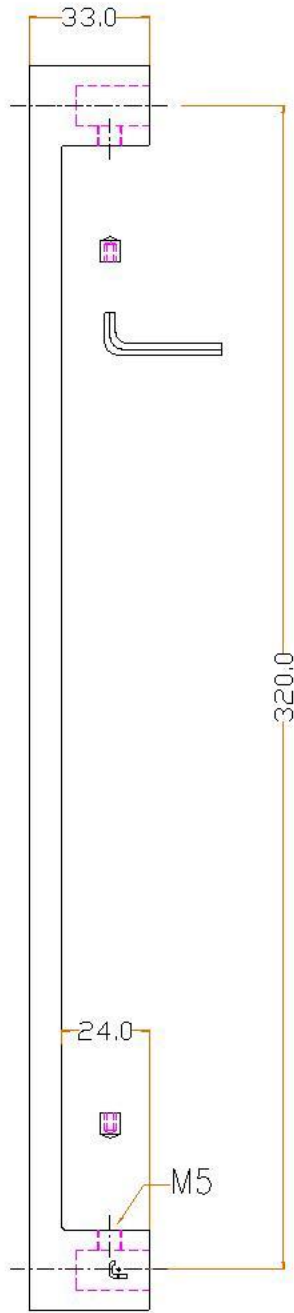

**J JOLIE**

**FITTINGS**

STUD M6 x 2

BOLT M6 x 2

DOME NUT M6 x 2

INSERT M6 x 2

**TWO TEASE**  
ARCHITECTURAL HARDWARE

[info@twotease.com.au](mailto:info@twotease.com.au) [www.twotease.com.au](http://www.twotease.com.au)

MATERIAL	FINISH	SCALE	DESCRIPTION
BRASS	GA, AB OS, BK	NTS	BLOCK PULL HANDLE 320mm
PROJN.	UNIT	DATE	ITEM CODE
	MM	03.08.17	J-1409