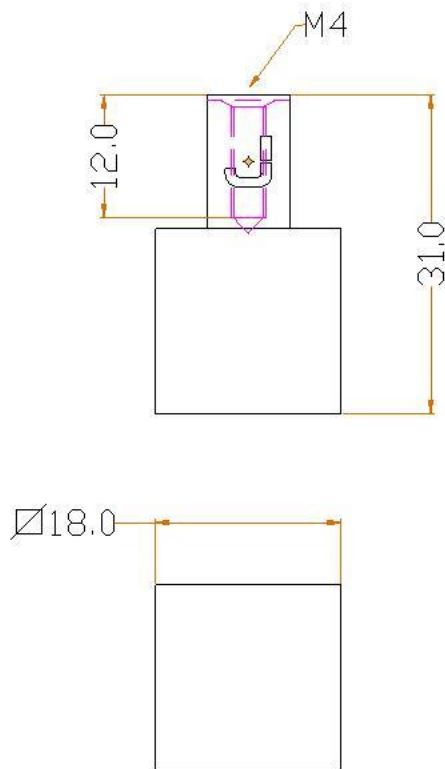

J JOLIE

T | TWO TEASE
ARCHITECTURAL HARDWARE

info@twotease.com.au www.twotease.com.au

MATERIAL	FINISH	SCALE	DESCRIPTION
BRASS	GA ,AB OS ,BK	NTS	ONE KNOB 18.0mm
PROJN.	UNIT	DATE	ITEM CODE
	MM	11.05.15	J-0601