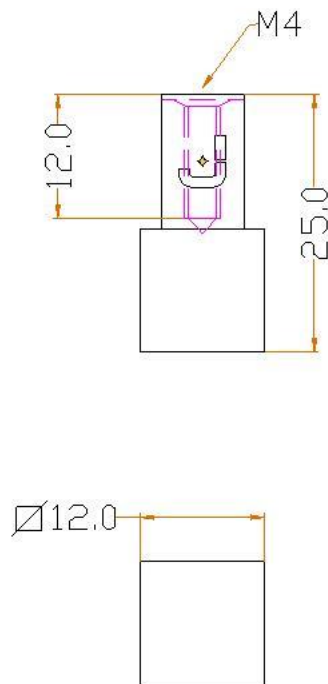

J JOLIE

**T** | TWO TEASE  
ARCHITECTURAL HARDWARE

info@twotease.com.au www.twotease.com.au

MATERIAL	FINISH	SCALE	DESCRIPTION
BRASS	GA ,AB OS ,BK	NTS	ONE KNOB 12.0mm
PROJN.	UNIT	DATE	ITEM CODE
	MM	11.05.15	J-0600