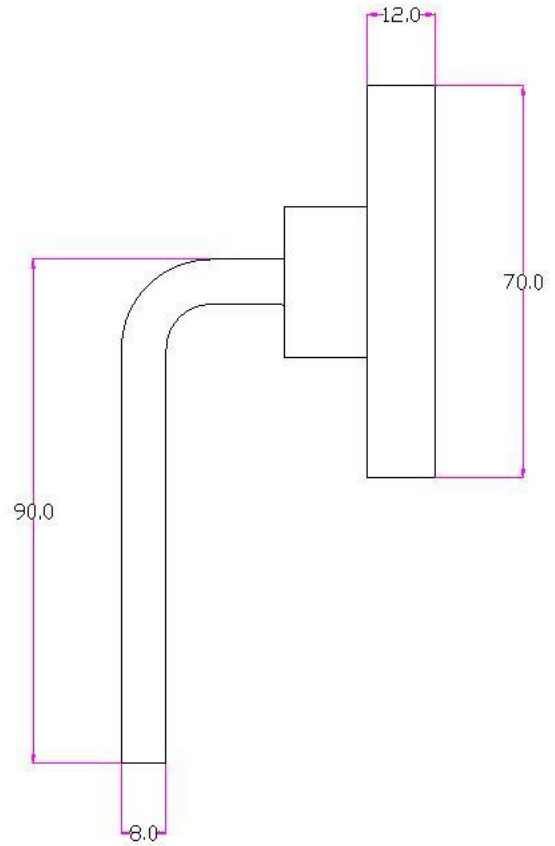

J JOLIE

TOP VIEW

FRONT VIEW

SIDE VIEW

T | TWO TEASE
ARCHITECTURAL HARDWARE

info@twotease.com.au www.twotease.com.au

MATERIAL	FINISH	SCALE	DESCRIPTION
BRASS	GA ,AB OS ,BK	NTS	LIV WINDOW HANDLE
PROJN.	UNIT	DATE	ITEM CODE
	MM	22.02.19	J-2190