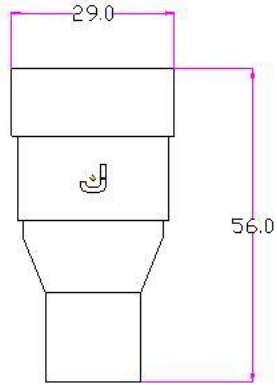

J JOLIE

TOP VIEW

FRONT VIEW

SIDE VIEW

T | TWO TEASE
ARCHITECTURAL HARDWARE

info@twotease.com.au www.twotease.com.au

MATERIAL	FINISH	SCALE	DESCRIPTION
BRASS	GA ,AB OS ,BK	NTS	LIV WINDOW HANDLE
PROJN.	UNIT	DATE	ITEM CODE
	MM	22.02.19	J-2190