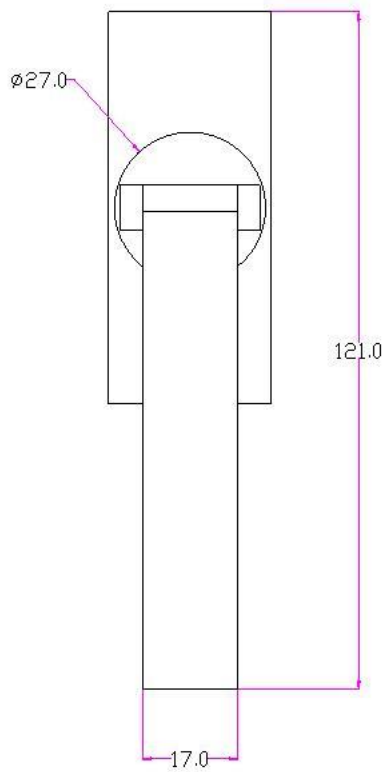

J JOLIE

TOP VIEW

FRONT VIEW

SIDE VIEW

T | TWO TEASE
ARCHITECTURAL HARDWARE

info@twotease.com.au www.twotease.com.au

MATERIAL	FINISH	SCALE	DESCRIPTION
BRASS	GA ,AB OS ,BK	NTS	LIV WINDOW HANDLE
PROJN.	UNIT	DATE	ITEM CODE
	MM	22.02.19	J-2190