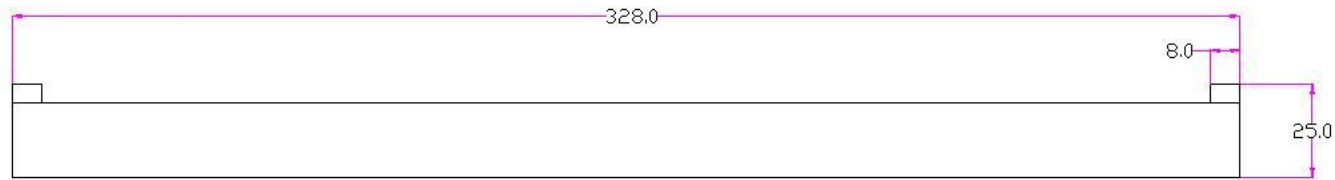

J JOLIE

TOP VIEW

FRONT VIEW

SIDE VIEW

T | TWO TEASE
ARCHITECTURAL HARDWARE

info@twotease.com.au www.twotease.com.au

MATERIAL	FINISH	SCALE	DESCRIPTION
BRASS	GA ,AB OS ,BK	NTS	LIV HANDLE CC 320MM
PROJN.	UNIT	DATE	ITEM CODE
	MM	22.02.19	J-2109