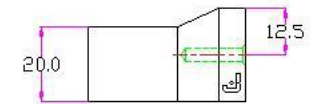

J JOLIE

TOP VIEW

FRONT VIEW

SIDE VIEW

T | TWO TEASE
ARCHITECTURAL HARDWARE

info@twotease.com.au www.twotease.com.au

MATERIAL	FINISH	SCALE	DESCRIPTION
BRASS	GA ,AB OS ,BK	NTS	LIV HANDLE CC 320MM
PROJN.	UNIT	DATE	ITEM CODE
	MM	22.02.19	J-2109