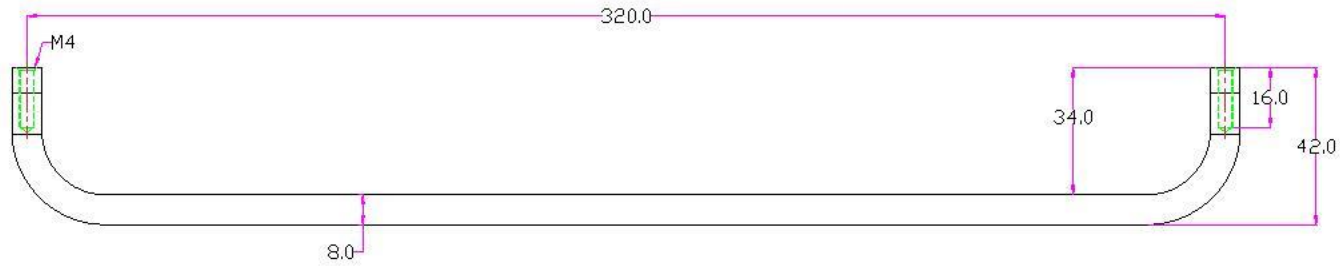

J JOLIE

TOP VIEW

FRONT VIEW

SIDE VIEW

T | TWO TEASE
ARCHITECTURAL HARDWARE

info@twotease.com.au www.twotease.com.au

MATERIAL	FINISH	SCALE	DESCRIPTION
BRASS	GA ,AB OS ,BK	NTS	LIV HANDLE CC 320MM
PROJN.	UNIT	DATE	ITEM CODE
	MM	22.02.19	J-2109