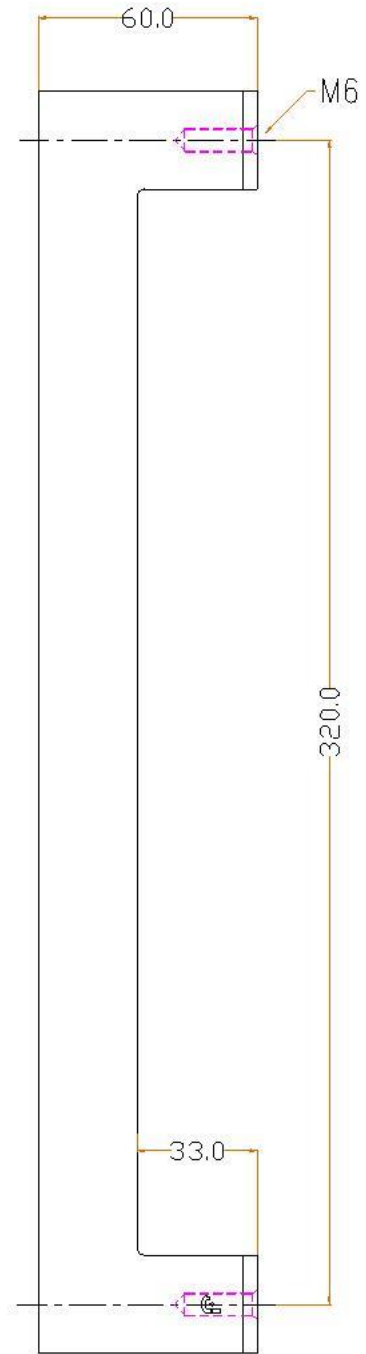

J JOLIE

FITTINGS

STUD M6 x 2

BOLT M6 x 2

DOME NUT M6 x 2

TWO TEASE
ARCHITECTURAL HARDWARE

info@twotease.com.au www.twotease.com.au

MATERIAL	FINISH	SCALE	DESCRIPTION
BRASS	GA, AB OS, BK	NTS	FLAT PULL HANDLE 320mm
PROJN.	UNIT	DATE	ITEM CODE
	MM	03.08.17	J-1570