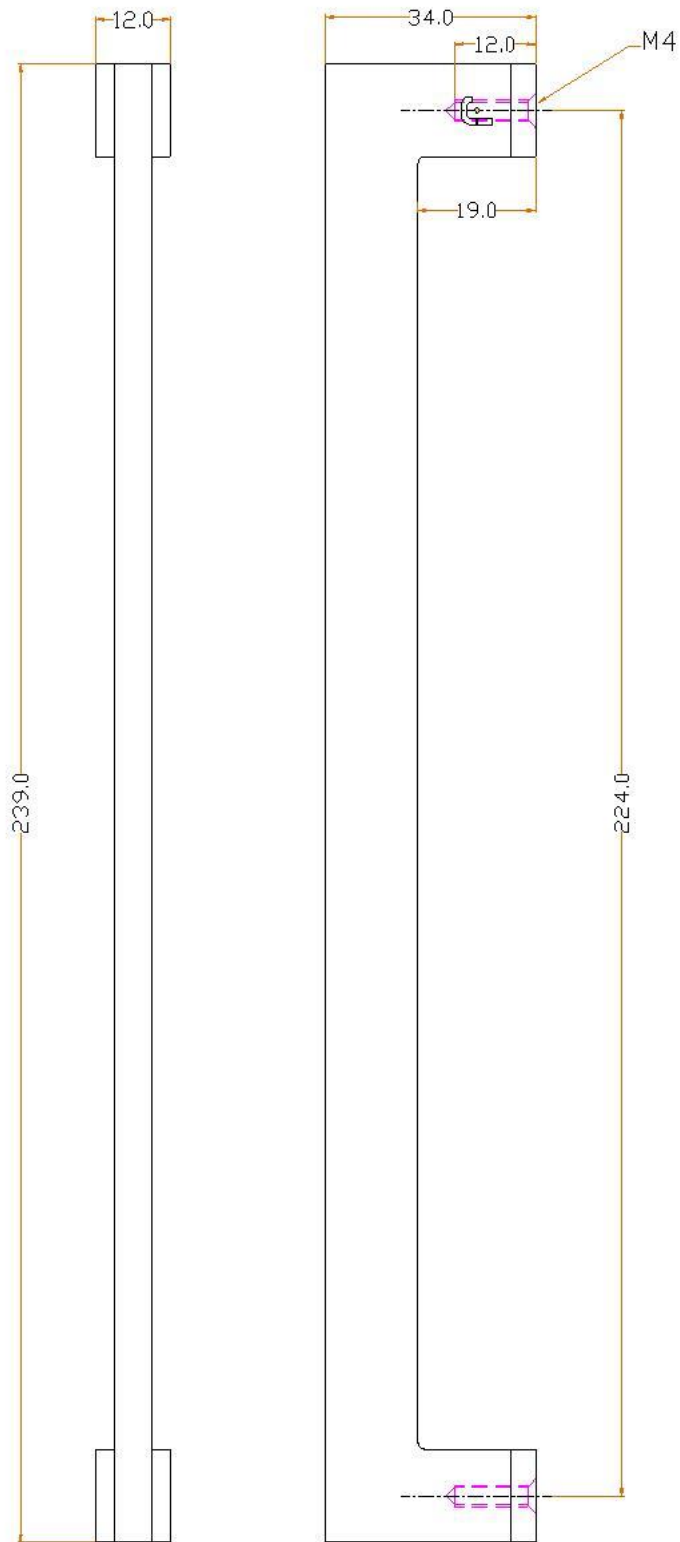

J JOLIE

T | TWO TEASE
ARCHITECTURAL HARDWARE

info@twotease.com.au www.twotease.com.au

MATERIAL	FINISH	SCALE	DESCRIPTION
BRASS	GA ,AB OS ,BK	NTS	FLAT PULL HANDLE 224.0mm
PROJN.	UNIT	DATE	ITEM CODE
	MM	14.10.16	J-1507