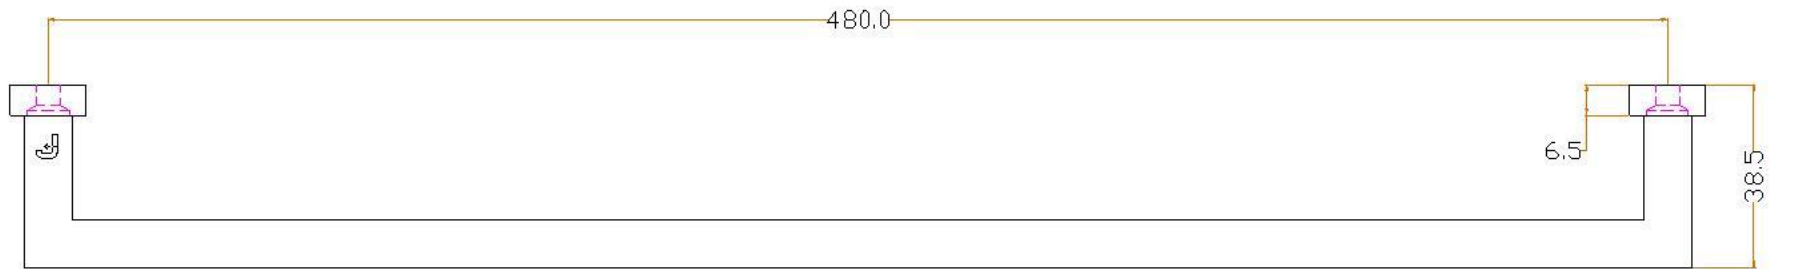

J JOLIE

TWO TEASE
ARCHITECTURAL HARDWARE

info@twotease.com.au www.twotease.com.au

MATERIAL	FINISH	SCALE	DESCRIPTION
BRASS	GA ,AB OS ,BK	NTS	ESSENCE TOWEL RAIL 480.0mm
PROJN.	UNIT	DATE	ITEM CODE
	MM	03.06.17	J-0450