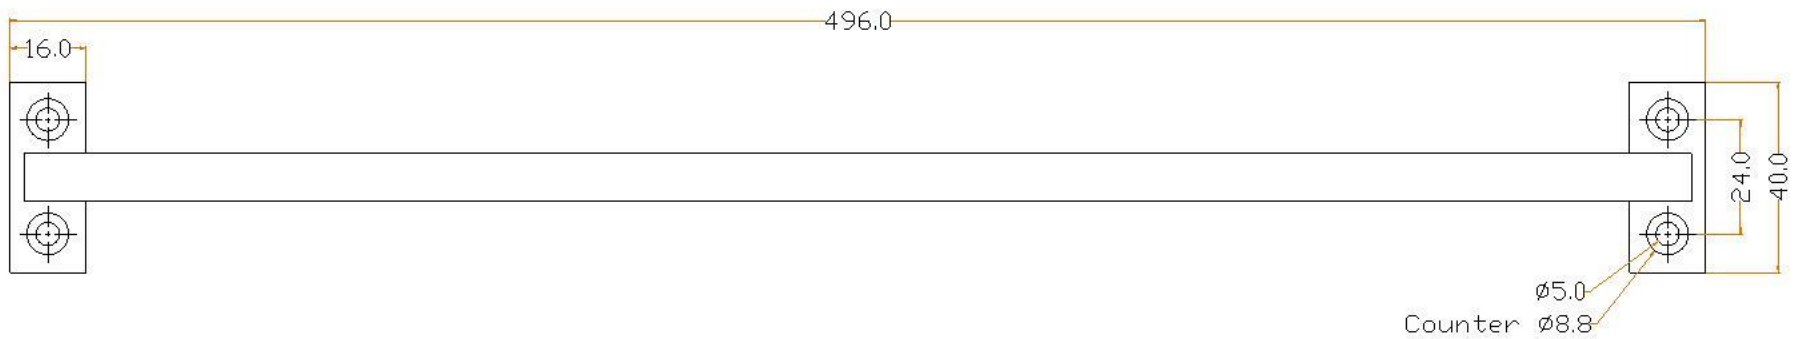

J JOLIE

TWO TEASE
ARCHITECTURAL HARDWARE

info@twotease.com.au www.twotease.com.au

MATERIAL	FINISH	SCALE	DESCRIPTION
BRASS	GA ,AB OS ,BK	NTS	ESSENCE TOWEL RAIL 480.0mm
PROJN.	UNIT	DATE	ITEM CODE
	MM	03.06.17	J-0450