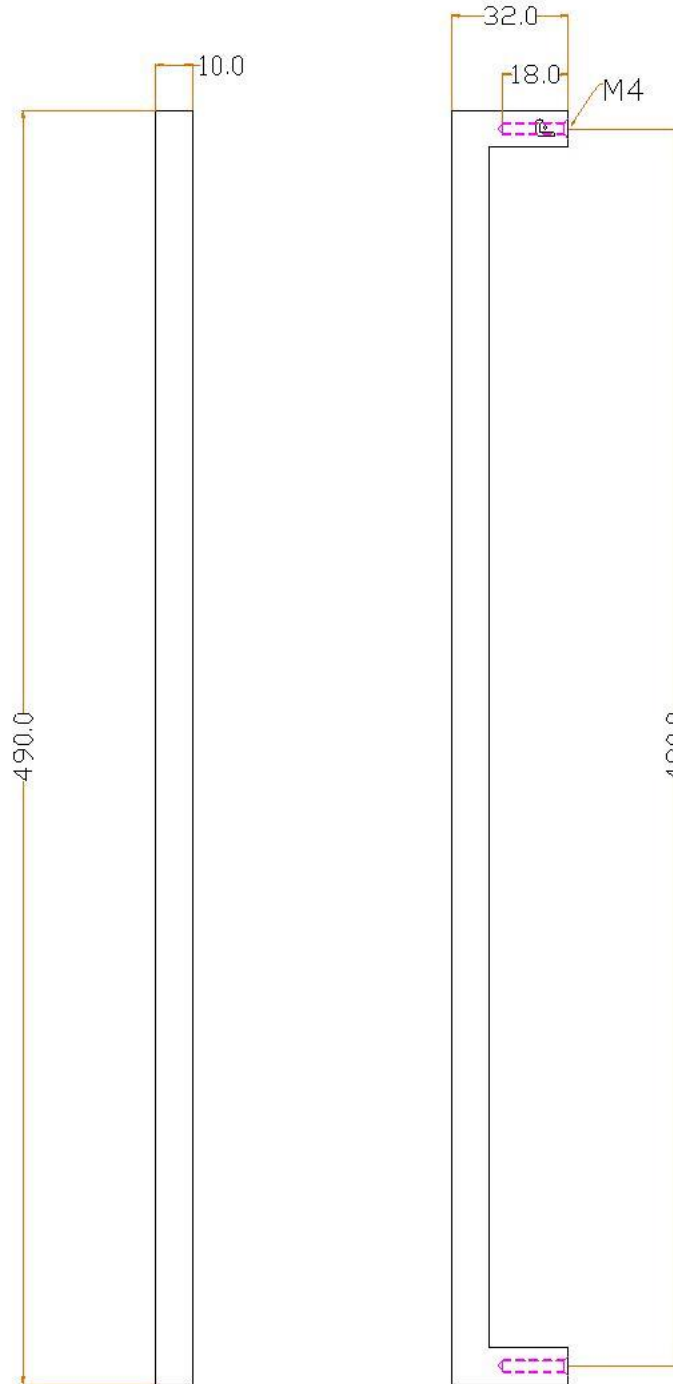

J JOLIE

TWO TEASE
ARCHITECTURAL HARDWARE

info@twotease.com.au www.twotease.com.au

MATERIAL	FINISH	SCALE	DESCRIPTION
BRASS	GA ,AB OS ,BK	NTS	ESSENCE HANDLE 480.0mm
PROJN.	UNIT	DATE	ITEM CODE
	MM	19.11.16	J-0412