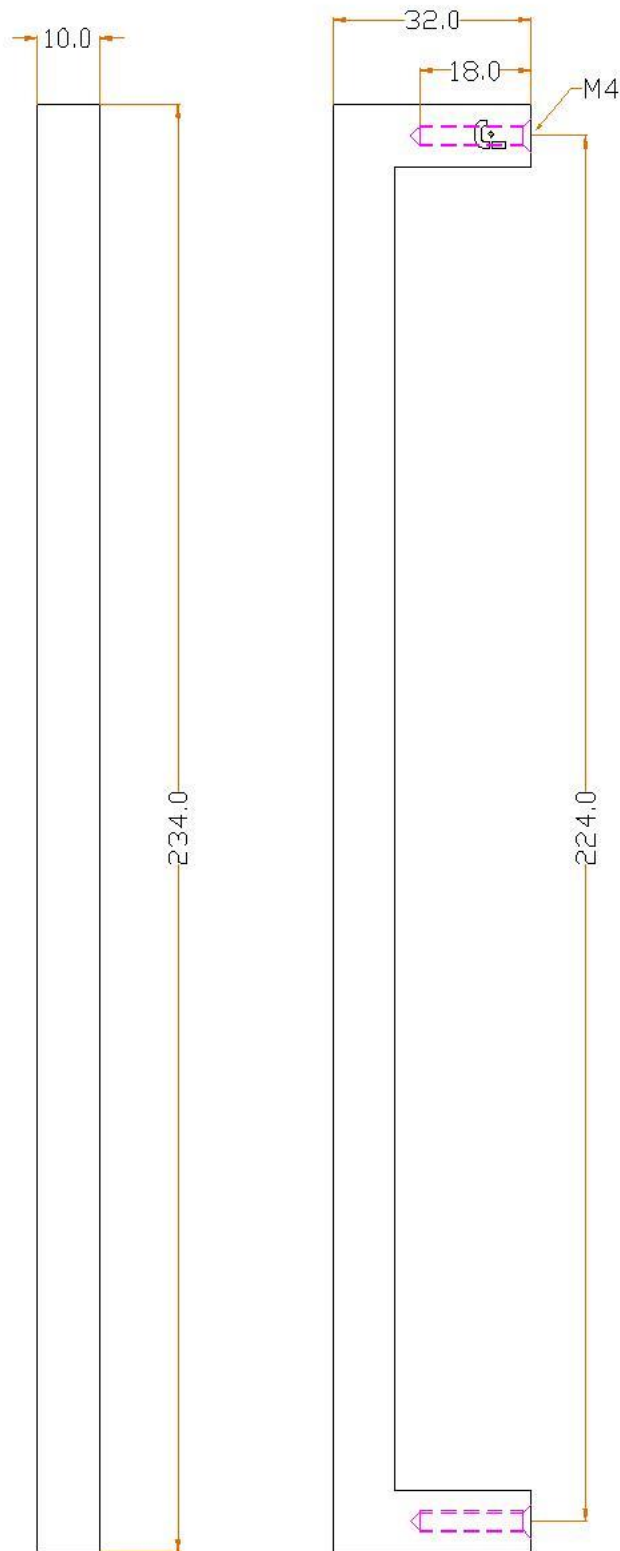

J JOLIE

T | TWO TEASE
ARCHITECTURAL HARDWARE

info@twotease.com.au www.twotease.com.au

| MATERIAL | FINISH | SCALE | DESCRIPTION |
|---|------------------|----------|----------------------|
| BRASS | GA ,AB OS ,BK | NTS | ESSENCE HANDLE 224mm |
| PROJN. | UNIT | DATE | ITEM CODE |
|  | MM | 12.05.15 | J-0407 |