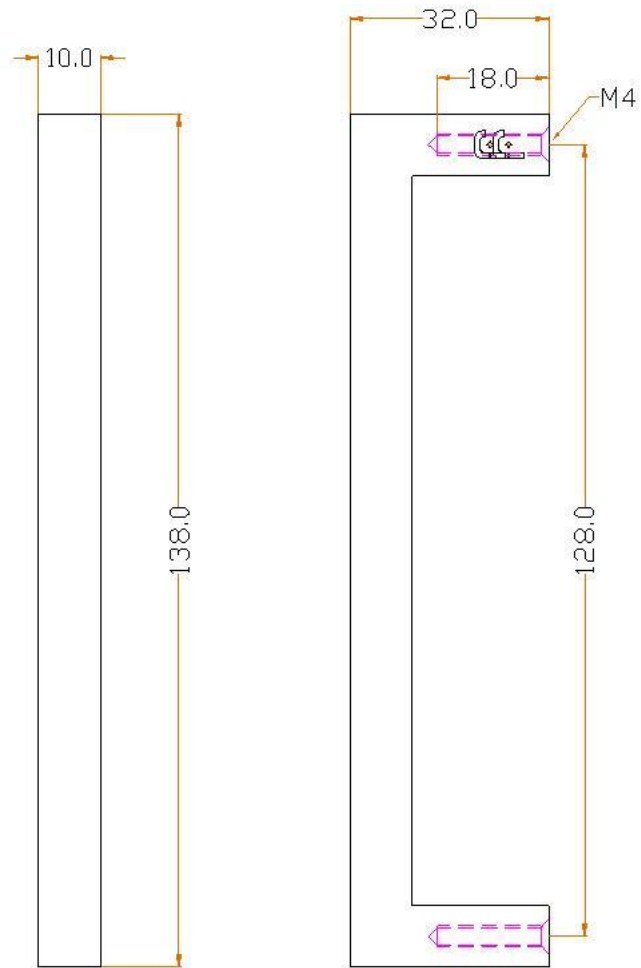

J JOLIE

TWO TEASE
ARCHITECTURAL HARDWARE

info@twotease.com.au www.twotease.com.au

MATERIAL	FINISH	SCALE	DESCRIPTION
BRASS	GA ,AB OS ,BK	NTS	ESSENCE HANDLE 128mm
PROJN.	UNIT	DATE	ITEM CODE
	MM	12.07.16	J-0403