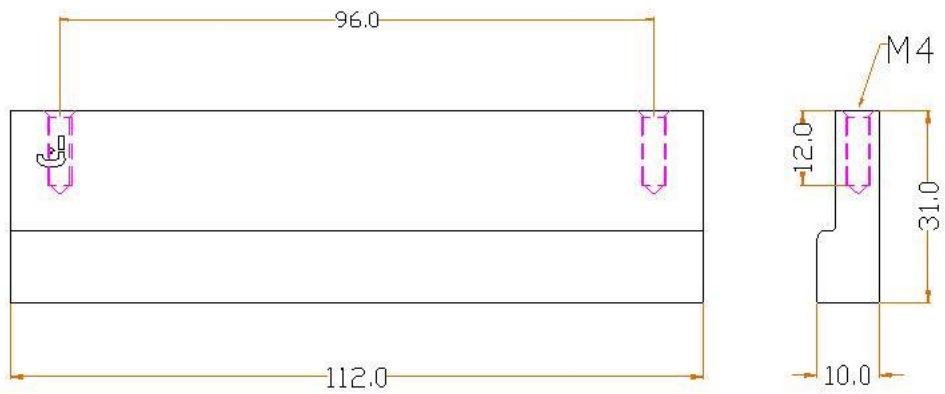

J JOLIE

T | TWO TEASE
ARCHITECTURAL HARDWARE

info@twotease.com.au www.twotease.com.au

MATERIAL	FINISH	SCALE	DESCRIPTION
BRASS	GA ,AB OS ,BK	NTS	CABINET KNOB ELEMENT 96 mm
PROJN.	UNIT	DATE	ITEM CODE
	MM	12.05.15	J-0503