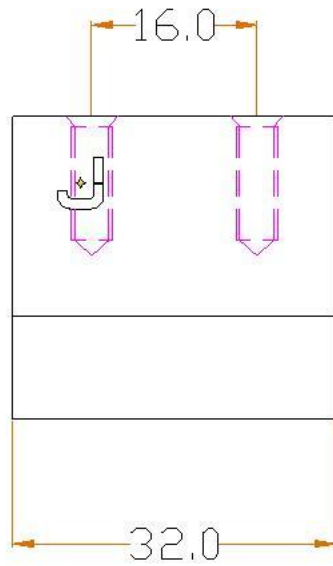

**J JOLIE**

**TWO TEASE**  
ARCHITECTURAL HARDWARE

info@twotease.com.au www.twotease.com.au

MATERIAL	FINISH	SCALE	DESCRIPTION
BRASS	GA ,AB OS ,BK	NTS	CABINET KNOB ELEMENT 16 mm
PROJN.	UNIT	DATE	ITEM CODE
	MM	12.05.15	J-0501