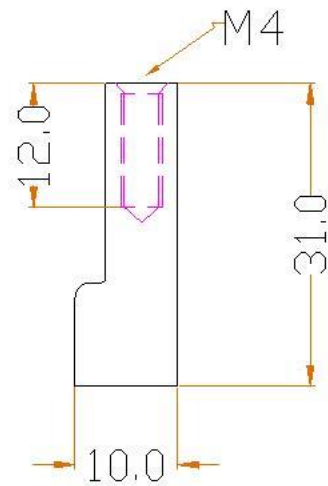

**J JOLIE**

**TWO TEASE**  
ARCHITECTURAL HARDWARE

info@twotease.com.au www.twotease.com.au

MATERIAL	FINISH	SCALE	DESCRIPTION
BRASS	GA ,AB OS ,BK	NTS	CABINET KNOB ELEMENT 16 mm
PROJN.	UNIT	DATE	ITEM CODE
	MM	12.05.15	J-0501