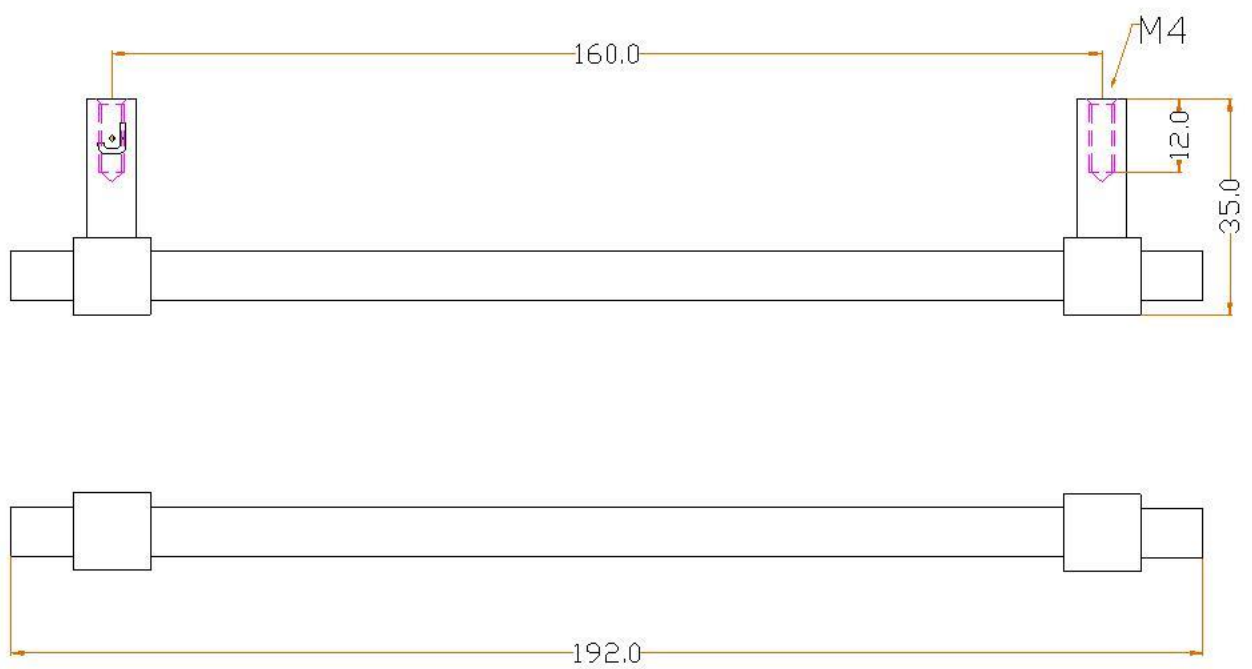

**J JOLIE**

**T | TWO TEASE**  
ARCHITECTURAL HARDWARE

info@twotease.com.au www.twotease.com.au

MATERIAL	FINISH	SCALE	DESCRIPTION
BRASS	GA ,AB OS ,BK	NTS	SQ. CABINET HANDLE 160.0mm
PROJN.	UNIT	DATE	ITEM CODE
	MM	12.05.15	J-0105