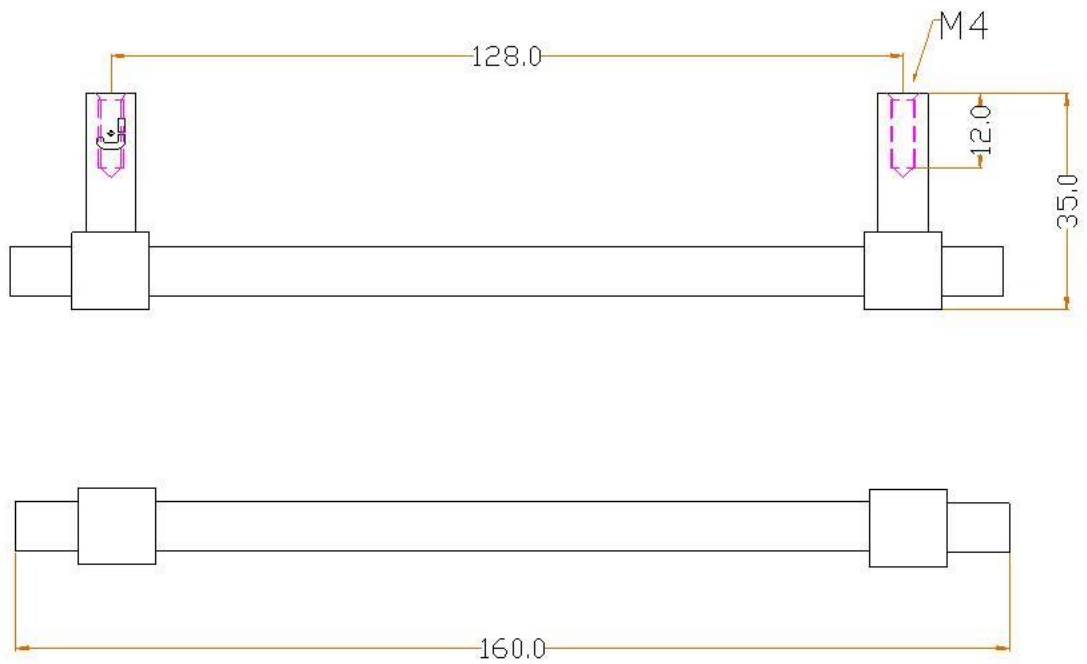

J JOLIE

**T** | TWO TEASE  
ARCHITECTURAL HARDWARE

info@twotease.com.au www.twotease.com.au

MATERIAL	FINISH	SCALE	DESCRIPTION
BRASS	GA ,AB OS ,BK	NTS	SQ. CABINET HANDLE 128.0mm
PROJN.	UNIT	DATE	ITEM CODE
	MM	12.05.15	J-0104