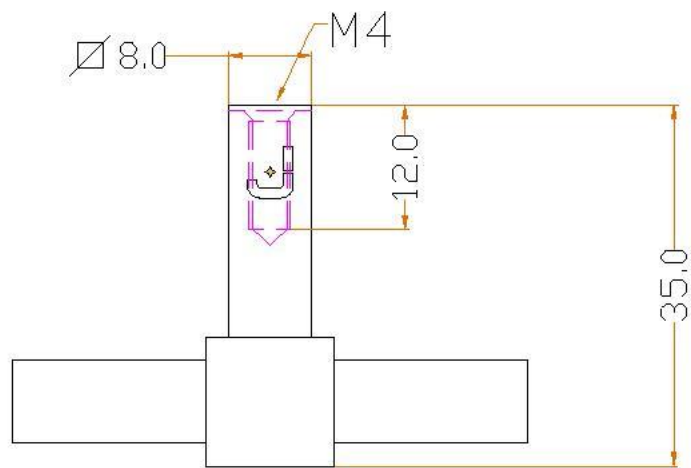

J JOLIE

T | TWO TEASE
ARCHITECTURAL HARDWARE

info@twotease.com.au www.twotease.com.au

| MATERIAL | FINISH | SCALE | DESCRIPTION |
|---|------------------|----------|---------------|
| BRASS | GA ,AB OS ,BK | NTS | SQUARE T KNOB |
| PROJN. | UNIT | DATE | ITEM CODE |
|  | MM | 12.05.15 | J-0100 |