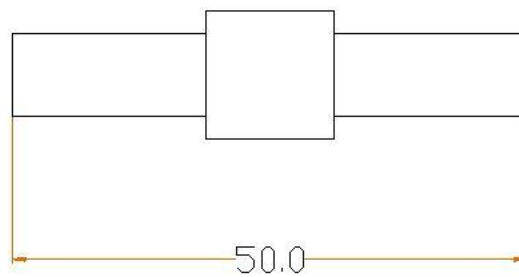

J JOLIE

T | TWO TEASE
ARCHITECTURAL HARDWARE

info@twotease.com.au www.twotease.com.au

| MATERIAL | FINISH | SCALE | DESCRIPTION |
|---|------------------|----------|---------------|
| BRASS | GA ,AB OS ,BK | NTS | SQUARE T KNOB |
| PROJN. | UNIT | DATE | ITEM CODE |
|  | MM | 12.05.15 | J-0100 |