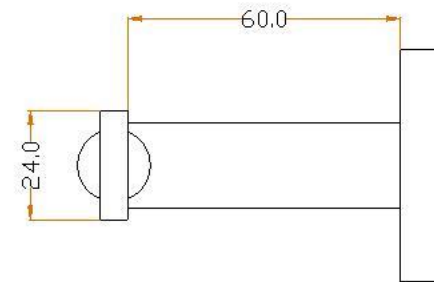

JOLIE

TOP VIEW

FRONT VIEW

SIDE VIEW

TWO TEASE
ARCHITECTURAL HARDWARE

info@twotease.com.au www.twotease.com.au

MATERIAL	FINISH	SCALE	DESCRIPTION
BRASS	GA ,AB OS ,BK	NTS	Toilet Rol Holder
PROJN.	UNIT	DATE	ITEM CODE
	MM	28.02.19	J-0360