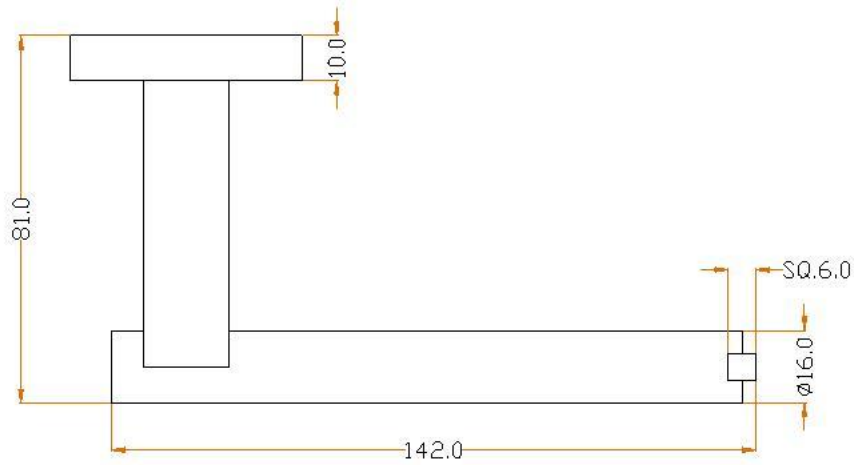

JOLIE

TOP VIEW

FRONT VIEW

SIDE VIEW

TWO TEASE
ARCHITECTURAL HARDWARE

info@twotease.com.au www.twotease.com.au

MATERIAL	FINISH	SCALE	DESCRIPTION
BRASS	GA ,AB OS ,BK	NTS	Toilet Rol Holder
PROJN.	UNIT	DATE	ITEM CODE
	MM	28.02.19	J-0360