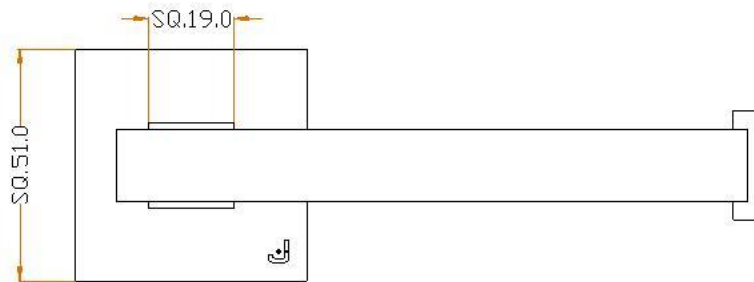

JOLIE

TOP VIEW

FRONT VIEW

SIDE VIEW

TWO TEASE
ARCHITECTURAL HARDWARE

info@twotease.com.au www.twotease.com.au

MATERIAL	FINISH	SCALE	DESCRIPTION
BRASS	GA ,AB OS ,BK	NTS	Toilet Rol Holder
PROJN.	UNIT	DATE	ITEM CODE
	MM	28.02.19	J-0360