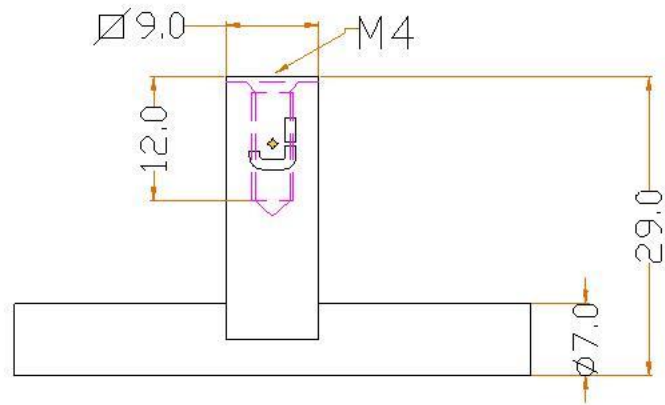

J JOLIE

T | TWO TEASE
ARCHITECTURAL HARDWARE

info@twotease.com.au www.twotease.com.au

MATERIAL	FINISH	SCALE	DESCRIPTION
BRASS	GA ,AB OS ,BK	NTS	CABINET KNOB
PROJN.	UNIT	DATE	ITEM CODE
	MM	13.05.15	J-0300